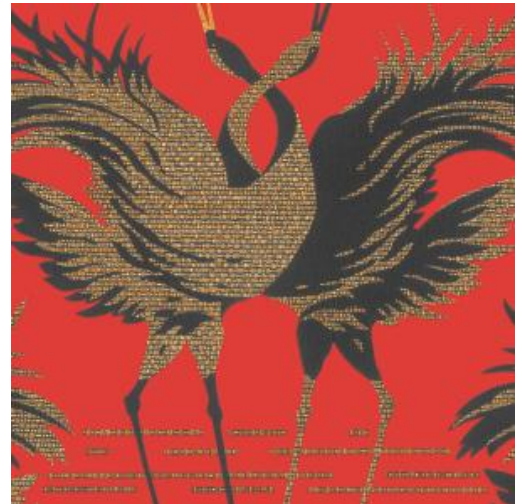

Tsuruimidai

Collection JV904 Stardust

Technical specifications

Reference	<u>7500</u>
Composition	Metallic wallcovering on non-woven backing
Dimensions	Width 100 cm (39.37"), sold by the linear metre/yard
Pattern repeat	Drop match 120/60 cm (47.24"/23.62")
Adhesive	Arte Clearpro or a good quality dispersion adhesive
How to paste	Paste the wall
Light resistance	Good lightfastness
How to remove	Strippable
Fire rating EU	B-s1, d0
Maintenance	Extra-washable