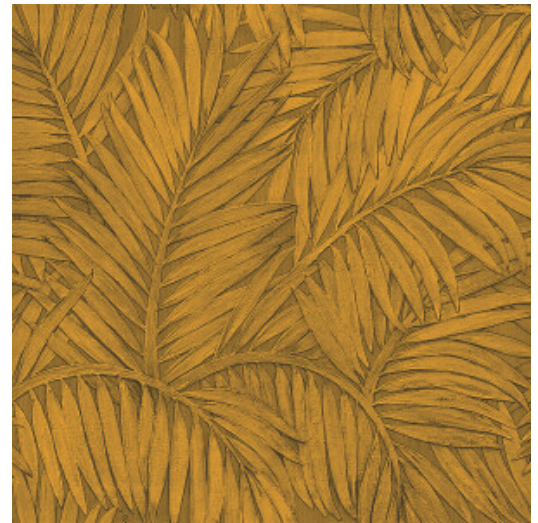

# SABAL

Collection Monsoon

## Technical specifications

Reference	<u>75205</u>
Product category	Refined
Composition	Vinyl wallpaper on paper backing
Dimensions	Rolls of 10.05 m x 0.70 m = 7 m <sup>2</sup> (11 yds x 27.56" = 75 sq. ft.)
Pattern repeat	Drop match 64/32 cm (25.20"/12.60")
Adhesive	Arte Clearpro or a good quality dispersion adhesive
How to paste	Method 1: paste the wall and moisten the wallcovering. Method 2: paste the wallcovering.
Light resistance	Good lightfastness
How to remove	Peelable
Fire retardant EU	B-s2, d0
Fire retardant US	Class A
Maintenance	Extra-washable

## Colourways (9)

75200

75201

75202

75203

75204

75205

75206