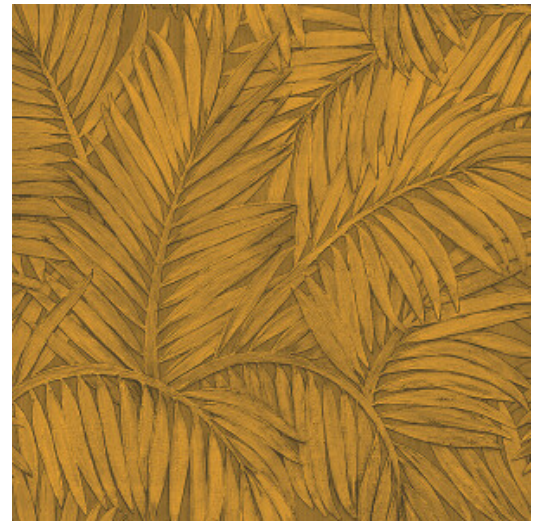

SABAL

Collection Monsoon

Story behind the collection

Tropical rainforests have always appealed to our imagination. Possibly because they are so rare. Or maybe because we find the exotic aspect too fascinating for words. We are amazed by the incredible biodiversity in these forests as well as by the overwhelming plant growth. And this was our greatest source of inspiration for this collection.

Technical specifications

Reference	<u>75205</u>
Product category	Refined
Composition	Vinyl wallpaper on paper backing
Dimensions	Rolls of 10.05 m x 0.70 m = 7 m ² (11 yds x 27.56" = 75 sq. ft.)
Pattern repeat	Drop match 64/32 cm (25.20"/12.60")
Adhesive	Arte Clearpro or a good quality dispersion adhesive
How to paste	Method 1: paste the wall and moisten the wallcovering. Method 2: paste the wallcovering.
Light resistance	Good lightfastness
How to remove	Peelable
Fire retardant EU	B-s2, d0
Fire retardant US	Class A
Maintenance	Extra-washable

Colourways (9)

75200

75201

75202

75203

75204

75205

75206