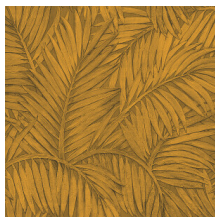

## Technical specifications

Reference	<u>75205A</u> • Gold Forest
Product category	Refined
Composition	Vinyl wallpaper on paper backing
Description	Sabal refers to the graceful leaves of the eponymous palm tree
Dimensions	Rolls of 10.05 m x 0.70 m = 7 m <sup>2</sup> (11 yds x 27.56" = 75 sq. ft.)
Pattern repeat	Drop match 64/32 cm (25.20"/12.60")
Adhesive	Arte Clearpro or a good quality dispersion adhesive
How to paste	Method 1: paste the wall and moisten the wallcovering. Method 2: paste the wallcovering.
Light resistance	Good lightfastness
How to remove	Peelable
Fire retardant EU	B-s2, d0
Fire retardant US	Class A
Maintenance	Extra-washable

## Colourways (9)

75200A

75201A

75202A

75203A

75204A

75205A

75206A