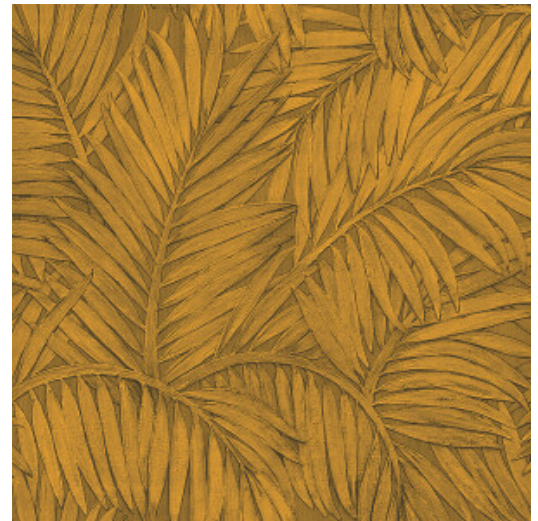

## Technical specifications

Reference	<u>75205A</u> • Gold Forest
Product category	Refined
Composition	Vinyl wallpaper on paper backing
Description	Sabal refers to the graceful leaves of the eponymous palm tree
Dimensions	Rolls of 10.05 m x 0.70 m = 7 m <sup>2</sup> (11 yds x 27.56" = 75 sq. ft.)
Pattern repeat	Drop match 64/32 cm (25.20"/12.60")
Adhesive	Arte Clearpro or a good quality dispersion adhesive
How to paste	Method 1: paste the wall and moisten the wallcovering. Method 2: paste the wallcovering.
Light resistance	Good lightfastness
How to remove	Peelable
Fire retardant EU	B-s2, d0
Fire retardant US	Class A
Maintenance	Extra-washable