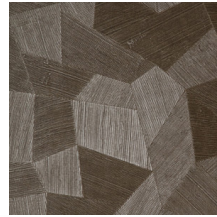

## Technical specifications

Reference	<u>75300</u>
Product category	Refined
Composition	Vinyl wallpaper on paper backing
Description	Vinyl wallpaper with a deep and natural-looking relief in sleek geometric shapes that create a 3D effect
Dimensions	Rolls of 10.05 m x 0.70 m = 7 m <sup>2</sup> (11 yds x 27.56" = 75 sq. ft.)
Pattern repeat	Straight match 69 cm (27.17")
Adhesive	Arte Clearpro or a good quality dispersion adhesive
How to paste	Method 1: paste the wall and moisten the wallcovering. Method 2: paste the wallcovering.
Light resistance	Good lightfastness
How to remove	Peelable
Fire retardant EU	B-s2, d0
Fire retardant US	Class A
Maintenance	Extra-washable

## Colourways (11)

75300

75301

75302

75303

75304

75305

75306

75307

75308

75309

75310