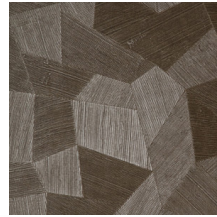

Technical specifications

Reference	<u>75300</u>
Product category	Refined
Composition	Vinyl wallpaper on paper backing
Description	Vinyl wallpaper with a deep and natural-looking relief in sleek geometric shapes that create a 3D effect
Dimensions	Rolls of 10.05 m x 0.70 m = 7 m ² (11 yds x 27.56" = 75 sq. ft.)
Pattern repeat	Straight match 69 cm (27.17")
Adhesive	Arte Clearpro or a good quality dispersion adhesive
How to paste	Method 1: paste the wall and moisten the wallcovering. Method 2: paste the wallcovering.
Light resistance	Good lightfastness
How to remove	Peelable
Fire retardant EU	B-s2, d0
Fire retardant US	Class A
Maintenance	Extra-washable

Colourways (11)

75300

75301

75302

75303

75304

75305

75306