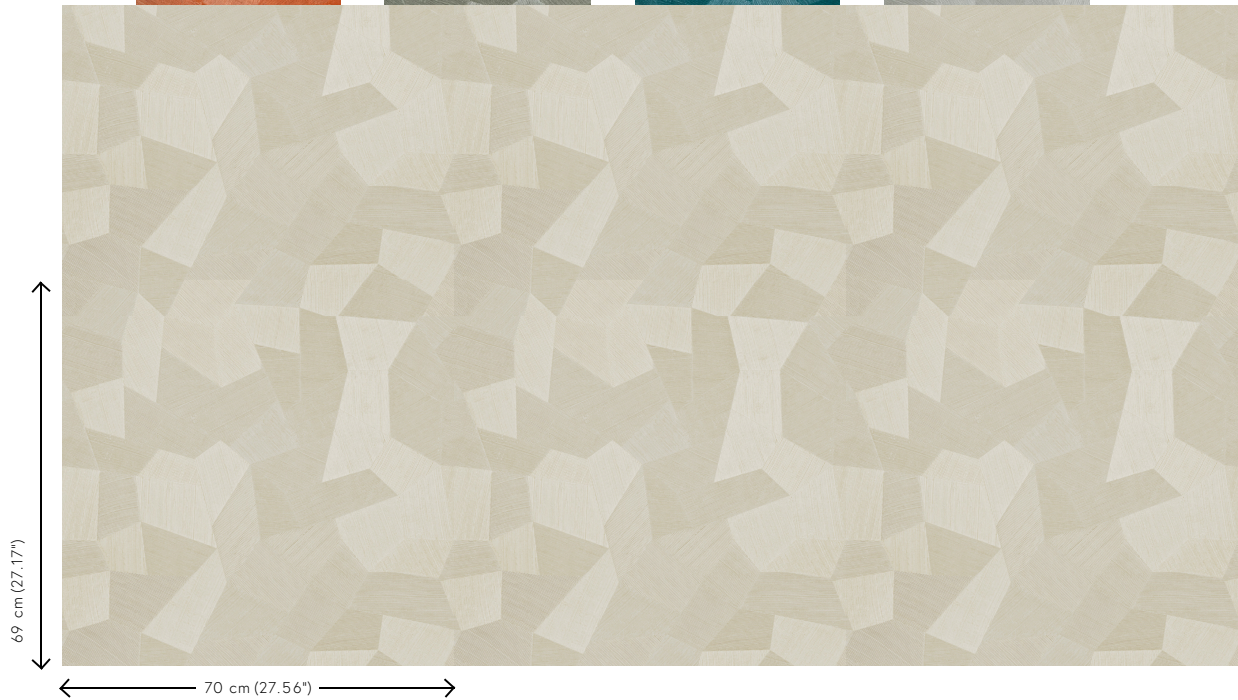

Colourways (16)

View

More info? [Click here](#)

Order samples, calculate quantities, view instructional videos, download technical information and more:
www.arte-international.com

ARTE®

wallcoverings for the ultimate in refinement