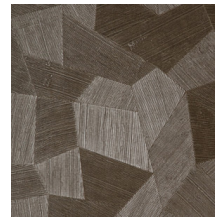

## Technical specifications

Reference	<u>75300A</u> • Off-White
Product category	Refined
Composition	Vinyl wallpaper on paper backing
Description	A deep and natural-looking relief in sleek geometric shapes that create a 3D effect
Dimensions	Rolls of 10.05 m x 0.70 m = 7 m <sup>2</sup> (11 yds x 27.56" = 75 sq. ft.)
Pattern repeat	Straight match 69 cm (27.17")
Adhesive	Arte Clearpro or a good quality dispersion adhesive
How to paste	Method 1: paste the wall and moisten the wallcovering. Method 2: paste the wallcovering.
Light resistance	Good lightfastness
How to remove	Peelable
Fire retardant EU	B-s2, d0
Fire retardant US	Class A
Maintenance	Extra-washable

## Colourways (16)

26540A

26541A

26542A

26543A

26544A

75300A

75301A

75302A

75303A

75304A

75305A

75306A

75307A

75308A

75309A