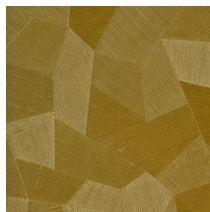

Colourways (16)

75303A

View

More info? [Click here](#)

Order samples, calculate quantities, view instructional videos, download technical information and more:
www.arte-international.com

ARTE®

wallcoverings for the ultimate in refinement