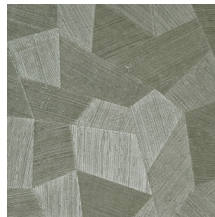

## Technical specifications

Reference	<u>75300A</u> • Off-White
Product category	Refined
Composition	Vinyl wallpaper on paper backing
Description	A deep and natural-looking relief in sleek geometric shapes that create a 3D effect
Dimensions	Rolls of 10.05 m x 0.70 m = 7 m <sup>2</sup> (11 yds x 27.56" = 75 sq. ft.)
Pattern repeat	Straight match 69 cm (27.17")
Adhesive	Arte Clearpro or a good quality dispersion adhesive
How to paste	Method 1: paste the wall and moisten the wallcovering. Method 2: paste the wallcovering.
Light resistance	Good lightfastness
How to remove	Peelable
Fire retardant EU	B-s2, d0
Fire retardant US	Class A
Maintenance	Extra-washable

75302A

75303A

75304A

75305A

75306A

75307A

75308A

75309A