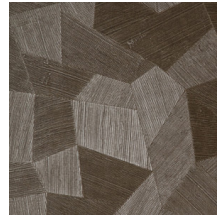

Technical specifications

Reference	<u>75301</u>
Product category	Refined
Composition	Vinyl wallpaper on paper backing
Description	Vinyl wallpaper with a deep and natural-looking relief in sleek geometric shapes that create a 3D effect
Dimensions	Rolls of 10.05 m x 0.70 m = 7 m ² (11 yds x 27.56" = 75 sq. ft.)
Pattern repeat	Straight match 69 cm (27.17")
Adhesive	Arte Clearpro or a good quality dispersion adhesive
How to paste	Method 1: paste the wall and moisten the wallcovering. Method 2: paste the wallcovering.
Light resistance	Good lightfastness
How to remove	Peelable
Fire retardant EU	B-s2, d0
Fire retardant US	Class A
Maintenance	Extra-washable

Colourways (11)

75300

75301

75302

75303

75304

75305

75306