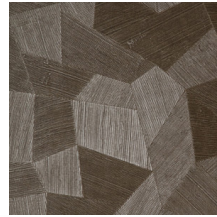

Technical specifications

Reference	<u>75302</u>
Product category	Refined
Composition	Vinyl wallpaper on paper backing
Description	Vinyl wallpaper with a deep and natural-looking relief in sleek geometric shapes that create a 3D effect
Dimensions	Rolls of 10.05 m x 0.70 m = 7 m ² (11 yds x 27.56" = 75 sq. ft.)
Pattern repeat	Straight match 69 cm (27.17")
Adhesive	Arte Clearpro or a good quality dispersion adhesive
How to paste	Method 1: paste the wall and moisten the wallcovering. Method 2: paste the wallcovering.
Light resistance	Good lightfastness
How to remove	Peelable
Fire retardant EU	B-s2, d0
Fire retardant US	Class A
Maintenance	Extra-washable

Colourways (11)

75300

75301

75302

75303

75304

75305

75306