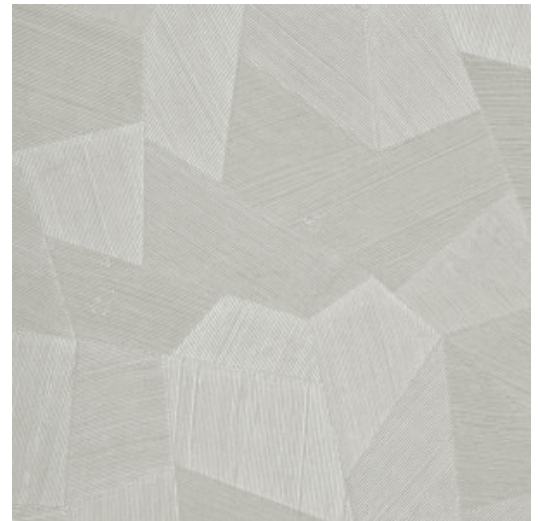

Technical specifications

Reference	<u>75302</u>
Product category	Refined
Composition	Vinyl wallpaper on paper backing
Description	Vinyl wallpaper with a deep and natural-looking relief in sleek geometric shapes that create a 3D effect
Dimensions	Rolls of 10.05 m x 0.70 m = 7 m ² (11 yds x 27.56" = 75 sq. ft.)
Pattern repeat	Straight match 69 cm (27.17")
Adhesive	Arte Clearpro or a good quality dispersion adhesive
How to paste	Method 1: paste the wall and moisten the wallcovering. Method 2: paste the wallcovering.
Light resistance	Good lightfastness
How to remove	Peelable
Fire retardant EU	B-s2, d0
Fire retardant US	Class A
Maintenance	Extra-washable