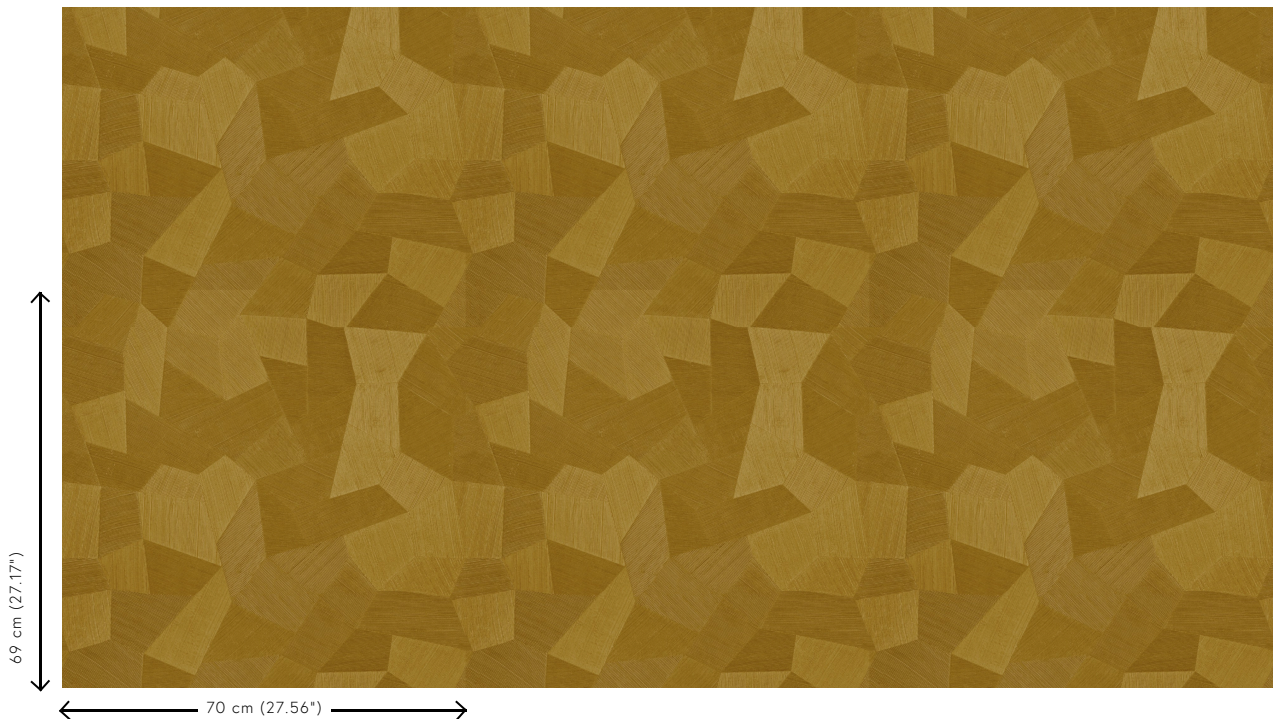

Colourways (11)

75300

75301

75302

75303

75304

75305

75306

75307

75308

75309

75310

View

More info? [Click here](#)

Order samples, calculate quantities, view instructional videos, download technical information and more:
www.arte-international.com

ARTE®

wallcoverings for the ultimate in refinement