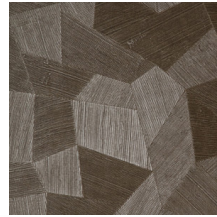

## Technical specifications

Reference	<u>75303</u>
Product category	Refined
Composition	Vinyl wallpaper on paper backing
Description	Vinyl wallpaper with a deep and natural-looking relief in sleek geometric shapes that create a 3D effect
Dimensions	Rolls of 10.05 m x 0.70 m = 7 m <sup>2</sup> (11 yds x 27.56" = 75 sq. ft.)
Pattern repeat	Straight match 69 cm (27.17")
Adhesive	Arte Clearpro or a good quality dispersion adhesive
How to paste	Method 1: paste the wall and moisten the wallcovering. Method 2: paste the wallcovering.
Light resistance	Good lightfastness
How to remove	Peelable
Fire retardant EU	B-s2, d0
Fire retardant US	Class A
Maintenance	Extra-washable

## Colourways (11)

75300

75301

75302

75303

75304

75305

75306

75307

75308

75309

75310