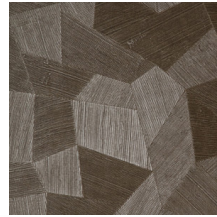

Technical specifications

Reference	<u>75303</u>
Product category	Refined
Composition	Vinyl wallpaper on paper backing
Description	Vinyl wallpaper with a deep and natural-looking relief in sleek geometric shapes that create a 3D effect
Dimensions	Rolls of 10.05 m x 0.70 m = 7 m ² (11 yds x 27.56" = 75 sq. ft.)
Pattern repeat	Straight match 69 cm (27.17")
Adhesive	Arte Clearpro or a good quality dispersion adhesive
How to paste	Method 1: paste the wall and moisten the wallcovering. Method 2: paste the wallcovering.
Light resistance	Good lightfastness
How to remove	Peelable
Fire retardant EU	B-s2, d0
Fire retardant US	Class A
Maintenance	Extra-washable

Colourways (11)

75300

75301

75302

75303

75304

75305

75306