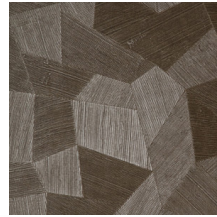

Technical specifications

Reference	<u>75305</u>
Product category	Refined
Composition	Vinyl wallpaper on paper backing
Description	Vinyl wallpaper with a deep and natural-looking relief in sleek geometric shapes that create a 3D effect
Dimensions	Rolls of 10.05 m x 0.70 m = 7 m ² (11 yds x 27.56" = 75 sq. ft.)
Pattern repeat	Straight match 69 cm (27.17")
Adhesive	Arte Clearpro or a good quality dispersion adhesive
How to paste	Method 1: paste the wall and moisten the wallcovering. Method 2: paste the wallcovering.
Light resistance	Good lightfastness
How to remove	Peelable
Fire retardant EU	B-s2, d0
Fire retardant US	Class A
Maintenance	Extra-washable

Colourways (11)

75300

75301

75302

75303

75304

75305

75306