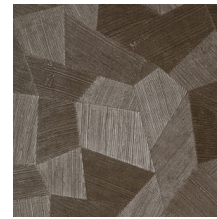

Technical specifications

Reference	<u>75305A</u> • Deep Ocean
Product category	Refined
Composition	Vinyl wallpaper on paper backing
Description	A deep and natural-looking relief in sleek geometric shapes that create a 3D effect
Dimensions	Rolls of 10.05 m x 0.70 m = 7 m ² (11 yds x 27.56" = 75 sq. ft.)
Pattern repeat	Straight match 69 cm (27.17")
Adhesive	Arte Clearpro or a good quality dispersion adhesive
How to paste	Method 1: paste the wall and moisten the wallcovering. Method 2: paste the wallcovering.
Light resistance	Good lightfastness
How to remove	Peelable
Fire retardant EU	B-s2, d0
Fire retardant US	Class A
Maintenance	Extra-washable

Colourways (16)

26540A

26541A

26542A

26543A

26544A

75300A

75301A

75302A

75303A

75304A

75305A

75306A

75307A

75308A

75309A