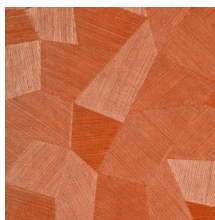

Technical specifications

Reference	<u>75305A</u> • Deep Ocean
Product category	Refined
Composition	Vinyl wallpaper on paper backing
Description	A deep and natural-looking relief in sleek geometric shapes that create a 3D effect
Dimensions	Rolls of 10.05 m x 0.70 m = 7 m ² (11 yds x 27.56" = 75 sq. ft.)
Pattern repeat	Straight match 69 cm (27.17")
Adhesive	Arte Clearpro or a good quality dispersion adhesive
How to paste	Method 1: paste the wall and moisten the wallcovering. Method 2: paste the wallcovering.
Light resistance	Good lightfastness
How to remove	Peelable
Fire retardant EU	B-s2, d0
Fire retardant US	Class A
Maintenance	Extra-washable

Colourways (16)

26540A

26541A

26542A

26543A

26544A

75300A

75301A

75302A

75303A

75304A

75305A

75306A

75307A

75308A

75309A