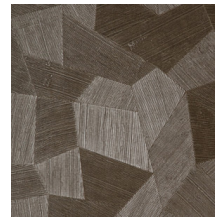

Colourways (16)

75306A

View

More info? [Click here](#)

Order samples, calculate quantities, view instructional videos, download technical information and more:
www.arte-international.com

ARTE®

wallcoverings for the ultimate in refinement