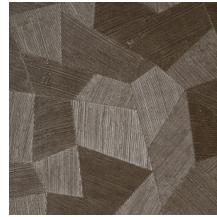

## Technical specifications

Reference	<u>75306</u>
Product category	Refined
Composition	Vinyl wallpaper on paper backing
Description	Vinyl wallpaper with a deep and natural-looking relief in sleek geometric shapes that create a 3D effect
Dimensions	Rolls of 10.05 m x 0.70 m = 7 m <sup>2</sup> (11 yds x 27.56" = 75 sq. ft.)
Pattern repeat	Straight match 69 cm (27.17")
Adhesive	Arte Clearpro or a good quality dispersion adhesive
How to paste	Method 1: paste the wall and moisten the wallcovering. Method 2: paste the wallcovering.
Light resistance	Good lightfastness
How to remove	Peelable
Fire retardant EU	B-s2, d0
Fire retardant US	Class A
Maintenance	Extra-washable

## Colourways (11)

75300

75301

75302

75303

75304

75305

75306

75307

75308

75309

75310