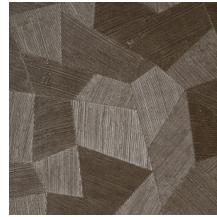

Colourways (11)

75300

75301

75302

75303

75304

75305

75306

75307

75308

75309

75310

View

More info? [Click here](#)

Order samples, calculate quantities, view instructional videos, download technical information and more:
www.arte-international.com

ARTE®

wallcoverings for the ultimate in refinement