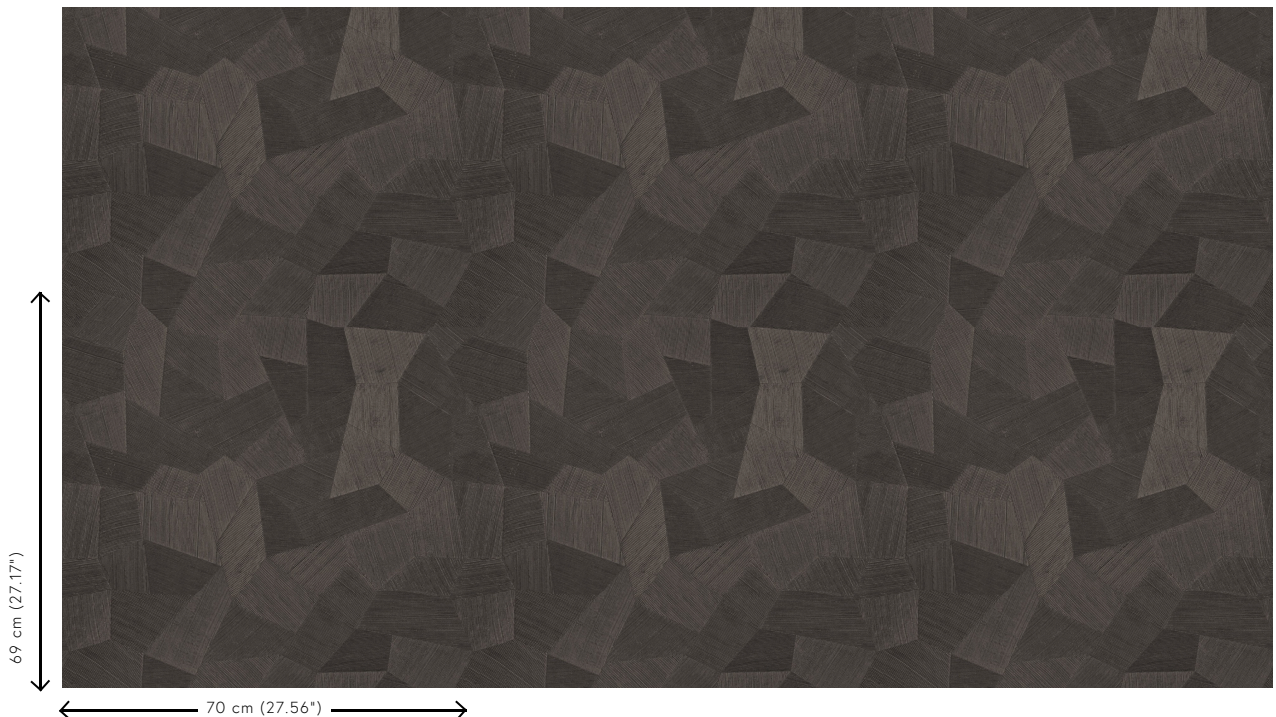

Colourways (11)

75300

75301

75302

75303

75304

75305

75306

75307

75308

75309

75310

View

More info? [Click here](#)

Order samples, calculate quantities, view instructional videos, download technical information and more:
www.arte-international.com

ARTE®

wallcoverings for the ultimate in refinement