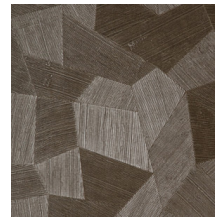

Technical specifications

Reference	<u>75306A</u> • Dark Shadow
Product category	Refined
Composition	Vinyl wallpaper on paper backing
Description	A deep and natural-looking relief in sleek geometric shapes that create a 3D effect
Dimensions	Rolls of 10.05 m x 0.70 m = 7 m ² (11 yds x 27.56" = 75 sq. ft.)
Pattern repeat	Straight match 69 cm (27.17")
Adhesive	Arte Clearpro or a good quality dispersion adhesive
How to paste	Method 1: paste the wall and moisten the wallcovering. Method 2: paste the wallcovering.
Light resistance	Good lightfastness
How to remove	Peelable
Fire retardant EU	B-s2, d0
Fire retardant US	Class A
Maintenance	Extra-washable

Colourways (16)

26540A

26541A

26542A

26543A

26544A

75300A

75301A

75302A

75303A

75304A

75305A

75306A

75307A

75308A

75309A