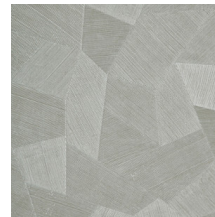

Technical specifications

Reference	<u>75306A</u> • Dark Shadow
Product category	Refined
Composition	Vinyl wallpaper on paper backing
Description	A deep and natural-looking relief in sleek geometric shapes that create a 3D effect
Dimensions	Rolls of 10.05 m x 0.70 m = 7 m ² (11 yds x 27.56" = 75 sq. ft.)
Pattern repeat	Straight match 69 cm (27.17")
Adhesive	Arte Clearpro or a good quality dispersion adhesive
How to paste	Method 1: paste the wall and moisten the wallcovering. Method 2: paste the wallcovering.
Light resistance	Good lightfastness
How to remove	Peelable
Fire retardant EU	B-s2, d0
Fire retardant US	Class A
Maintenance	Extra-washable

75302A

75303A

75304A

75305A

75306A

75307A

75308A

75309A