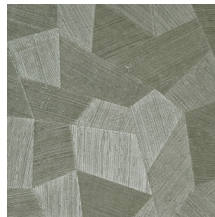

Technical specifications

Reference	<u>75306A</u> • Dark Shadow
Product category	Refined
Composition	Vinyl wallpaper on paper backing
Description	A deep and natural-looking relief in sleek geometric shapes that create a 3D effect
Dimensions	Rolls of 10.05 m x 0.70 m = 7 m ² (11 yds x 27.56" = 75 sq. ft.)
Pattern repeat	Straight match 69 cm (27.17")
Adhesive	Arte Clearpro or a good quality dispersion adhesive
How to paste	Method 1: paste the wall and moisten the wallcovering. Method 2: paste the wallcovering.
Light resistance	Good lightfastness
How to remove	Peelable
Fire retardant EU	B-s2, d0
Fire retardant US	Class A
Maintenance	Extra-washable

75302A

75303A

75304A

75305A

75306A

75307A

75308A

75309A