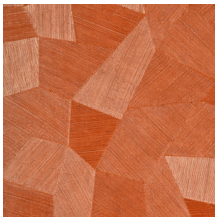

Technical specifications

Reference	<u>75306A</u> • Dark Shadow
Product category	Refined
Composition	Vinyl wallpaper on paper backing
Description	A deep and natural-looking relief in sleek geometric shapes that create a 3D effect
Dimensions	Rolls of 10.05 m x 0.70 m = 7 m ² (11 yds x 27.56" = 75 sq. ft.)
Pattern repeat	Straight match 69 cm (27.17")
Adhesive	Arte Clearpro or a good quality dispersion adhesive
How to paste	Method 1: paste the wall and moisten the wallcovering. Method 2: paste the wallcovering.
Light resistance	Good lightfastness
How to remove	Peelable
Fire retardant EU	B-s2, d0
Fire retardant US	Class A
Maintenance	Extra-washable

Colourways (16)

26540A

26541A

26542A

26543A

26544A

75300A

75301A

75302A

75303A

75304A

75305A

75306A

75307A

75308A

75309A