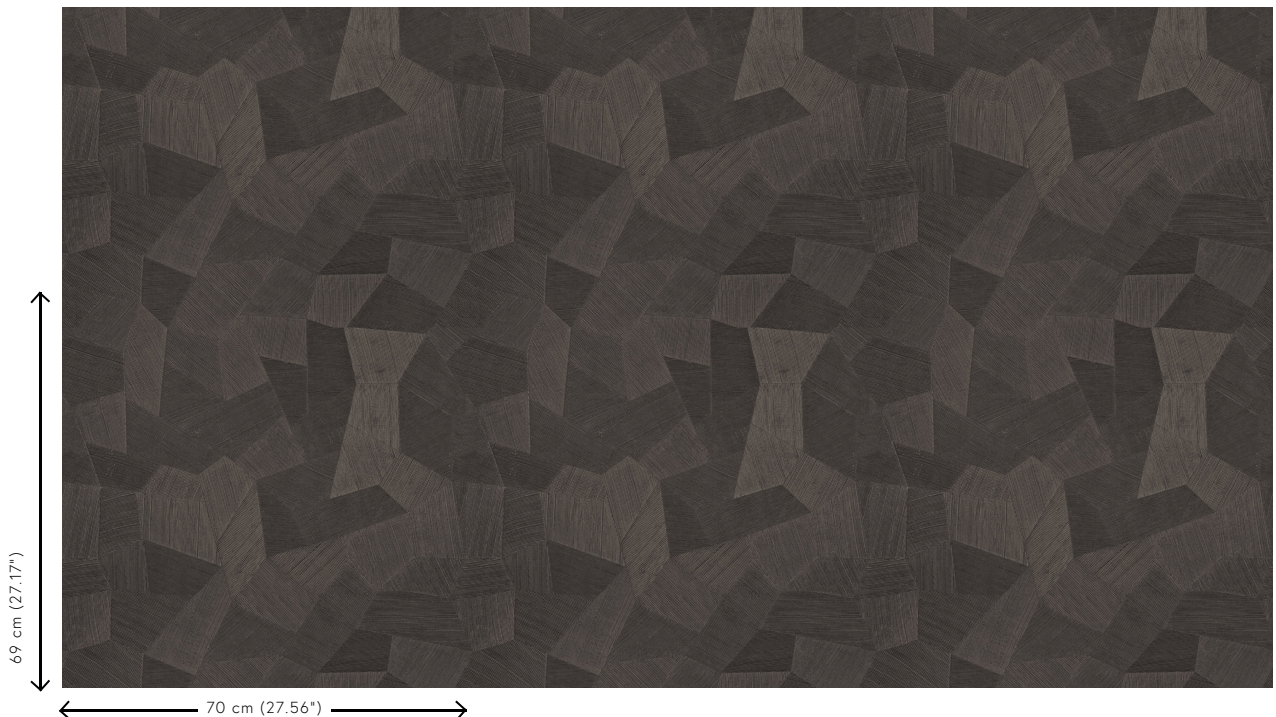

Colourways (16)

View

More info? [Click here](#)

Order samples, calculate quantities, view instructional videos, download technical information and more:
www.arte-international.com

ARTE®

wallcoverings for the ultimate in refinement