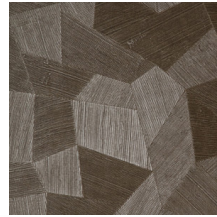

## Technical specifications

Reference	<u>75307</u>
Product category	Refined
Composition	Vinyl wallpaper on paper backing
Description	Vinyl wallpaper with a deep and natural-looking relief in sleek geometric shapes that create a 3D effect
Dimensions	Rolls of 10.05 m x 0.70 m = 7 m <sup>2</sup> (11 yds x 27.56" = 75 sq. ft.)
Pattern repeat	Straight match 69 cm (27.17")
Adhesive	Arte Clearpro or a good quality dispersion adhesive
How to paste	Method 1: paste the wall and moisten the wallcovering. Method 2: paste the wallcovering.
Light resistance	Good lightfastness
How to remove	Peelable
Fire retardant EU	B-s2, d0
Fire retardant US	Class A
Maintenance	Extra-washable

## Colourways (11)

75300

75301

75302

75303

75304

75305

75306

75307

75308

75309

75310