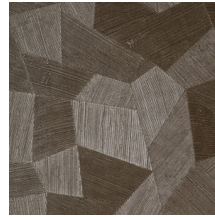

Technical specifications

Reference	<u>75308</u>
Product category	Refined
Composition	Vinyl wallpaper on paper backing
Description	Vinyl wallpaper with a deep and natural-looking relief in sleek geometric shapes that create a 3D effect
Dimensions	Rolls of 10.05 m x 0.70 m = 7 m ² (11 yds x 27.56" = 75 sq. ft.)
Pattern repeat	Straight match 69 cm (27.17")
Adhesive	Arte Clearpro or a good quality dispersion adhesive
How to paste	Method 1: paste the wall and moisten the wallcovering. Method 2: paste the wallcovering.
Light resistance	Good lightfastness
How to remove	Peelable
Fire retardant EU	B-s2, d0
Fire retardant US	Class A
Maintenance	Extra-washable

Colourways (11)

75300

75301

75302

75303

75304

75305

75306