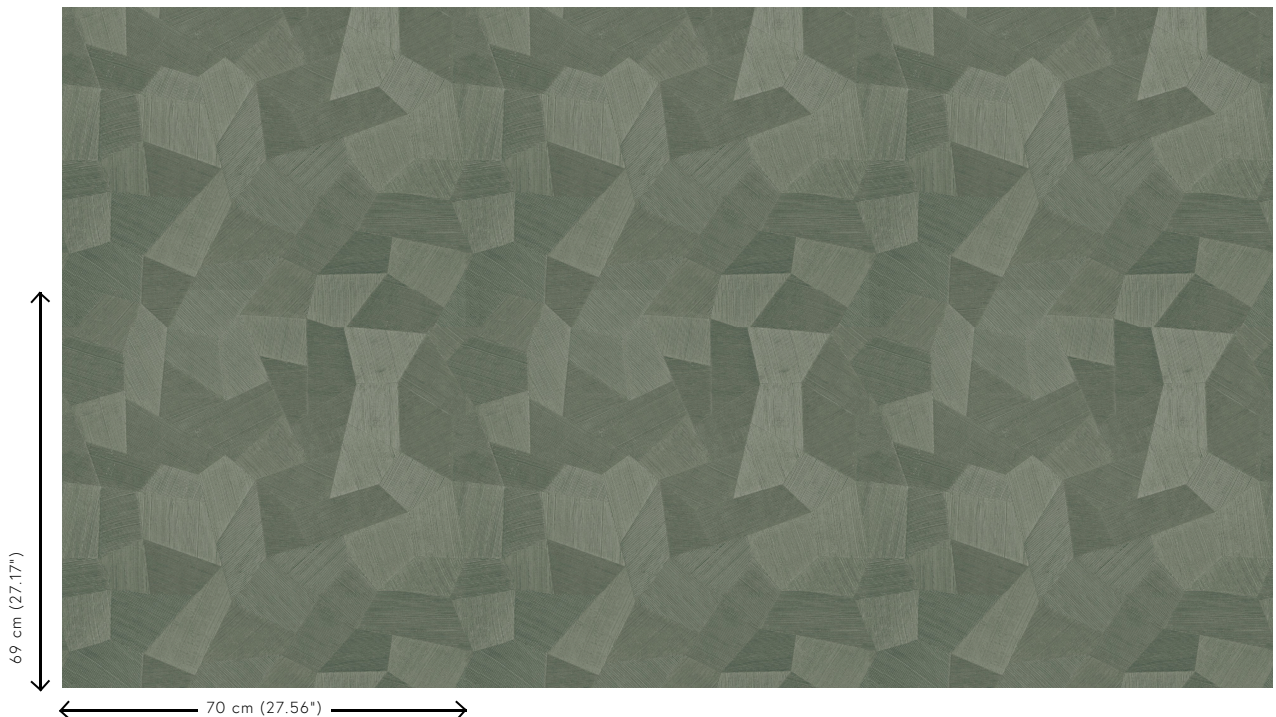

Colourways (11)

75300

75301

75302

75303

75304

75305

75306

75307

75308

75309

75310

View

More info? [Click here](#)

Order samples, calculate quantities, view instructional videos, download technical information and more:
www.arte-international.com

ARTE®

wallcoverings for the ultimate in refinement