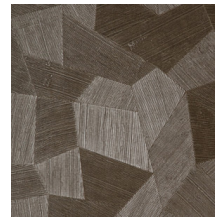

## Technical specifications

Reference	<u>75310A</u> • Pebble Grey
Product category	Refined
Composition	Vinyl wallpaper on paper backing
Description	A deep and natural-looking relief in sleek geometric shapes that create a 3D effect
Dimensions	Rolls of 10.05 m x 0.70 m = 7 m <sup>2</sup> (11 yds x 27.56" = 75 sq. ft.)
Pattern repeat	Straight match 69 cm (27.17")
Adhesive	Arte Clearpro or a good quality dispersion adhesive
How to paste	Method 1: paste the wall and moisten the wallcovering. Method 2: paste the wallcovering.
Light resistance	Good lightfastness
How to remove	Peelable
Fire retardant EU	B-s2, d0
Fire retardant US	Class A
Maintenance	Extra-washable

## Colourways (16)

26540A

26541A

26542A

26543A

26544A

75300A

75301A

75302A

75303A

75304A

75305A

75306A

75307A

75308A

75309A