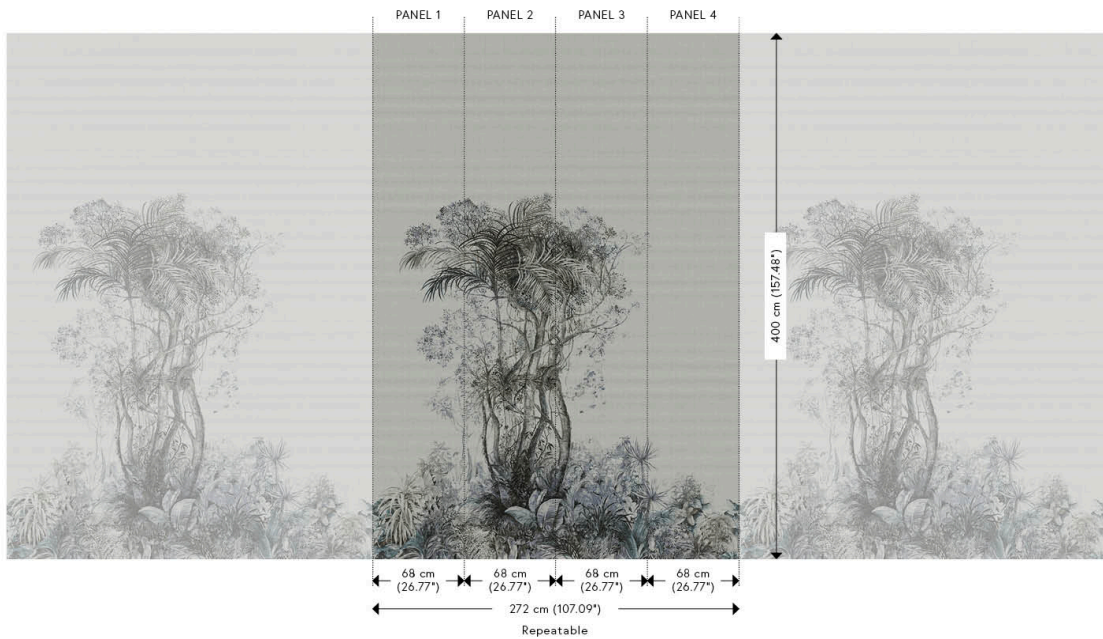

Technical specifications

| | |
|-------------------|--|
| Reference | <u>75500</u> |
| Product category | Refined |
| Composition | Vinyl wallpaper on paper backing |
| Description | A print with extra large dimensions for a panoramic effect |
| Dimensions | Panels of 2.72 m x 4.00 m (107.09" x 157.48") |
| Remark | The pattern is repeatable, allowing several panoramics to be joined together |
| Adhesive | Arte Clearpro or a good quality dispersion adhesive |
| How to paste | Method 1: paste the wall and moisten the wallcovering. Method 2: paste the wallcovering. |
| Light resistance | Good lightfastness |
| How to remove | Peelable |
| Fire retardant EU | B-s2, d0 |
| Fire retardant US | Class A |
| Maintenance | Extra-washable |

Colourways (2)

75500

75501

View

More info? [Click here](#)

Order samples, calculate quantities, view instructional videos, download technical information and more:
www.arte-international.com

ARTE®

wallcoverings for the ultimate in refinement