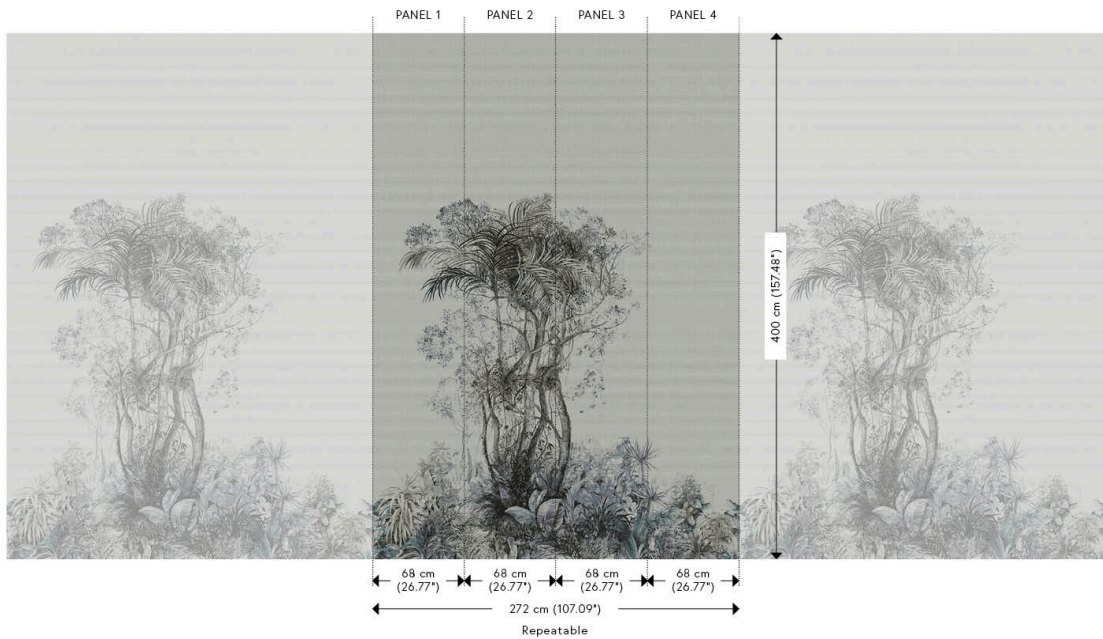

Technical specifications

Reference	<u>75500</u>
Product category	Refined
Composition	Vinyl wallpaper on paper backing
Description	A print with extra large dimensions for a panoramic effect
Dimensions	Panels of 2.72 m x 4.00 m (107.09" x 157.48")
Remark	The pattern is repeatable, allowing several panoramics to be joined together
Adhesive	Arte Clearpro or a good quality dispersion adhesive
How to paste	Method 1: paste the wall and moisten the wallcovering. Method 2: paste the wallcovering.
Light resistance	Good lightfastness
How to remove	Peelable
Fire retardant EU	B-s2, d0
Fire retardant US	Class A
Maintenance	Extra-washable

Colourways (2)

75500

75501

View

More info? [Click here](#)

Order samples, calculate quantities, view instructional videos, download technical information and more:
www.arte-international.com

ARTE®

wallcoverings for the ultimate in refinement