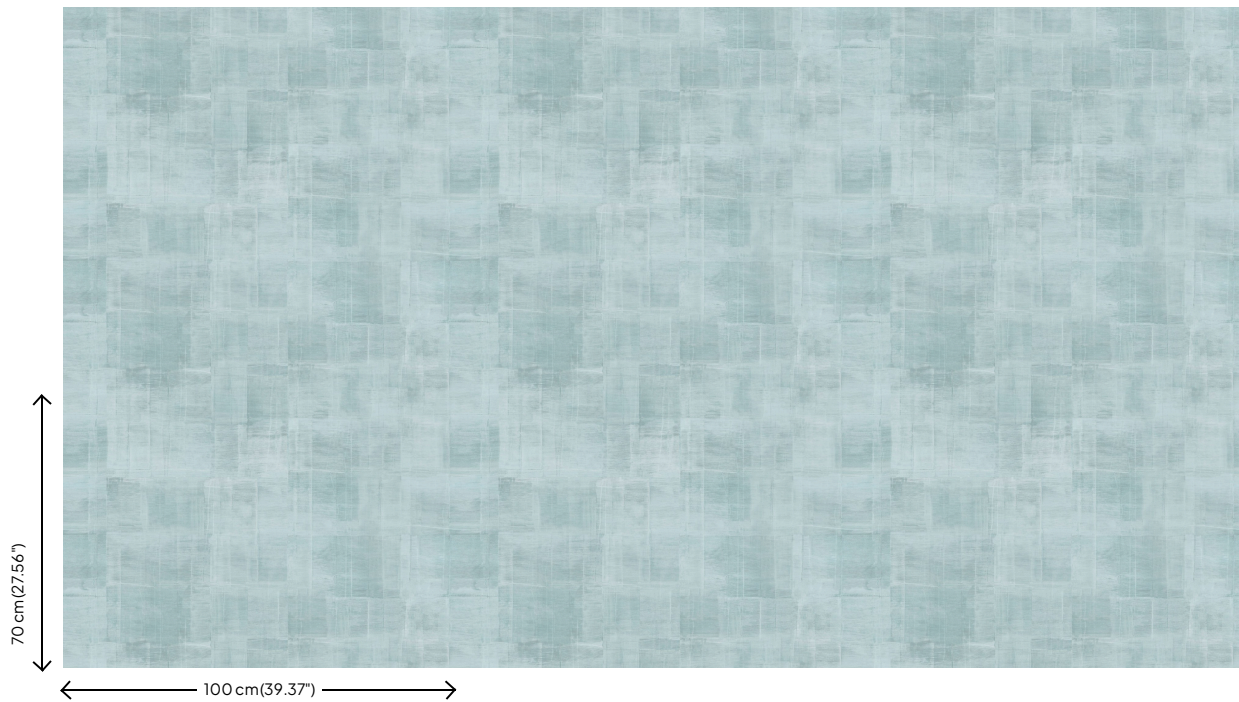

Urushi

Collection JV904 Stardust

Technical specifications

Reference	<u>7561</u>
Composition	Metallic wallcovering on non-woven backing
Dimensions	Width 100 cm (39.37"), sold by the linear metre/yard
Pattern repeat	Straight match 70 cm (27.56")
Adhesive	Arte Clearpro or a good quality dispersion adhesive
How to paste	Paste the wall
Light resistance	Good lightfastness
How to remove	Strippable
Fire rating EU	B-s1, d0
Maintenance	Extra-washable

Colourways (6)

7560

7561

7562

7563

7564

7565

View