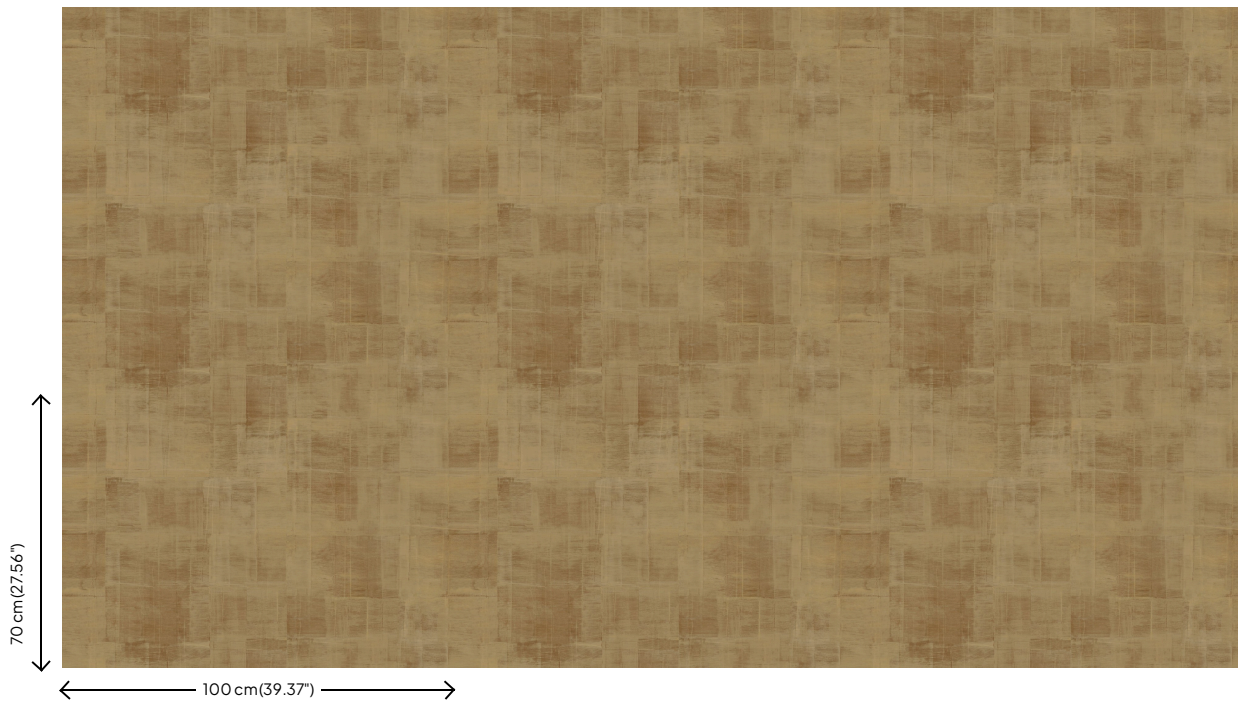

Colourways (6)

7560

7561

7562

7563

7564

7565

View

More info? [Click here](#)

Order samples, calculate quantities, view instructional videos, download technical information and more:
www.arte-international.com