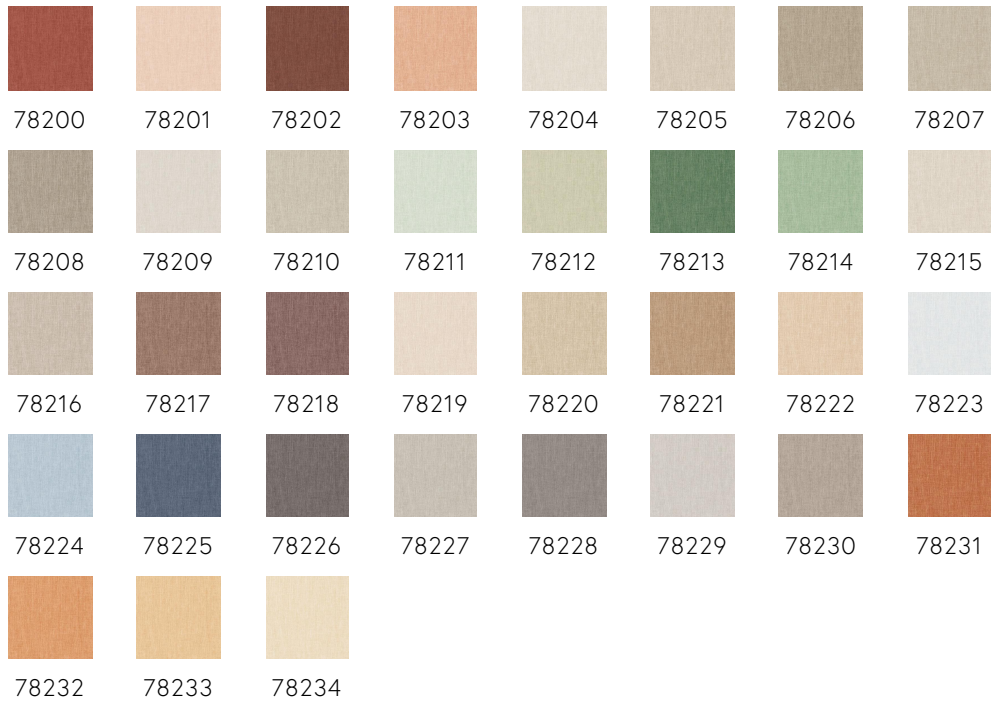

Colourways (35)

More info? [Click here](#)

Order samples, calculate quantities, view instructional videos, download technical information and more:
www.arte-international.com

ARTE®

wallcoverings for the ultimate in refinement