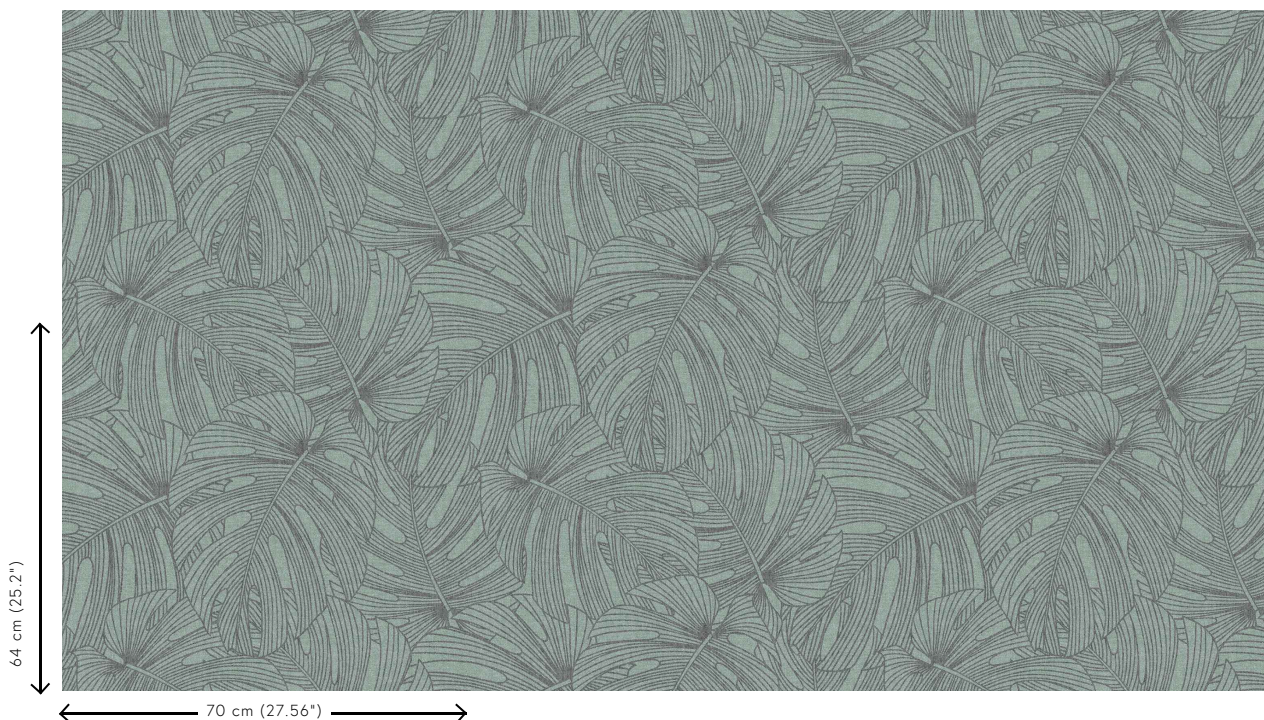

Technical specifications

Reference	80092 • Esmeralda
Product category	Refined
Composition	Non-woven wallcovering
Description	Wallpaper with dreamy prints on a stylish linen structure
Dimensions	Rolls of 8.50 m x 0.70 m = 6 m ² (9.30 yds x 27.56" = 64 sq. ft.)
Pattern repeat	Drop match 64/32 cm (25.20"/12.60")
Adhesive	Arte Clearpro or a good quality dispersion adhesive
How to paste	Paste the wall
Light resistance	Good lightfastness
How to remove	Strippable
Fire retardant EU	B-s1, d0
Fire retardant US	Class A
Maintenance	Washable
IMO Certified	

0493/22

Colourways (4)

80090

80091

80092

80093

View

More info? [Click here](#)