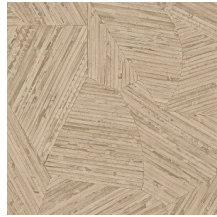

Technical specifications

Reference	<u>81510</u> • Tangerine
Product category	Refined
Composition	Vinyl wallpaper on non-woven backing
Description	Inspired by small pieces of rattan, which were inlaid by hand in a seemingly random pattern
Dimensions	Rolls of 10.05 m x 0.70 m = 7 m ² (11 yds x 27.56" = 75 sq.ft.)
Pattern repeat	Drop match 70/35 cm (27.56"/13.78")
Adhesive	Arte Clearpro or a good quality dispersion adhesive
How to paste	Paste the wall
Light resistance	Good lightfastness
How to remove	Strippable
Fire retardant EU	B-s2, d0
Fire retardant US	Class A
Maintenance	Extra-washable

Colourways (10)

81510

81511

81512

81513

81514

81515

81516