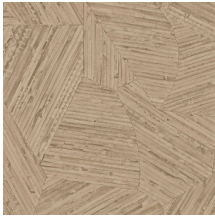

Colourways (10)

81510

81511

81512

81513

81514

81515

81516

81517

81518

81519

View

More info? [Click here](#)

Order samples, calculate quantities, view instructional videos, download technical information and more:
www.arte-international.com

ARTE®

wallcoverings for the ultimate in refinement