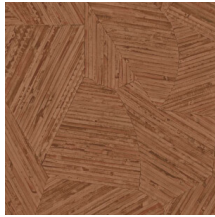

Colourways (10)

81510

81511

81512

81513

81514

81515

81516

81517

81518

81519

View

More info? [Click here](#)

Order samples, calculate quantities, view instructional videos, download technical information and more:
www.arte-international.com

ARTE®

wallcoverings for the ultimate in refinement