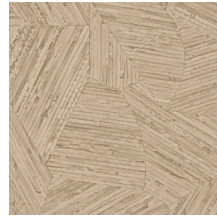

Technical specifications

Reference	81510 • Tangerine
Product category	Refined
Composition	Vinyl wallpaper on non-woven backing
Description	Inspired by small pieces of rattan, which were inlaid by hand in a seemingly random pattern
Dimensions	Rolls of 10.05 m x 0.70 m = 7 m ² (11 yds x 27.56" = 75 sq.ft.)
Pattern repeat	Drop match 70/35 cm (27.56"/13.78")
Adhesive	Arte Clearpro or a good quality dispersion adhesive
How to paste	Paste the wall
Light resistance	Good lightfastness
How to remove	Strippable
Fire retardant EU	B-s2, d0
Fire retardant US	Class A
Maintenance	Extra-washable

Colourways (10)

81510

81511

81512

81513

81514

81515

81516