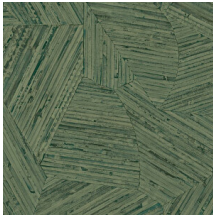

Technical specifications

Reference	81510 • Tangerine
Product category	Refined
Composition	Vinyl wallpaper on non-woven backing
Description	Inspired by small pieces of rattan, which were inlaid by hand in a seemingly random pattern
Dimensions	Rolls of 10.05 m x 0.70 m = 7 m ² (11 yds x 27.56" = 75 sq.ft.)
Pattern repeat	Drop match 70/35 cm (27.56"/13.78")
Adhesive	Arte Clearpro or a good quality dispersion adhesive
How to paste	Paste the wall
Light resistance	Good lightfastness
How to remove	Strippable
Fire retardant EU	B-s2, d0
Fire retardant US	Class A
Maintenance	Extra-washable

Colourways (10)

81510

81511

81512

81513

81514

81515

81516