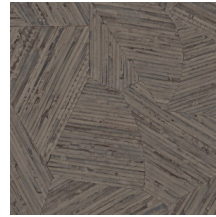

Technical specifications

Reference	<u>81510</u> • Tangerine
Product category	Refined
Composition	Vinyl wallpaper on non-woven backing
Description	Inspired by small pieces of rattan, which were inlaid by hand in a seemingly random pattern
Dimensions	Rolls of 10.05 m x 0.70 m = 7 m ² (11 yds x 27.56" = 75 sq.ft.)
Pattern repeat	Drop match 70/35 cm (27.56"/13.78")
Adhesive	Arte Clearpro or a good quality dispersion adhesive
How to paste	Paste the wall
Light resistance	Good lightfastness
How to remove	Strippable
Fire retardant EU	B-s2, d0
Fire retardant US	Class A
Maintenance	Extra-washable

Colourways (10)

81510

81511

81512

81513

81514

81515

81516