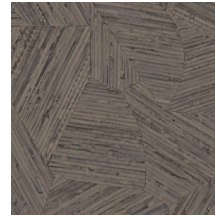

Technical specifications

Reference	81510 • Tangerine
Product category	Refined
Composition	Vinyl wallpaper on non-woven backing
Description	Inspired by small pieces of rattan, which were inlaid by hand in a seemingly random pattern
Dimensions	Rolls of 10.05 m x 0.70 m = 7 m ² (11 yds x 27.56" = 75 sq.ft.)
Pattern repeat	Drop match 70/35 cm (27.56"/13.78")
Adhesive	Arte Clearpro or a good quality dispersion adhesive
How to paste	Paste the wall
Light resistance	Good lightfastness
How to remove	Strippable
Fire retardant EU	B-s2, d0
Fire retardant US	Class A
Maintenance	Extra-washable

Colourways (10)

81510

81511

81512

81513

81514

81515

81516