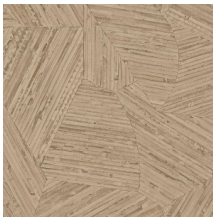

Colourways (10)

81510

81511

81512

81513

81514

81515

81516

81517

81518

81519

View

More info? [Click here](#)

Order samples, calculate quantities, view instructional videos, download technical information and more:
www.arte-international.com

ARTE®

wallcoverings for the ultimate in refinement