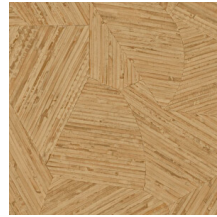

Technical specifications

Reference	81510 • Tangerine
Product category	Refined
Composition	Vinyl wallpaper on non-woven backing
Description	Inspired by small pieces of rattan, which were inlaid by hand in a seemingly random pattern
Dimensions	Rolls of 10.05 m x 0.70 m = 7 m ² (11 yds x 27.56" = 75 sq.ft.)
Pattern repeat	Drop match 70/35 cm (27.56"/13.78")
Adhesive	Arte Clearpro or a good quality dispersion adhesive
How to paste	Paste the wall
Light resistance	Good lightfastness
How to remove	Strippable
Fire retardant EU	B-s2, d0
Fire retardant US	Class A
Maintenance	Extra-washable

Colourways (10)

81510

81511

81512

81513

81514

81515

81516