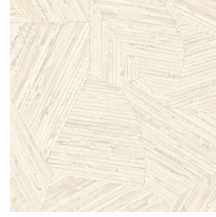

Technical specifications

Reference	<u>81510</u> • Tangerine
Product category	Refined
Composition	Vinyl wallpaper on non-woven backing
Description	Inspired by small pieces of rattan, which were inlaid by hand in a seemingly random pattern
Dimensions	Rolls of 10.05 m x 0.70 m = 7 m ² (11 yds x 27.56" = 75 sq.ft.)
Pattern repeat	Drop match 70/35 cm (27.56"/13.78")
Adhesive	Arte Clearpro or a good quality dispersion adhesive
How to paste	Paste the wall
Light resistance	Good lightfastness
How to remove	Strippable
Fire retardant EU	B-s2, d0
Fire retardant US	Class A
Maintenance	Extra-washable

Colourways (10)

81510

81511

81512

81513

81514

81515

81516