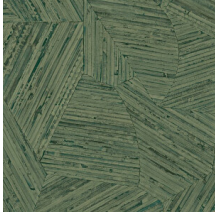

Technical specifications

Reference	<u>81510</u> • Tangerine
Product category	Refined
Composition	Vinyl wallpaper on non-woven backing
Description	Inspired by small pieces of rattan, which were inlaid by hand in a seemingly random pattern
Dimensions	Rolls of 10.05 m x 0.70 m = 7 m ² (11 yds x 27.56" = 75 sq.ft.)
Pattern repeat	Drop match 70/35 cm (27.56"/13.78")
Adhesive	Arte Clearpro or a good quality dispersion adhesive
How to paste	Paste the wall
Light resistance	Good lightfastness
How to remove	Strippable
Fire retardant EU	B-s2, d0
Fire retardant US	Class A
Maintenance	Extra-washable

Colourways (10)

81510

81511

81512

81513

81514

81515

81516