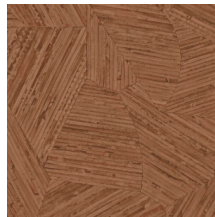

Colourways (10)

81510

81511

81512

81513

81514

81515

81516

81517

81518

81519

View

More info? [Click here](#)

Order samples, calculate quantities, view instructional videos, download technical information and more:
www.arte-international.com

ARTE®

wallcoverings for the ultimate in refinement