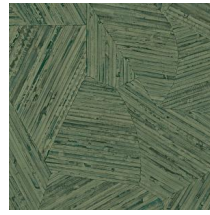

MAUNA

Collection Textura Ignis

Story behind the collection

The Textura Ignis wallpaper collection shines a spotlight on surprising textures you wouldn't immediately expect on a wall. Each design is a beautiful interpretation of an exceptional material, from luxurious textiles like silk, wool, and bouclé to sturdy plasterwork and rope. These unexpected textures come to life in high-quality vinyl, with a stunningly realistic appearance. Ignis is the Latin word for fire; a fitting name for a collection that brings warmth and character to any interior.

Technical specifications

Reference	81514A • Forest Walk
Product category	Refined
Composition	Vinyl wallpaper on non-woven backing
Description	Inspired by small pieces of rattan, which were inlaid by hand in a seemingly random pattern
Dimensions	Rolls of 10.05 m x 0.70 m = 7 m ² (11 yds x 27.56" = 75 sq. ft.)
Pattern repeat	Drop match 70/35 cm (27.56"/13.78")
Adhesive	Arte Clearpro or a good quality dispersion adhesive
How to paste	Paste the wall
Light resistance	Good lightfastness
How to remove	Strippable
Fire rating EU	B-s2, d0
Fire rating US	Class A
Maintenance	Extra-washable

Colourways (8)

81511A

81512A

81514A

81515A

81516A

81517A

81518A