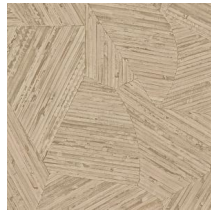

MAUNA

Collection Textura Ignis

Story behind the collection

The Textura Ignis wallpaper collection shines a spotlight on surprising textures you wouldn't immediately expect on a wall. Each design is a beautiful interpretation of an exceptional material, from luxurious textiles like silk, wool, and bouclé to sturdy plasterwork and rope. These unexpected textures come to life in high-quality vinyl, with a stunningly realistic appearance. Ignis is the Latin word for fire; a fitting name for a collection that brings warmth and character to any interior.

Technical specifications

Reference	81514A • Forest Walk
Product category	Refined
Composition	Vinyl wallpaper on non-woven backing
Description	Inspired by small pieces of rattan, which were inlaid by hand in a seemingly random pattern
Dimensions	Rolls of 10.05 m x 0.70 m = 7 m ² (11 yds x 27.56" = 75 sq. ft.)
Pattern repeat	Drop match 70/35 cm (27.56"/13.78")
Adhesive	Arte Clearpro or a good quality dispersion adhesive
How to paste	Paste the wall
Light resistance	Good lightfastness
How to remove	Strippable
Fire rating EU	B-s2, d0
Fire rating US	Class A
Maintenance	Extra-washable

Colourways (8)

81511A

81512A

81514A

81515A

81516A

81517A

81518A