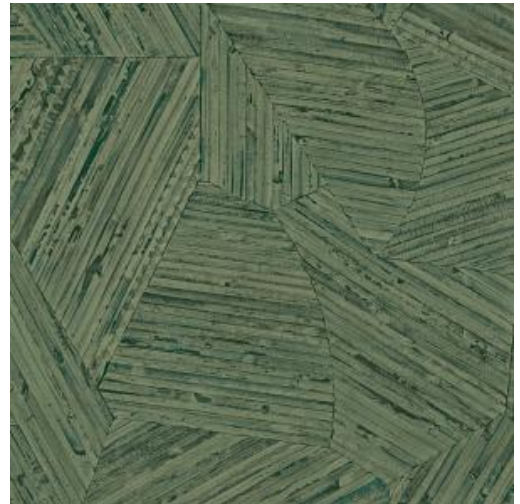

MAUNA

Collection Textura Ignis

Story behind the collection

The Textura Ignis wallpaper collection shines a spotlight on surprising textures you wouldn't immediately expect on a wall. Each design is a beautiful interpretation of an exceptional material, from luxurious textiles like silk, wool, and bouclé to sturdy plasterwork and rope. These unexpected textures come to life in high-quality vinyl, with a stunningly realistic appearance. Ignis is the Latin word for fire; a fitting name for a collection that brings warmth and character to any interior.

Technical specifications

Reference	81514A • Forest Walk
Product category	Refined
Composition	Vinyl wallpaper on non-woven backing
Description	Inspired by small pieces of rattan, which were inlaid by hand in a seemingly random pattern
Dimensions	Rolls of 10.05 m x 0.70 m = 7 m ² (11 yds x 27.56" = 75 sq. ft.)
Pattern repeat	Drop match 70/35 cm (27.56"/13.78")
Adhesive	Arte Clearpro or a good quality dispersion adhesive
How to paste	Paste the wall
Light resistance	Good lightfastness
How to remove	Strippable
Fire rating EU	B-s2, d0
Fire rating US	Class A
Maintenance	Extra-washable

Colourways (8)

81511A

81512A

81514A

81515A

81516A

81517A

81518A