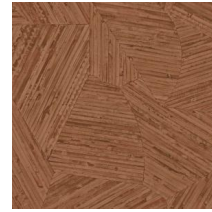

MAUNA

Collection Textura Ignis

Story behind the collection

The Textura Ignis wallpaper collection shines a spotlight on surprising textures you wouldn't immediately expect on a wall. Each design is a beautiful interpretation of an exceptional material, from luxurious textiles like silk, wool, and bouclé to sturdy plasterwork and rope. These unexpected textures come to life in high-quality vinyl, with a stunningly realistic appearance. Ignis is the Latin word for fire; a fitting name for a collection that brings warmth and character to any interior.

Technical specifications

Reference	81514A • Forest Walk
Product category	Refined
Composition	Vinyl wallpaper on non-woven backing
Description	Inspired by small pieces of rattan, which were inlaid by hand in a seemingly random pattern
Dimensions	Rolls of 10.05 m x 0.70 m = 7 m ² (11 yds x 27.56" = 75 sq. ft.)
Pattern repeat	Drop match 70/35 cm (27.56"/13.78")
Adhesive	Arte Clearpro or a good quality dispersion adhesive
How to paste	Paste the wall
Light resistance	Good lightfastness
How to remove	Strippable
Fire rating EU	B-s2, d0
Fire rating US	Class A
Maintenance	Extra-washable

Colourways (8)

81511A

81512A

81514A

81515A

81516A

81517A

81518A