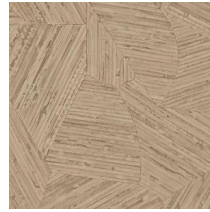

MAUNA

Collection Textura Ignis

Story behind the collection

The Textura Ignis wallpaper collection shines a spotlight on surprising textures you wouldn't immediately expect on a wall. Each design is a beautiful interpretation of an exceptional material, from luxurious textiles like silk, wool, and bouclé to sturdy plasterwork and rope. These unexpected textures come to life in high-quality vinyl, with a stunningly realistic appearance. Ignis is the Latin word for fire; a fitting name for a collection that brings warmth and character to any interior.

Technical specifications

Reference	81514A • Forest Walk
Product category	Refined
Composition	Vinyl wallpaper on non-woven backing
Description	Inspired by small pieces of rattan, which were inlaid by hand in a seemingly random pattern
Dimensions	Rolls of 10.05 m x 0.70 m = 7 m ² (11 yds x 27.56" = 75 sq. ft.)
Pattern repeat	Drop match 70/35 cm (27.56"/13.78")
Adhesive	Arte Clearpro or a good quality dispersion adhesive
How to paste	Paste the wall
Light resistance	Good lightfastness
How to remove	Strippable
Fire rating EU	B-s2, d0
Fire rating US	Class A
Maintenance	Extra-washable

Colourways (8)

81511A

81512A

81514A

81515A

81516A

81517A

81518A