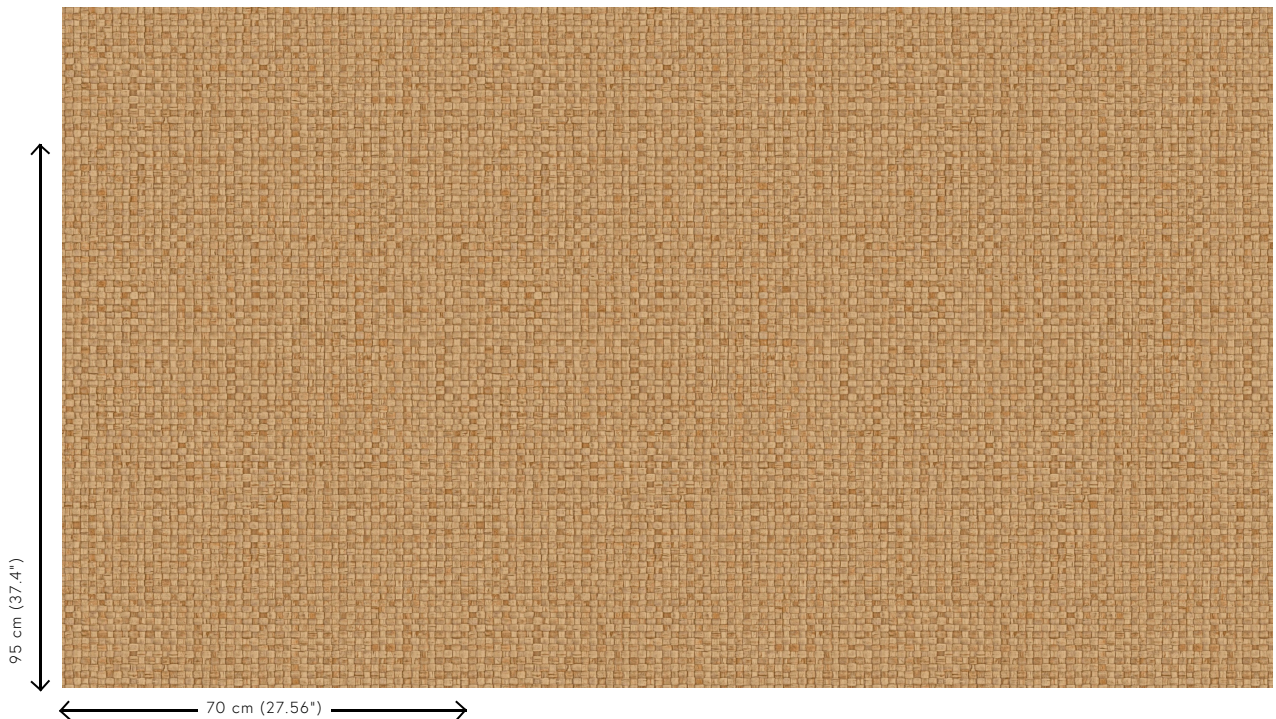

Technical specifications

Reference	<u>81543</u> • Bronze
Product category	Refined
Composition	Vinyl wallpaper on paper backing
Description	A stylish interpretation of hand-woven banana leaves
Dimensions	Rolls of 10.05 m x 0.70 m = 7 m ² (11 yds x 27.56" = 75 sq.ft.)
Pattern repeat	Straight match 95 cm (37.40")
Adhesive	Arte Clearpro or a good quality dispersion adhesive
How to paste	Method 1: paste the wall and moisten the wallcovering. Method 2: paste the wallcovering.
Light resistance	Good lightfastness
How to remove	Peelable
Fire retardant EU	B-s2, d0
Fire retardant US	Class A
Maintenance	Extra-washable

Colourways (10)

81540

81541

81542

81543

81544

81545

81546

81547

81548

81549

View

More info? [Click here](#)

Order samples, calculate quantities, view instructional videos, download technical information and more:
www.arte-international.com

ARTE®

wallcoverings for the ultimate in refinement