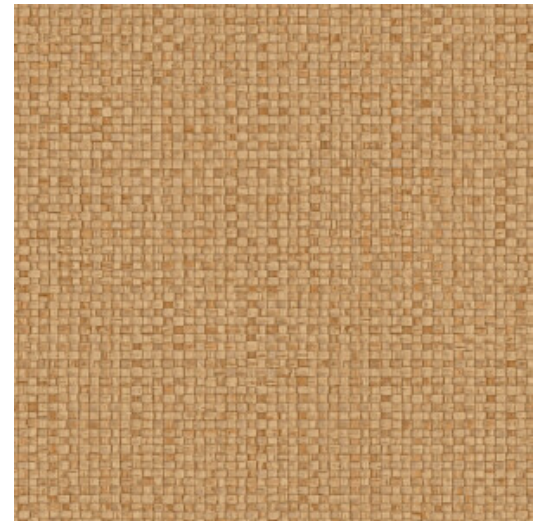

PUNA

Collection Lanai

Story behind the collection

Imagine a leisurely, long, balmy summer evening on a Hawaiian veranda, whiling away the time in a comfy wicker rocking chair. Why rush? You're on holiday, after all. Lanai was inspired by this sentiment. This enchanting wallpaper collection with an exotic twist was named after the Hawaiian word for veranda. Each design was hand-crafted and inlaid or embroidered with rattan and raffia with the utmost care, after which this superb artisanal artistry was rendered in vinyl. Lanai comes to life on the wall in fresh, natural colour combinations.

Technical specifications

Reference	<u>81543</u> • Bronze
Product category	Refined
Composition	Vinyl wallpaper on paper backing
Description	A stylish interpretation of hand-woven banana leaves
Dimensions	Rolls of 10.05 m x 0.70 m = 7 m ² (11 yds x 27.56" = 75 sq.ft.)
Pattern repeat	Straight match 95 cm (37.40")
Adhesive	Arte Clearpro or a good quality dispersion adhesive
How to paste	Method 1: paste the wall and moisten the wallcovering. Method 2: paste the wallcovering.
Light resistance	Good lightfastness
How to remove	Peelable
Fire retardant EU	B-s2, d0
Fire retardant US	Class A
Maintenance	Extra-washable

Colourways (10)

81540

81541

81542

81543

81544

81545

81546