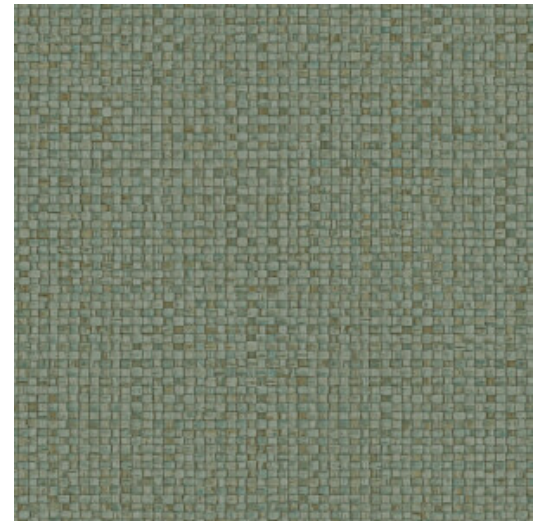

## Technical specifications

Reference	<u>81544</u> • Aqua
Product category	Refined
Composition	Vinyl wallpaper on paper backing
Description	A stylish interpretation of hand-woven banana leaves
Dimensions	Rolls of 10.05 m x 0.70 m = 7 m <sup>2</sup> (11 yds x 27.56" = 75 sq.ft.)
Pattern repeat	Straight match 95 cm (37.40")
Adhesive	Arte Clearpro or a good quality dispersion adhesive
How to paste	Method 1: paste the wall and moisten the wallcovering. Method 2: paste the wallcovering.
Light resistance	Good lightfastness
How to remove	Peelable
Fire retardant EU	B-s2, d0
Fire retardant US	Class A
Maintenance	Extra-washable

## Colourways (10)

81540

81541

81542

81543

81544

81545

81546