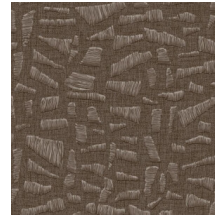

Technical specifications

Reference	<u>81560</u> • Lapis
Product category	Refined
Composition	Vinyl wallpaper on paper backing
Description	A realistic rendering of whimsical raffia embroidery on linen
Dimensions	Rolls of 10.05 m x 0.70 m = 7 m ² (11 yds x 27.56" = 75 sq.ft.)
Pattern repeat	Drop match 70/35 cm (27.56"/13.78")
Adhesive	Arte Clearpro or a good quality dispersion adhesive
How to paste	Method 1: paste the wall and moisten the wallcovering. Method 2: paste the wallcovering.
Light resistance	Good lightfastness
How to remove	Peelable
Fire retardant EU	B-s2, d0
Fire retardant US	Class A
Maintenance	Extra-washable

Colourways (8)

81560

81561

81562

81563

81564

81565

81566