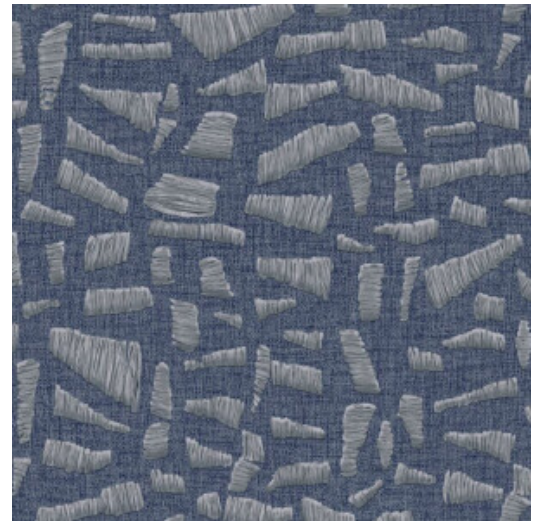

KONA

Collection Lanai

Story behind the collection

Imagine a leisurely, long, balmy summer evening on a Hawaiian veranda, whiling away the time in a comfy wicker rocking chair. Why rush? You're on holiday, after all. Lanai was inspired by this sentiment. This enchanting wallpaper collection with an exotic twist was named after the Hawaiian word for veranda. Each design was hand-crafted and inlaid or embroidered with rattan and raffia with the utmost care, after which this superb artisanal artistry was rendered in vinyl. Lanai comes to life on the wall in fresh, natural colour combinations.

Technical specifications

Reference	<u>81560</u> • Lapis
Product category	Refined
Composition	Vinyl wallpaper on paper backing
Description	A realistic rendering of whimsical raffia embroidery on linen
Dimensions	Rolls of 10.05 m x 0.70 m = 7 m ² (11 yds x 27.56" = 75 sq.ft.)
Pattern repeat	Drop match 70/35 cm (27.56"/13.78")
Adhesive	Arte Clearpro or a good quality dispersion adhesive
How to paste	Method 1: paste the wall and moisten the wallcovering. Method 2: paste the wallcovering.
Light resistance	Good lightfastness
How to remove	Peelable
Fire retardant EU	B-s2, d0
Fire retardant US	Class A
Maintenance	Extra-washable

Colourways (8)

81560

81561

81562

81563

81564

81565

81566