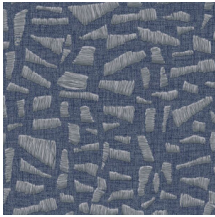

KONA

Collection Lanai

Story behind the collection

Imagine a leisurely, long, balmy summer evening on a Hawaiian veranda, whiling away the time in a comfy wicker rocking chair. Why rush? You're on holiday, after all. Lanai was inspired by this sentiment. This enchanting wallpaper collection with an exotic twist was named after the Hawaiian word for veranda. Each design was hand-crafted and inlaid or embroidered with rattan and raffia with the utmost care, after which this superb artisanal artistry was rendered in vinyl. Lanai comes to life on the wall in fresh, natural colour combinations.

Technical specifications

Reference	<u>81560</u> • Lapis
Product category	Refined
Composition	Vinyl wallpaper on paper backing
Description	A realistic rendering of whimsical raffia embroidery on linen
Dimensions	Rolls of 10.05 m x 0.70 m = 7 m ² (11 yds x 27.56" = 75 sq.ft.)
Pattern repeat	Drop match 70/35 cm (27.56"/13.78")
Adhesive	Arte Clearpro or a good quality dispersion adhesive
How to paste	Method 1: paste the wall and moisten the wallcovering. Method 2: paste the wallcovering.
Light resistance	Good lightfastness
How to remove	Peelable
Fire retardant EU	B-s2, d0
Fire retardant US	Class A
Maintenance	Extra-washable

Colourways (8)

81560

81561

81562

81563

81564

81565

81566