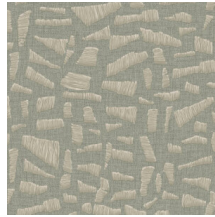

Technical specifications

Reference	<u>81560</u> • Lapis
Product category	Refined
Composition	Vinyl wallpaper on paper backing
Description	A realistic rendering of whimsical raffia embroidery on linen
Dimensions	Rolls of 10.05 m x 0.70 m = 7 m ² (11 yds x 27.56" = 75 sq.ft.)
Pattern repeat	Drop match 70/35 cm (27.56"/13.78")
Adhesive	Arte Clearpro or a good quality dispersion adhesive
How to paste	Method 1: paste the wall and moisten the wallcovering. Method 2: paste the wallcovering.
Light resistance	Good lightfastness
How to remove	Peelable
Fire retardant EU	B-s2, d0
Fire retardant US	Class A
Maintenance	Extra-washable

Colourways (8)

81560

81561

81562

81563

81564

81565

81566