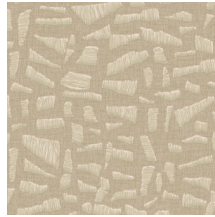

KONA

Collection Lanai

Story behind the collection

Imagine a leisurely, long, balmy summer evening on a Hawaiian veranda, whiling away the time in a comfy wicker rocking chair. Why rush? You're on holiday, after all. Lanai was inspired by this sentiment. This enchanting wallpaper collection with an exotic twist was named after the Hawaiian word for veranda. Each design was hand-crafted and inlaid or embroidered with rattan and raffia with the utmost care, after which this superb artisanal artistry was rendered in vinyl. Lanai comes to life on the wall in fresh, natural colour combinations.

Technical specifications

Reference	<u>81560</u> • Lapis
Product category	Refined
Composition	Vinyl wallpaper on paper backing
Description	A realistic rendering of whimsical raffia embroidery on linen
Dimensions	Rolls of 10.05 m x 0.70 m = 7 m ² (11 yds x 27.56" = 75 sq.ft.)
Pattern repeat	Drop match 70/35 cm (27.56"/13.78")
Adhesive	Arte Clearpro or a good quality dispersion adhesive
How to paste	Method 1: paste the wall and moisten the wallcovering. Method 2: paste the wallcovering.
Light resistance	Good lightfastness
How to remove	Peelable
Fire retardant EU	B-s2, d0
Fire retardant US	Class A
Maintenance	Extra-washable

Colourways (8)

81560

81561

81562

81563

81564

81565

81566