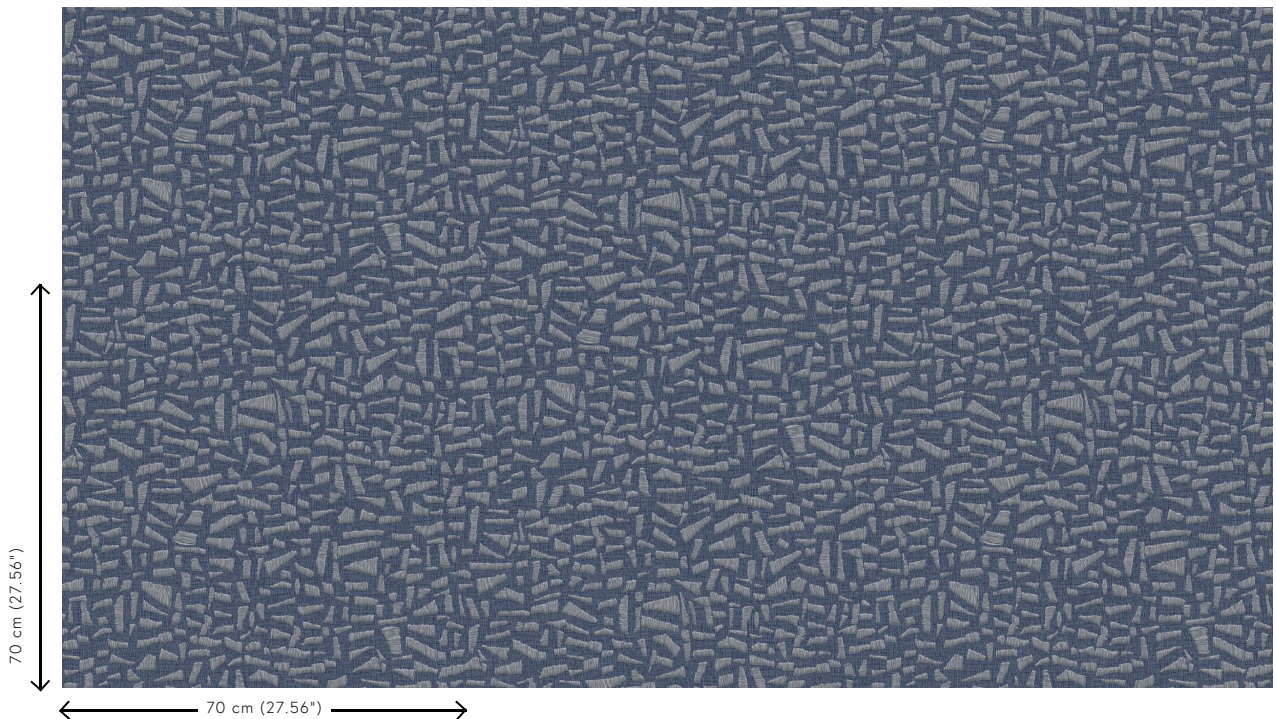

Colourways (8)

81560

81561

81562

81563

81564

81565

81566

81567

View

More info? [Click here](#)

Order samples, calculate quantities, view instructional videos, download technical information and more:
www.arte-international.com

ARTE®

wallcoverings for the ultimate in refinement