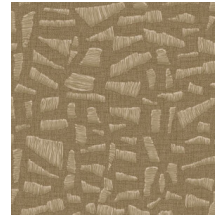

Technical specifications

Reference	<u>81560</u> • Lapis
Product category	Refined
Composition	Vinyl wallpaper on paper backing
Description	A realistic rendering of whimsical raffia embroidery on linen
Dimensions	Rolls of 10.05 m x 0.70 m = 7 m ² (11 yds x 27.56" = 75 sq.ft.)
Pattern repeat	Drop match 70/35 cm (27.56"/13.78")
Adhesive	Arte Clearpro or a good quality dispersion adhesive
How to paste	Method 1: paste the wall and moisten the wallcovering. Method 2: paste the wallcovering.
Light resistance	Good lightfastness
How to remove	Peelable
Fire retardant EU	B-s2, d0
Fire retardant US	Class A
Maintenance	Extra-washable

Colourways (8)

81560

81561

81562

81563

81564

81565

81566