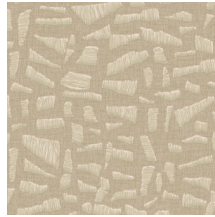

## Technical specifications

Reference	<b>81562</b> • Desert Dream
Product category	Refined
Composition	Vinyl wallpaper on paper backing
Description	A realistic rendering of whimsical raffia embroidery on linen
Dimensions	Rolls of 10.05 m x 0.70 m = 7 m <sup>2</sup> (11 yds x 27.56" = 75 sq.ft.)
Pattern repeat	Drop match 70/35 cm (27.56"/13.78")
Adhesive	Arte Clearpro or a good quality dispersion adhesive
How to paste	Method 1: paste the wall and moisten the wallcovering. Method 2: paste the wallcovering.
Light resistance	Good lightfastness
How to remove	Peelable
Fire retardant EU	B-s2, d0
Fire retardant US	Class A
Maintenance	Extra-washable

## Colourways (8)

81560

81561

81562

81563

81564

81565

81566