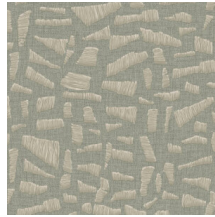

## Technical specifications

Reference	<b>81562</b> • Desert Dream
Product category	Refined
Composition	Vinyl wallpaper on paper backing
Description	A realistic rendering of whimsical raffia embroidery on linen
Dimensions	Rolls of 10.05 m x 0.70 m = 7 m <sup>2</sup> (11 yds x 27.56" = 75 sq.ft.)
Pattern repeat	Drop match 70/35 cm (27.56"/13.78")
Adhesive	Arte Clearpro or a good quality dispersion adhesive
How to paste	Method 1: paste the wall and moisten the wallcovering. Method 2: paste the wallcovering.
Light resistance	Good lightfastness
How to remove	Peelable
Fire retardant EU	B-s2, d0
Fire retardant US	Class A
Maintenance	Extra-washable

## Colourways (8)

81560

81561

81562

81563

81564

81565

81566