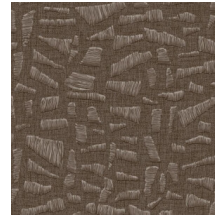

## Technical specifications

Reference	<b>81562</b> • Desert Dream
Product category	Refined
Composition	Vinyl wallpaper on paper backing
Description	A realistic rendering of whimsical raffia embroidery on linen
Dimensions	Rolls of 10.05 m x 0.70 m = 7 m <sup>2</sup> (11 yds x 27.56" = 75 sq.ft.)
Pattern repeat	Drop match 70/35 cm (27.56"/13.78")
Adhesive	Arte Clearpro or a good quality dispersion adhesive
How to paste	Method 1: paste the wall and moisten the wallcovering. Method 2: paste the wallcovering.
Light resistance	Good lightfastness
How to remove	Peelable
Fire retardant EU	B-s2, d0
Fire retardant US	Class A
Maintenance	Extra-washable

## Colourways (8)

81560

81561

81562

81563

81564

81565

81566