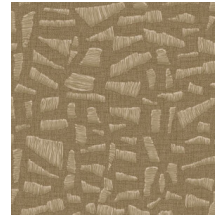

## Technical specifications

Reference	<b>81562</b> • Desert Dream
Product category	Refined
Composition	Vinyl wallpaper on paper backing
Description	A realistic rendering of whimsical raffia embroidery on linen
Dimensions	Rolls of 10.05 m x 0.70 m = 7 m <sup>2</sup> (11 yds x 27.56" = 75 sq.ft.)
Pattern repeat	Drop match 70/35 cm (27.56"/13.78")
Adhesive	Arte Clearpro or a good quality dispersion adhesive
How to paste	Method 1: paste the wall and moisten the wallcovering. Method 2: paste the wallcovering.
Light resistance	Good lightfastness
How to remove	Peelable
Fire retardant EU	B-s2, d0
Fire retardant US	Class A
Maintenance	Extra-washable

## Colourways (8)

81560

81561

81562

81563

81564

81565

81566