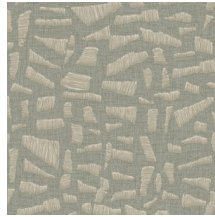

Technical specifications

Reference	<u>81563</u> • Dark Umber
Product category	Refined
Composition	Vinyl wallpaper on paper backing
Description	A realistic rendering of whimsical raffia embroidery on linen
Dimensions	Rolls of 10.05 m x 0.70 m = 7 m ² (11 yds x 27.56" = 75 sq.ft.)
Pattern repeat	Drop match 70/35 cm (27.56"/13.78")
Adhesive	Arte Clearpro or a good quality dispersion adhesive
How to paste	Method 1: paste the wall and moisten the wallcovering. Method 2: paste the wallcovering.
Light resistance	Good lightfastness
How to remove	Peelable
Fire retardant EU	B-s2, d0
Fire retardant US	Class A
Maintenance	Extra-washable

Colourways (8)

81560

81561

81562

81563

81564

81565

81566