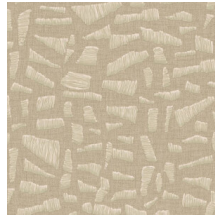

KONA

Collection Lanai

Story behind the collection

Imagine a leisurely, long, balmy summer evening on a Hawaiian veranda, whiling away the time in a comfy wicker rocking chair. Why rush? You're on holiday, after all. Lanai was inspired by this sentiment. This enchanting wallpaper collection with an exotic twist was named after the Hawaiian word for veranda. Each design was hand-crafted and inlaid or embroidered with rattan and raffia with the utmost care, after which this superb artisanal artistry was rendered in vinyl. Lanai comes to life on the wall in fresh, natural colour combinations.

Technical specifications

Reference	<u>81563</u> • Dark Umber
Product category	Refined
Composition	Vinyl wallpaper on paper backing
Description	A realistic rendering of whimsical raffia embroidery on linen
Dimensions	Rolls of 10.05 m x 0.70 m = 7 m ² (11 yds x 27.56" = 75 sq.ft.)
Pattern repeat	Drop match 70/35 cm (27.56"/13.78")
Adhesive	Arte Clearpro or a good quality dispersion adhesive
How to paste	Method 1: paste the wall and moisten the wallcovering. Method 2: paste the wallcovering.
Light resistance	Good lightfastness
How to remove	Peelable
Fire retardant EU	B-s2, d0
Fire retardant US	Class A
Maintenance	Extra-washable

Colourways (8)

81560

81561

81562

81563

81564

81565

81566