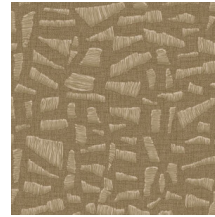

Technical specifications

Reference	<u>81563</u> • Dark Umber
Product category	Refined
Composition	Vinyl wallpaper on paper backing
Description	A realistic rendering of whimsical raffia embroidery on linen
Dimensions	Rolls of 10.05 m x 0.70 m = 7 m ² (11 yds x 27.56" = 75 sq.ft.)
Pattern repeat	Drop match 70/35 cm (27.56"/13.78")
Adhesive	Arte Clearpro or a good quality dispersion adhesive
How to paste	Method 1: paste the wall and moisten the wallcovering. Method 2: paste the wallcovering.
Light resistance	Good lightfastness
How to remove	Peelable
Fire retardant EU	B-s2, d0
Fire retardant US	Class A
Maintenance	Extra-washable

Colourways (8)

81560

81561

81562

81563

81564

81565

81566