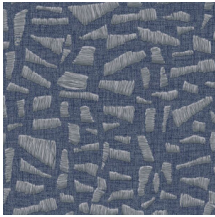

KONA

Collection Lanai

Story behind the collection

Imagine a leisurely, long, balmy summer evening on a Hawaiian veranda, whiling away the time in a comfy wicker rocking chair. Why rush? You're on holiday, after all. Lanai was inspired by this sentiment. This enchanting wallpaper collection with an exotic twist was named after the Hawaiian word for veranda. Each design was hand-crafted and inlaid or embroidered with rattan and raffia with the utmost care, after which this superb artisanal artistry was rendered in vinyl. Lanai comes to life on the wall in fresh, natural colour combinations.

Technical specifications

Reference	<u>81563</u> • Dark Umber
Product category	Refined
Composition	Vinyl wallpaper on paper backing
Description	A realistic rendering of whimsical raffia embroidery on linen
Dimensions	Rolls of 10.05 m x 0.70 m = 7 m ² (11 yds x 27.56" = 75 sq.ft.)
Pattern repeat	Drop match 70/35 cm (27.56"/13.78")
Adhesive	Arte Clearpro or a good quality dispersion adhesive
How to paste	Method 1: paste the wall and moisten the wallcovering. Method 2: paste the wallcovering.
Light resistance	Good lightfastness
How to remove	Peelable
Fire retardant EU	B-s2, d0
Fire retardant US	Class A
Maintenance	Extra-washable

Colourways (8)

81560

81561

81562

81563

81564

81565

81566