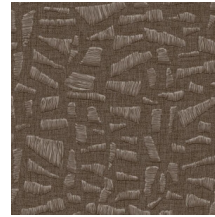

Technical specifications

Reference	<u>81563</u> • Dark Umber
Product category	Refined
Composition	Vinyl wallpaper on paper backing
Description	A realistic rendering of whimsical raffia embroidery on linen
Dimensions	Rolls of 10.05 m x 0.70 m = 7 m ² (11 yds x 27.56" = 75 sq.ft.)
Pattern repeat	Drop match 70/35 cm (27.56"/13.78")
Adhesive	Arte Clearpro or a good quality dispersion adhesive
How to paste	Method 1: paste the wall and moisten the wallcovering. Method 2: paste the wallcovering.
Light resistance	Good lightfastness
How to remove	Peelable
Fire retardant EU	B-s2, d0
Fire retardant US	Class A
Maintenance	Extra-washable

Colourways (8)

81560

81561

81562

81563

81564

81565

81566