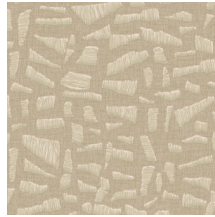

KONA

Collection Lanai

Story behind the collection

Imagine a leisurely, long, balmy summer evening on a Hawaiian veranda, whiling away the time in a comfy wicker rocking chair. Why rush? You're on holiday, after all. Lanai was inspired by this sentiment. This enchanting wallpaper collection with an exotic twist was named after the Hawaiian word for veranda. Each design was hand-crafted and inlaid or embroidered with rattan and raffia with the utmost care, after which this superb artisanal artistry was rendered in vinyl. Lanai comes to life on the wall in fresh, natural colour combinations.

Technical specifications

Reference	81564 • Morning Light
Product category	Refined
Composition	Vinyl wallpaper on paper backing
Description	A realistic rendering of whimsical raffia embroidery on linen
Dimensions	Rolls of 10.05 m x 0.70 m = 7 m ² (11 yds x 27.56" = 75 sq.ft.)
Pattern repeat	Drop match 70/35 cm (27.56"/13.78")
Adhesive	Arte Clearpro or a good quality dispersion adhesive
How to paste	Method 1: paste the wall and moisten the wallcovering. Method 2: paste the wallcovering.
Light resistance	Good lightfastness
How to remove	Peelable
Fire retardant EU	B-s2, d0
Fire retardant US	Class A
Maintenance	Extra-washable

Colourways (8)

81560

81561

81562

81563

81564

81565

81566