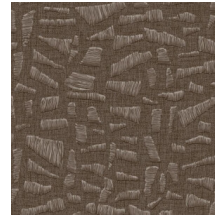

Technical specifications

Reference	81564 • Morning Light
Product category	Refined
Composition	Vinyl wallpaper on paper backing
Description	A realistic rendering of whimsical raffia embroidery on linen
Dimensions	Rolls of 10.05 m x 0.70 m = 7 m ² (11 yds x 27.56" = 75 sq.ft.)
Pattern repeat	Drop match 70/35 cm (27.56"/13.78")
Adhesive	Arte Clearpro or a good quality dispersion adhesive
How to paste	Method 1: paste the wall and moisten the wallcovering. Method 2: paste the wallcovering.
Light resistance	Good lightfastness
How to remove	Peelable
Fire retardant EU	B-s2, d0
Fire retardant US	Class A
Maintenance	Extra-washable

Colourways (8)

81560

81561

81562

81563

81564

81565

81566