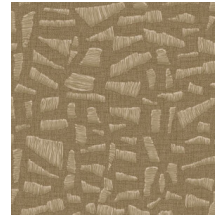

Technical specifications

Reference	81564 • Morning Light
Product category	Refined
Composition	Vinyl wallpaper on paper backing
Description	A realistic rendering of whimsical raffia embroidery on linen
Dimensions	Rolls of 10.05 m x 0.70 m = 7 m ² (11 yds x 27.56" = 75 sq.ft.)
Pattern repeat	Drop match 70/35 cm (27.56"/13.78")
Adhesive	Arte Clearpro or a good quality dispersion adhesive
How to paste	Method 1: paste the wall and moisten the wallcovering. Method 2: paste the wallcovering.
Light resistance	Good lightfastness
How to remove	Peelable
Fire retardant EU	B-s2, d0
Fire retardant US	Class A
Maintenance	Extra-washable

Colourways (8)

81560

81561

81562

81563

81564

81565

81566