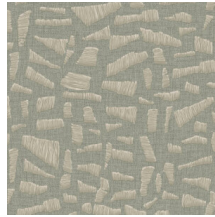

Technical specifications

Reference	81564 • Morning Light
Product category	Refined
Composition	Vinyl wallpaper on paper backing
Description	A realistic rendering of whimsical raffia embroidery on linen
Dimensions	Rolls of 10.05 m x 0.70 m = 7 m ² (11 yds x 27.56" = 75 sq.ft.)
Pattern repeat	Drop match 70/35 cm (27.56"/13.78")
Adhesive	Arte Clearpro or a good quality dispersion adhesive
How to paste	Method 1: paste the wall and moisten the wallcovering. Method 2: paste the wallcovering.
Light resistance	Good lightfastness
How to remove	Peelable
Fire retardant EU	B-s2, d0
Fire retardant US	Class A
Maintenance	Extra-washable

Colourways (8)

81560

81561

81562

81563

81564

81565

81566