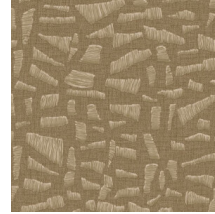

Technical specifications

Reference	<u>81565</u> • Eucalyptus
Product category	Refined
Composition	Vinyl wallpaper on paper backing
Description	A realistic rendering of whimsical raffia embroidery on linen
Dimensions	Rolls of 10.05 m x 0.70 m = 7 m ² (11 yds x 27.56" = 75 sq.ft.)
Pattern repeat	Drop match 70/35 cm (27.56"/13.78")
Adhesive	Arte Clearpro or a good quality dispersion adhesive
How to paste	Method 1: paste the wall and moisten the wallcovering. Method 2: paste the wallcovering.
Light resistance	Good lightfastness
How to remove	Peelable
Fire retardant EU	B-s2, d0
Fire retardant US	Class A
Maintenance	Extra-washable

Colourways (8)

81560

81561

81562

81563

81564

81565

81566