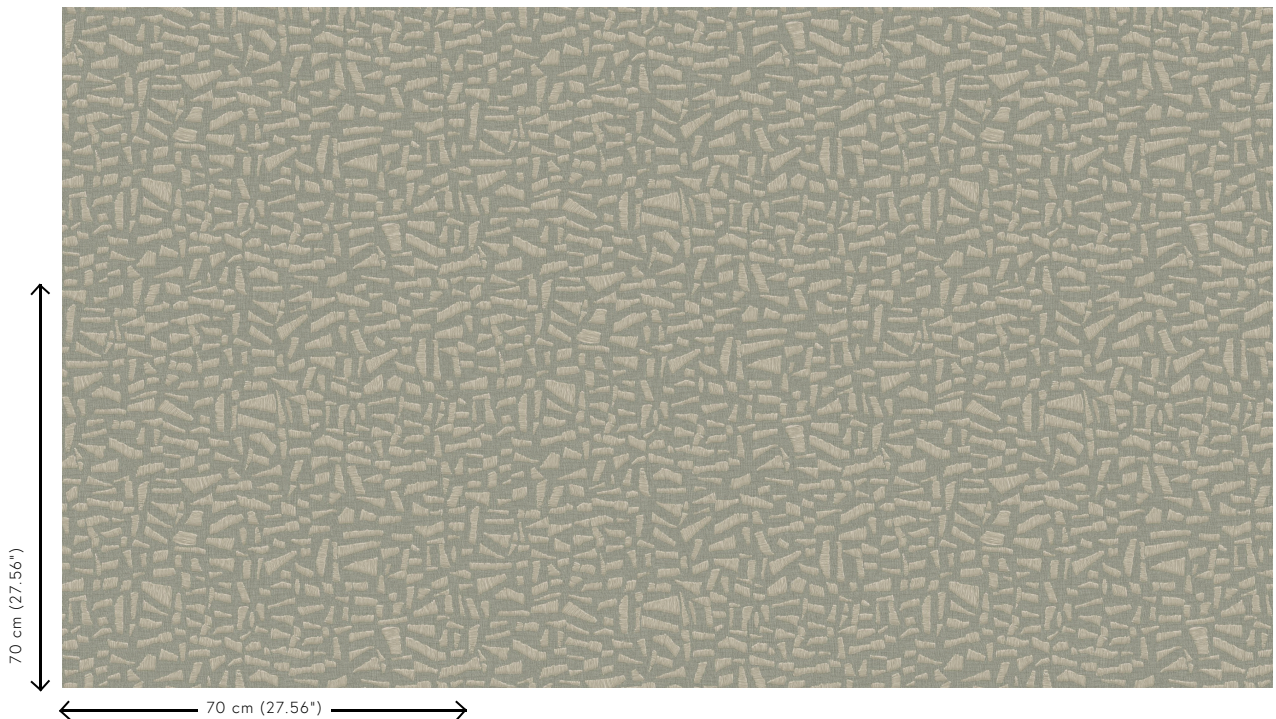

Colourways (8)

81560

81561

81562

81563

81564

81565

81566

81567

View

More info? [Click here](#)

Order samples, calculate quantities, view instructional videos, download technical information and more:
www.arte-international.com

ARTE®

wallcoverings for the ultimate in refinement