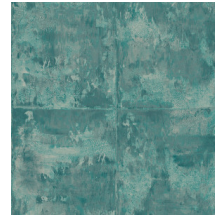

PLATINUM

Collection Icons

Story behind the collection

Icons charms with its versatility of materials, all established values in interior decorating, such as shagreen leather (galuchat), bouclé fabric, metal accents and rattan. However, the application of these evergreens on the wall is extremely surprising and original. Typical are the various geometric patterns that show a striking block motif. Not only the warm material mix is a surprising factor, the varying incidence of light and the play of matt and gloss also give an extra luxurious dimension.

Technical specifications

Reference	85500 • Warm Gold
Product category	Exquisite
Composition	Metallic wallcovering on non-woven backing
Description	This block pattern with a warm metal look creates a weathered effect
Dimensions	Width 90 cm (35.43"), sold by the linear metre/yard
Pattern repeat	Drop match 128/64 cm (50.39"/25.20")
Adhesive	Arte Clearpro or a good quality dispersion adhesive
How to paste	Paste the wall
Light resistance	Good lightfastness
How to remove	Strippable
Fire retardant EU	B-s1, d0
Fire retardant US	Class A
Maintenance	Washable
IMO Certified	 0493/22

Colourways (9)

85500

85501

85502

85503

85504

85505

85506