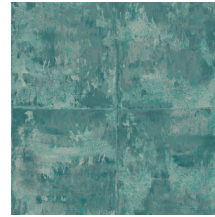

PLATINUM

Collection Icons

Story behind the collection

Icons charms with its versatility of materials, all established values in interior decorating, such as shagreen leather (galuchat), bouclé fabric, metal accents and rattan. However, the application of these evergreens on the wall is extremely surprising and original. Typical are the various geometric patterns that show a striking block motif. Not only the warm material mix is a surprising factor, the varying incidence of light and the play of matt and gloss also give an extra luxurious dimension.

Technical specifications

Reference	85500 • Warm Gold
Product category	Exquisite
Composition	Metallic wallcovering on non-woven backing
Description	This block pattern with a warm metal look creates a weathered effect
Dimensions	Width 90 cm (35.43"), sold by the linear metre/yard
Pattern repeat	Drop match 128/64 cm (50.39"/25.20")
Adhesive	Arte Clearpro or a good quality dispersion adhesive
How to paste	Paste the wall
Light resistance	Good lightfastness
How to remove	Strippable
Fire retardant EU	B-s1, d0
Fire retardant US	Class A
Maintenance	Washable
IMO Certified	

0493/22

Colourways (9)

85500

85501

85502

85503

85504

85505