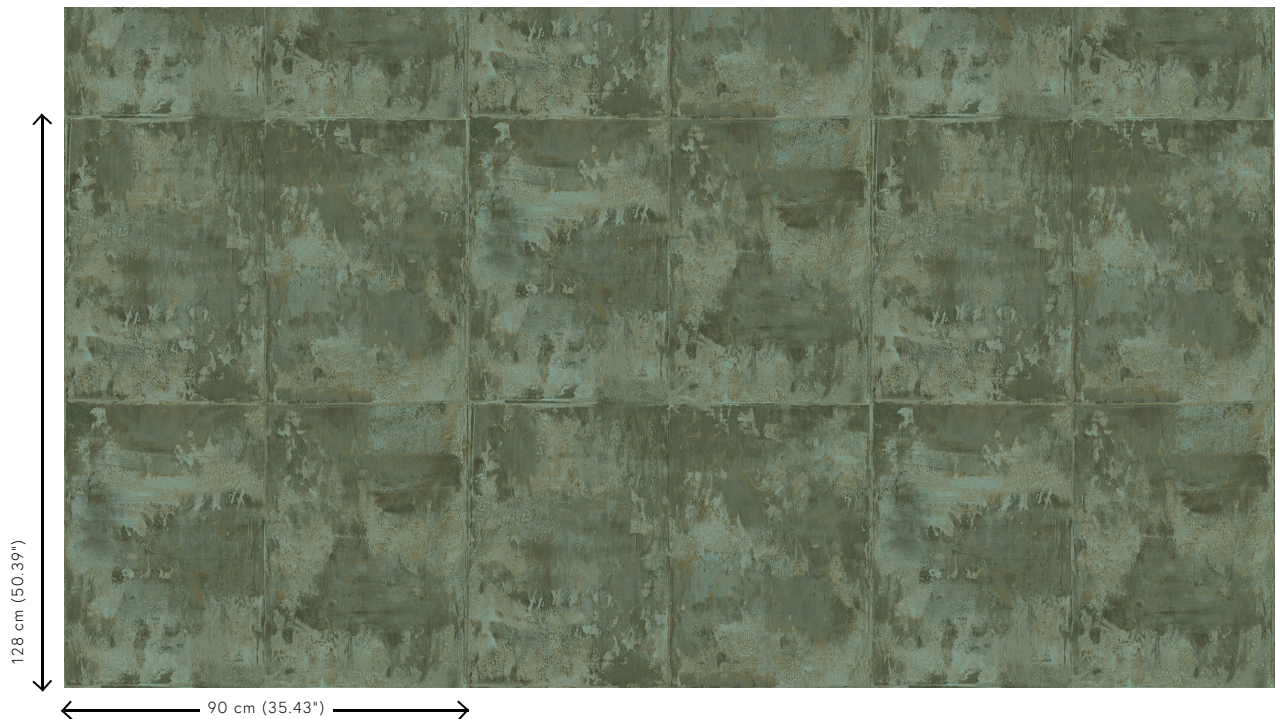

Colourways (9)

View

More info? [Click here](#)

Order samples, calculate quantities, view instructional videos, download technical information and more:
www.arte-international.com

ARTE®

wallcoverings for the ultimate in refinement