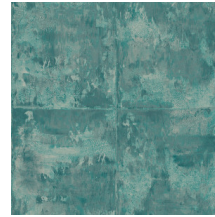

## Technical specifications

Reference	<b>85507</b> • Trumpet Silver
Product category	Exquisite
Composition	Metallic wallcovering on non-woven backing
Description	This block pattern with a warm metal look creates a weathered effect
Dimensions	Width 90 cm (35.43"), sold by the linear metre/yard
Pattern repeat	Drop match 128/64 cm (50.39"/25.20")
Adhesive	Arte Clearpro or a good quality dispersion adhesive
How to paste	Paste the wall
Light resistance	Good lightfastness
How to remove	Strippable
Fire retardant EU	B-s1, d0
Fire retardant US	Class A
Maintenance	Washable
IMO Certified	 0493/22

## Colourways (9)

85500

85501

85502

85503

85504

85505

85506