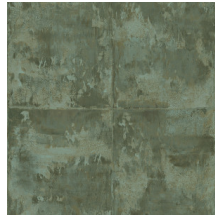

## Story behind the collection

Icons charms with its versatility of materials, all established values in interior decorating, such as shagreen leather (galuchat), bouclé fabric, metal accents and rattan. However, the application of these evergreens on the wall is extremely surprising and original. Typical are the various geometric patterns that show a striking block motif. Not only the warm material mix is a surprising factor, the varying incidence of light and the play of matt and gloss also give an extra luxurious dimension.

## Technical specifications

Reference	<b>85507</b> • Trumpet Silver
Product category	Exquisite
Composition	Metallic wallcovering on non-woven backing
Description	This block pattern with a warm metal look creates a weathered effect
Dimensions	Width 90 cm (35.43"), sold by the linear metre/yard
Pattern repeat	Drop match 128/64 cm (50.39"/25.20")
Adhesive	Arte Clearpro or a good quality dispersion adhesive
How to paste	Paste the wall
Light resistance	Good lightfastness
How to remove	Strippable
Fire retardant EU	B-s1, d0
Fire retardant US	Class A
Maintenance	Washable
IMO Certified	 0493/22

## Colourways (9)

85500

85501

85502

85503

85504

85505

85506