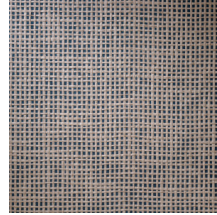

## Story behind the collection

Arte has always had a predilection for unusual materials, with the brand's designers creating superb wallcoverings from many unique materials they find around the world. Designs with natural materials are a mainstay of its collections. Raffia, sisal, mica and banana bark are just a few of the stunning natural products Arte uses for its amazingly diverse range of natural wallcoverings. This collection is a homage to the beauty of these products.

## Technical specifications

Reference	<a href="#">85530A</a> • Brick Red
Product category	Exquisite
Composition	Natural wallcovering on non-woven backing
Description	The technique forms a waffled effect that is reminiscent of waffle linen fabric
Dimensions	Width 91,44 cm (36.00"), sold by the linear metre/yard
Pattern repeat	Free match 0 cm (0.00")
Adhesive	Arte Clearpro or a good quality dispersion adhesive
How to paste	Paste the wall
Light resistance	Moderate lightfastness
How to remove	Strippable
Fire retardant EU	B-s1, d0
Fire retardant US	Class A
Maintenance	Spongeable during hanging (dab away damp glue)

## Colourways (5)

85530A

85531A

85532A

85533A

85534A

More info? [Click here](#)

Order samples, calculate quantities, view instructional videos, download technical information and more:  
[www.arte-international.com](http://www.arte-international.com)