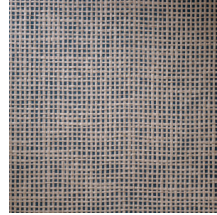

WAFFLE WEAVE

Collection Icons

Story behind the collection

Icons charms with its versatility of materials, all established values in interior decorating, such as shagreen leather (galuchat), bouclé fabric, metal accents and rattan. However, the application of these evergreens on the wall is extremely surprising and original. Typical are the various geometric patterns that show a striking block motif. Not only the warm material mix is a surprising factor, the varying incidence of light and the play of matt and gloss also give an extra luxurious dimension.

Technical specifications

Reference	<u>85533</u> • Warm Grey
Product category	Exquisite
Composition	Natural wallcovering on non-woven backing
Description	The technique forms a waffled effect that is reminiscent of waffle linen fabric
Dimensions	Width 91,44 cm (36.00"), sold by the linear metre/yard
Pattern repeat	Free match 0 cm (0.00")
Adhesive	Arte Clearpro or a good quality dispersion adhesive
How to paste	Paste the wall
Light resistance	Moderate lightfastness
How to remove	Strippable
Fire retardant EU	B-s1, d0
Fire retardant US	Class A
Maintenance	Spongeable during hanging (dab away damp glue)

Colourways (5)

85530

85531

85532

85533

85534

More info? [Click here](#)

Order samples, calculate quantities, view instructional videos, download technical information and more:
www.arte-international.com