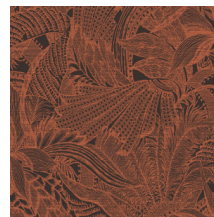

SYMBIOSIS

Collection Icons

Story behind the collection

Icons charms with its versatility of materials, all established values in interior decorating, such as shagreen leather (galuchat), bouclé fabric, metal accents and rattan. However, the application of these evergreens on the wall is extremely surprising and original. Typical are the various geometric patterns that show a striking block motif. Not only the warm material mix is a surprising factor, the varying incidence of light and the play of matt and gloss also give an extra luxurious dimension.

Colourways (4)

85560

85561

85562

85563

View

More info? [Click here](#)

Order samples, calculate quantities, view instructional videos, download technical information and more:
www.arte-international.com