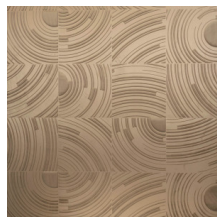

## Story behind the collection

The soft velvet gives your interior the most exclusive touch. The innovative three-dimensional technology provides depth and pronounced structure to the wall.

## Technical specifications

Reference	<u>87002</u>
Product category	Couture
Composition	3D textile wallcovering on non-woven backing
Description	Luxurious wallcovering with a soft velvet touch
Dimensions	Width 120 cm (47.24"), sold by the linear metre/yard
Pattern repeat	Free match 0 cm (0.00"), respecting the design height of 30 cm (11.81")
Remark	Stain and water repellent, positive acoustic effect
Adhesive	Arte Clearpro or a good quality dispersion adhesive
How to paste	Paste the wall
Light resistance	Good lightfastness
How to remove	Strippable
Fire retardant EU	C-s1, d0
Fire retardant US	Class A
Maintenance	Spongeable during hanging (dab away damp glue)

## Colourways (5)

87000

87001

87002

87003

87004