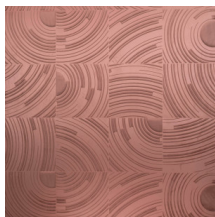

## Story behind the collection

The soft velvet gives your interior the most exclusive touch. The innovative three-dimensional technology provides depth and pronounced structure to the wall.

## Colourways (5)

87000

87001

87002

87003

87004