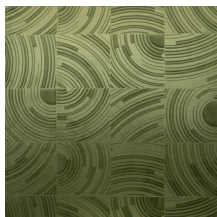

## Story behind the collection

The soft velvet gives your interior the most exclusive touch. The innovative three-dimensional technology provides depth and pronounced structure to the wall.

## Technical specifications

Reference	<u>87002</u>
Product category	Couture
Composition	3D textile wallcovering on non-woven backing
Description	Luxurious wallcovering with a soft velvet touch
Dimensions	Width 120 cm (47.24"), sold by the linear metre/yard
Pattern repeat	Free match 0 cm (0.00"), respecting the design height of 30 cm (11.81")
Remark	Stain and water repellent, positive acoustic effect
Adhesive	Arte Clearpro or a good quality dispersion adhesive
How to paste	Paste the wall
Light resistance	Good lightfastness
How to remove	Strippable
Fire retardant EU	C-s1, d0
Fire retardant US	Class A
Maintenance	Spongeable during hanging (dab away damp glue)

## Colourways (5)

87000

87001

87002

87003

87004