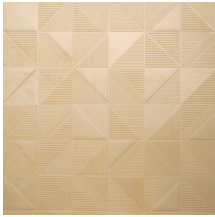

## Story behind the collection

The soft velvet gives your interior the most exclusive touch. The innovative three-dimensional technology provides depth and pronounced structure to the wall.

## Technical specifications

Reference	<u>87010</u>
Product category	Couture
Composition	3D textile wallcovering on non-woven backing
Description	Luxurious wallcovering with a soft velvet touch
Dimensions	Width 114 cm (44.88"), sold by the linear metre/yard
Pattern repeat	Free match 0 cm (0.00"), respecting the design height of 19.50 cm (7.68")
Remark	Stain and water repellent, positive acoustic effect
Adhesive	Arte Clearpro or a good quality dispersion adhesive
How to paste	Paste the wall
Light resistance	Good lightfastness
How to remove	Strippable
Fire retardant EU	C-s2, d0
Fire retardant US	Class A
Maintenance	Spongeable during hanging (dab away damp glue)

## Colourways (5)

87010

87011

87012

87013

87014