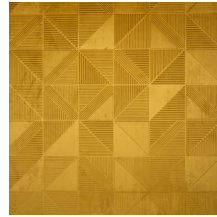

## Story behind the collection

The soft velvet gives your interior the most exclusive touch. The innovative three-dimensional technology provides depth and pronounced structure to the wall.

## Technical specifications

Reference	<u>87010</u>
Product category	Couture
Composition	3D textile wallcovering on non-woven backing
Description	Luxurious wallcovering with a soft velvet touch
Dimensions	Width 114 cm (44.88"), sold by the linear metre/yard
Pattern repeat	Free match 0 cm (0.00"), respecting the design height of 19.50 cm (7.68")
Remark	Stain and water repellent, positive acoustic effect
Adhesive	Arte Clearpro or a good quality dispersion adhesive
How to paste	Paste the wall
Light resistance	Good lightfastness
How to remove	Strippable
Fire retardant EU	C-s2, d0
Fire retardant US	Class A
Maintenance	Spongeable during hanging (dab away damp glue)

## Colourways (5)

87010

87011

87012

87013

87014