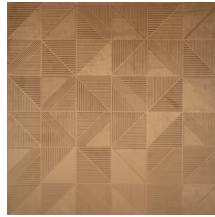

## Story behind the collection

The soft velvet gives your interior the most exclusive touch. The innovative three-dimensional technology provides depth and pronounced structure to the wall.

## Technical specifications

Reference	<u>87010</u>
Product category	Couture
Composition	3D textile wallcovering on non-woven backing
Description	Luxurious wallcovering with a soft velvet touch
Dimensions	Width 114 cm (44.88"), sold by the linear metre/yard
Pattern repeat	Free match 0 cm (0.00"), respecting the design height of 19.50 cm (7.68")
Remark	Stain and water repellent, positive acoustic effect
Adhesive	Arte Clearpro or a good quality dispersion adhesive
How to paste	Paste the wall
Light resistance	Good lightfastness
How to remove	Strippable
Fire retardant EU	C-s2, d0
Fire retardant US	Class A
Maintenance	Spongeable during hanging (dab away damp glue)

## Colourways (5)

87010

87011

87012

87013

87014