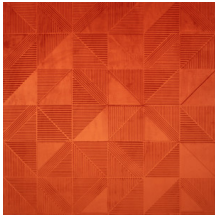

## Story behind the collection

The soft velvet gives your interior the most exclusive touch. The innovative three-dimensional technology provides depth and pronounced structure to the wall.

## Technical specifications

Reference	<u>87010</u>
Product category	Couture
Composition	3D textile wallcovering on non-woven backing
Description	Luxurious wallcovering with a soft velvet touch
Dimensions	Width 114 cm (44.88"), sold by the linear metre/yard
Pattern repeat	Free match 0 cm (0.00"), respecting the design height of 19.50 cm (7.68")
Remark	Stain and water repellent, positive acoustic effect
Adhesive	Arte Clearpro or a good quality dispersion adhesive
How to paste	Paste the wall
Light resistance	Good lightfastness
How to remove	Strippable
Fire retardant EU	C-s2, d0
Fire retardant US	Class A
Maintenance	Spongeable during hanging (dab away damp glue)

## Colourways (5)

87010

87011

87012

87013

87014