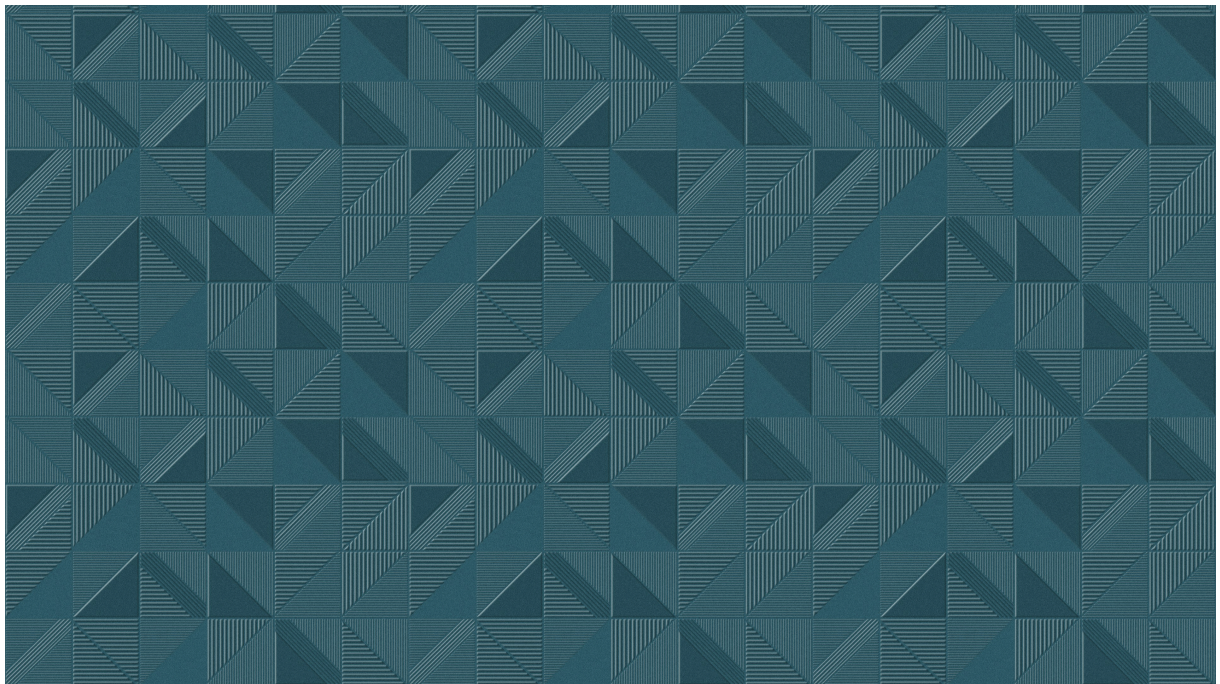

TETRA

Collection Velveteen

Story behind the collection

The soft velvet gives your interior the most exclusive touch. The innovative three-dimensional technology provides depth and pronounced structure to the wall.

Technical specifications

Reference	<u>87013</u>
Product category	Couture
Composition	3D textile wallcovering on non-woven backing
Description	Luxurious wallcovering with a soft velvet touch
Dimensions	Width 114 cm (44.88"), sold by the linear metre/yard
Pattern repeat	Free match 0 cm (0.00"), respecting the design height of 19.50 cm (7.68")
Remark	Stain and water repellent, positive acoustic effect
Adhesive	Arte Clearpro or a good quality dispersion adhesive
How to paste	Paste the wall
Light resistance	Good lightfastness
How to remove	Strippable
Fire retardant EU	C-s1, d0
Fire retardant US	Class A
Maintenance	Spongeable during hanging (dab away damp glue)

Colourways (5)

87010

87011

87012

87013

87014

View

← 114 cm (44.88") →