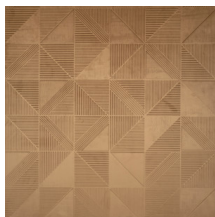

## Story behind the collection

The soft velvet gives your interior the most exclusive touch. The innovative three-dimensional technology provides depth and pronounced structure to the wall.

## Technical specifications

Reference	<u>87013</u>
Product category	Couture
Composition	3D textile wallcovering on non-woven backing
Description	Luxurious wallcovering with a soft velvet touch
Dimensions	Width 114 cm (44.88"), sold by the linear metre/yard
Pattern repeat	Free match 0 cm (0.00"), respecting the design height of 19.50 cm (7.68")
Remark	Stain and water repellent, positive acoustic effect
Adhesive	Arte Clearpro or a good quality dispersion adhesive
How to paste	Paste the wall
Light resistance	Good lightfastness
How to remove	Strippable
Fire retardant EU	C-s2, d0
Fire retardant US	Class A
Maintenance	Spongeable during hanging (dab away damp glue)

## Colourways (5)

87010

87011

87012

87013

87014