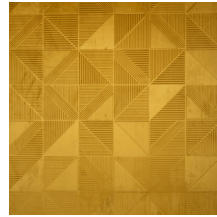

TETRA

Collection Velveteen

Story behind the collection

The soft velvet gives your interior the most exclusive touch. The innovative three-dimensional technology provides depth and pronounced structure to the wall.

Technical specifications

Reference	<u>87013</u>
Product category	Couture
Composition	3D textile wallcovering on non-woven backing
Description	Luxurious wallcovering with a soft velvet touch
Dimensions	Width 114 cm (44.88"), sold by the linear metre/yard
Pattern repeat	Free match 0 cm (0.00"), respecting the design height of 19.50 cm (7.68")
Remark	Stain and water repellent, positive acoustic effect
Adhesive	Arte Clearpro or a good quality dispersion adhesive
How to paste	Paste the wall
Light resistance	Good lightfastness
How to remove	Strippable
Fire retardant EU	C-s1, d0
Fire retardant US	Class A
Maintenance	Spongeable during hanging (dab away damp glue)

Colourways (5)

87010

87011

87012

87013

87014

View

← 114 cm (44.88") →