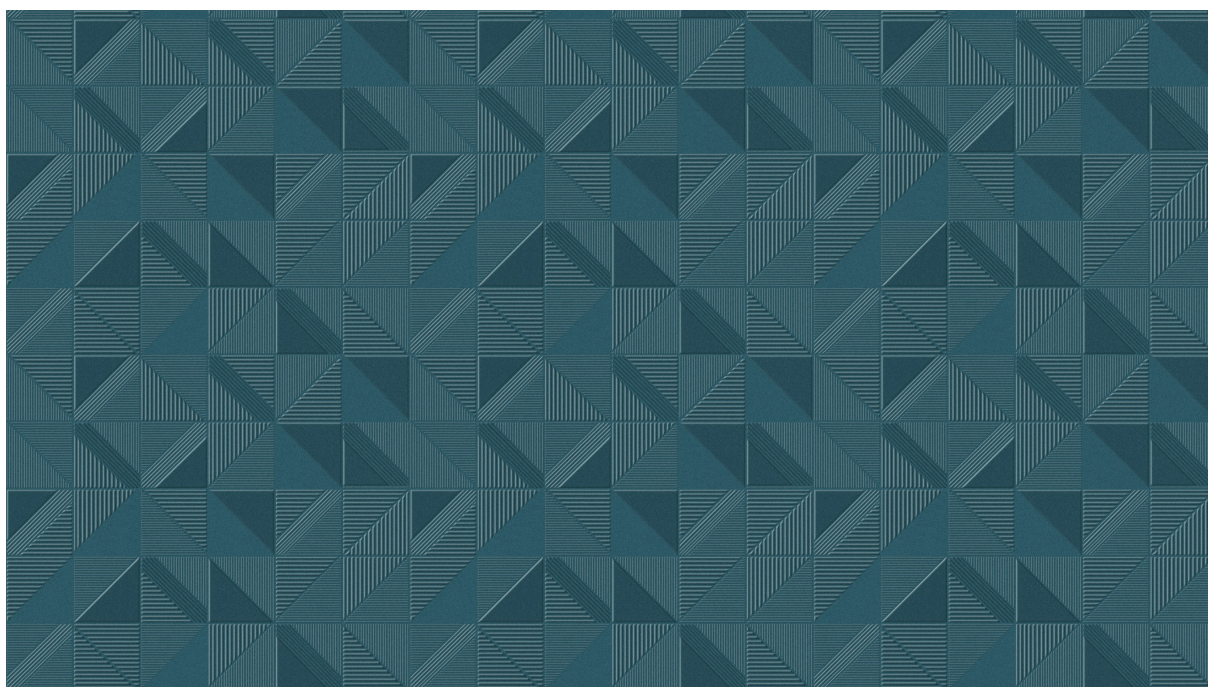

TETRA

Collection Velveteen

Story behind the collection

The soft velvet gives your interior the most exclusive touch. The innovative three-dimensional technology provides depth and pronounced structure to the wall.

Technical specifications

Reference	<u>87013</u>
Product category	Couture
Composition	3D textile wallcovering on non-woven backing
Description	Luxurious wallcovering with a soft velvet touch
Dimensions	Width 114 cm (44.88"), sold by the linear metre/yard
Pattern repeat	Free match 0 cm (0.00"), respecting the design height of 19.50 cm (7.68")
Remark	Stain and water repellent, positive acoustic effect
Adhesive	Arte Clearpro or a good quality dispersion adhesive
How to paste	Paste the wall
Light resistance	Good lightfastness
How to remove	Strippable
Fire retardant EU	C-s2, d0
Fire retardant US	Class A
Maintenance	Spongeable during hanging (dab away damp glue)

Colourways (5)

87010

87011

87012

87013

87014

View

← 114 cm (44.88") →