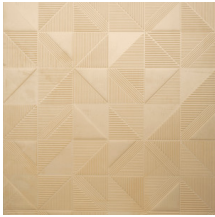

TETRA

Collection Velveteen

Story behind the collection

The soft velvet gives your interior the most exclusive touch. The innovative three-dimensional technology provides depth and pronounced structure to the wall.

Technical specifications

Reference	<u>87013</u>
Product category	Couture
Composition	3D textile wallcovering on non-woven backing
Description	Luxurious wallcovering with a soft velvet touch
Dimensions	Width 114 cm (44.88"), sold by the linear metre/yard
Pattern repeat	Free match 0 cm (0.00"), respecting the design height of 19.50 cm (7.68")
Remark	Stain and water repellent, positive acoustic effect
Adhesive	Arte Clearpro or a good quality dispersion adhesive
How to paste	Paste the wall
Light resistance	Good lightfastness
How to remove	Strippable
Fire retardant EU	C-s1, d0
Fire retardant US	Class A
Maintenance	Spongeable during hanging (dab away damp glue)

Colourways (5)

87010

87011

87012

87013

87014

View

← 114 cm (44.88") →