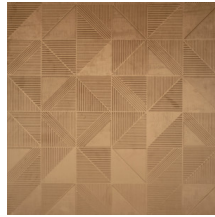

TETRA

Collection Velveteen

Story behind the collection

The soft velvet gives your interior the most exclusive touch. The innovative three-dimensional technology provides depth and pronounced structure to the wall.

Technical specifications

Reference	<u>87013</u>
Product category	Couture
Composition	3D textile wallcovering on non-woven backing
Description	Luxurious wallcovering with a soft velvet touch
Dimensions	Width 114 cm (44.88"), sold by the linear metre/yard
Pattern repeat	Free match 0 cm (0.00"), respecting the design height of 19.50 cm (7.68")
Remark	Stain and water repellent, positive acoustic effect
Adhesive	Arte Clearpro or a good quality dispersion adhesive
How to paste	Paste the wall
Light resistance	Good lightfastness
How to remove	Strippable
Fire retardant EU	C-s1, d0
Fire retardant US	Class A
Maintenance	Spongeable during hanging (dab away damp glue)

Colourways (5)

87010

87011

87012

87013

87014

View

← 114 cm (44.88") →