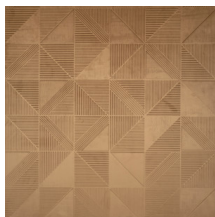

TETRA

Collection Velveteen

Story behind the collection

The soft velvet gives your interior the most exclusive touch. The innovative three-dimensional technology provides depth and pronounced structure to the wall.

Technical specifications

Reference	<u>87013</u>
Product category	Couture
Composition	3D textile wallcovering on non-woven backing
Description	Luxurious wallcovering with a soft velvet touch
Dimensions	Width 114 cm (44.88"), sold by the linear metre/yard
Pattern repeat	Free match 0 cm (0.00"), respecting the design height of 19.50 cm (7.68")
Remark	Stain and water repellent, positive acoustic effect
Adhesive	Arte Clearpro or a good quality dispersion adhesive
How to paste	Paste the wall
Light resistance	Good lightfastness
How to remove	Strippable
Fire retardant EU	C-s2, d0
Fire retardant US	Class A
Maintenance	Spongeable during hanging (dab away damp glue)

Colourways (5)

87010

87011

87012

87013

87014

View

← 114 cm (44.88") →