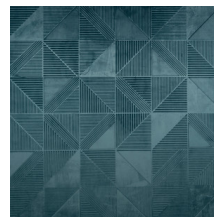

Technical specifications

Reference	<u>87013</u>
Product category	Couture
Composition	3D textile wallcovering on non-woven backing
Description	Luxurious wallcovering with a soft velvet touch
Dimensions	Width 114 cm (44.88"), sold by the linear metre/yard
Pattern repeat	Free match 0 cm (0.00"), respecting the design height of 19.50 cm (7.68")
Remark	Stain and water repellent, positive acoustic effect
Adhesive	Arte Clearpro or a good quality dispersion adhesive
How to paste	Paste the wall
Light resistance	Good lightfastness
How to remove	Strippable
Fire retardant EU	C-s2, d0
Fire retardant US	Class A
Maintenance	Spongeable during hanging (dab away damp glue)

Colourways (5)

87010

87011

87012

87013

87014

View

← 114 cm (44.88") →