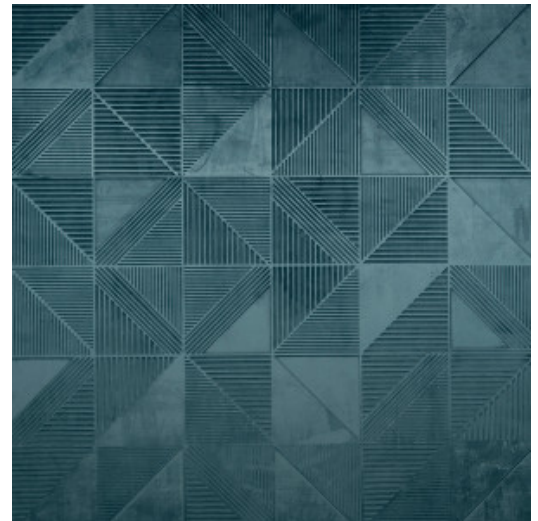

## Story behind the collection

The soft velvet gives your interior the most exclusive touch. The innovative three-dimensional technology provides depth and pronounced structure to the wall.

## Technical specifications

Reference	<u>87013</u>
Product category	Couture
Composition	3D textile wallcovering on non-woven backing
Description	Luxurious wallcovering with a soft velvet touch
Dimensions	Width 114 cm (44.88"), sold by the linear metre/yard
Pattern repeat	Free match 0 cm (0.00"), respecting the design height of 19.50 cm (7.68")
Remark	Stain and water repellent, positive acoustic effect
Adhesive	Arte Clearpro or a good quality dispersion adhesive
How to paste	Paste the wall
Light resistance	Good lightfastness
How to remove	Strippable
Fire retardant EU	C-s2, d0
Fire retardant US	Class A
Maintenance	Spongeable during hanging (dab away damp glue)