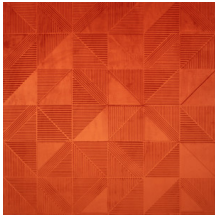

TETRA

Collection Velveteen

Story behind the collection

The soft velvet gives your interior the most exclusive touch. The innovative three-dimensional technology provides depth and pronounced structure to the wall.

Technical specifications

Reference	<u>87013</u>
Product category	Couture
Composition	3D textile wallcovering on non-woven backing
Description	Luxurious wallcovering with a soft velvet touch
Dimensions	Width 114 cm (44.88"), sold by the linear metre/yard
Pattern repeat	Free match 0 cm (0.00"), respecting the design height of 19.50 cm (7.68")
Remark	Stain and water repellent, positive acoustic effect
Adhesive	Arte Clearpro or a good quality dispersion adhesive
How to paste	Paste the wall
Light resistance	Good lightfastness
How to remove	Strippable
Fire retardant EU	C-s1, d0
Fire retardant US	Class A
Maintenance	Spongeable during hanging (dab away damp glue)

Colourways (5)

87010

87011

87012

87013

87014

View

← 114 cm (44.88") →