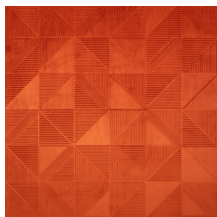

## Story behind the collection

The soft velvet gives your interior the most exclusive touch. The innovative three-dimensional technology provides depth and pronounced structure to the wall.

## Technical specifications

Reference	<u>87013</u>
Product category	Couture
Composition	3D textile wallcovering on non-woven backing
Description	Luxurious wallcovering with a soft velvet touch
Dimensions	Width 114 cm (44.88"), sold by the linear metre/yard
Pattern repeat	Free match 0 cm (0.00"), respecting the design height of 19.50 cm (7.68")
Remark	Stain and water repellent, positive acoustic effect
Adhesive	Arte Clearpro or a good quality dispersion adhesive
How to paste	Paste the wall
Light resistance	Good lightfastness
How to remove	Strippable
Fire retardant EU	C-s2, d0
Fire retardant US	Class A
Maintenance	Spongeable during hanging (dab away damp glue)

## Colourways (5)

87010

87011

87012

87013

87014