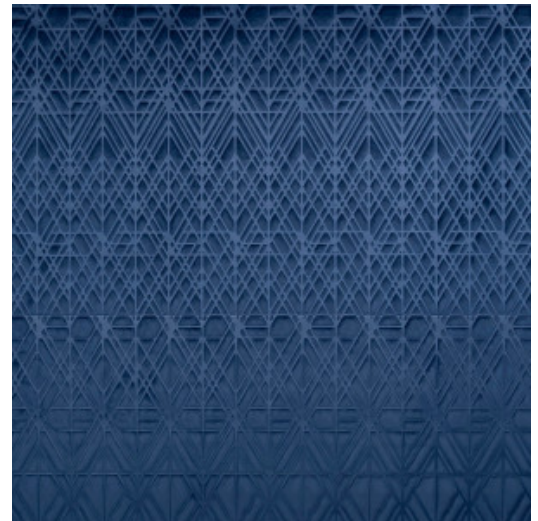

VECTOR

Collection Velveteen

Story behind the collection

The soft velvet gives your interior the most exclusive touch. The innovative three-dimensional technology provides depth and pronounced structure to the wall.

Technical specifications

Reference	<u>87020</u>
Product category	Couture
Composition	3D textile wallcovering on non-woven backing
Description	Luxurious wallcovering with a soft velvet touch
Dimensions	Width 120 cm (47.24"), sold by the linear metre/yard
Pattern repeat	Straight match 119 cm (46.85")
Remark	Stain and water repellent, positive acoustic effect
Adhesive	Arte Clearpro or a good quality dispersion adhesive
How to paste	Paste the wall
Light resistance	Good lightfastness
How to remove	Strippable
Fire retardant EU	C-s2, d0
Fire retardant US	Class A
Maintenance	Spongeable during hanging (dab away damp glue)