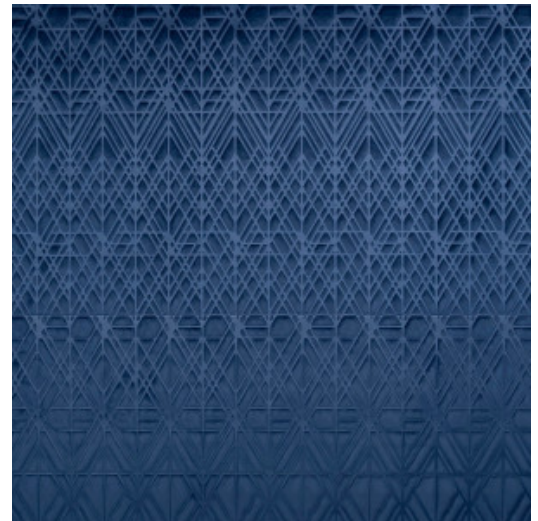

# VECTOR

Collection Velveteen

## Story behind the collection

The soft velvet gives your interior the most exclusive touch. The innovative three-dimensional technology provides depth and pronounced structure to the wall.

## Technical specifications

Reference	<u>87020</u>
Product category	Couture
Composition	3D textile wallcovering on non-woven backing
Description	Luxurious wallcovering with a soft velvet touch
Dimensions	Width 120 cm (47.24"), sold by the linear metre/yard
Pattern repeat	Straight match 119 cm (46.85")
Remark	Stain and water repellent, positive acoustic effect
Adhesive	Arte Clearpro or a good quality dispersion adhesive
How to paste	Paste the wall
Light resistance	Good lightfastness
How to remove	Strippable
Fire retardant EU	C-s2, d0
Fire retardant US	Class A
Maintenance	Spongeable during hanging (dab away damp glue)