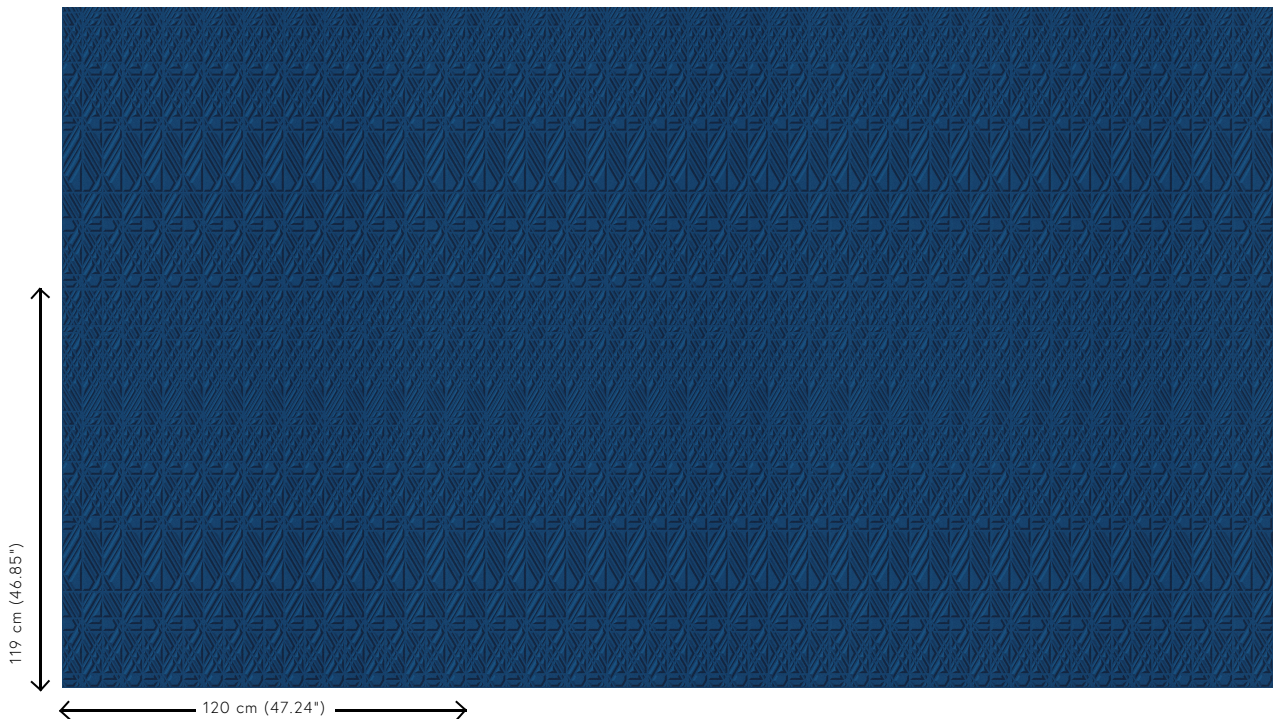

Colourways (5)

87020

87021

87022

87023

87024

View

More info? [Click here](#)

Order samples, calculate quantities, view instructional videos, download technical information and more:
www.arte-international.com

ARTE®

wallcoverings for the ultimate in refinement