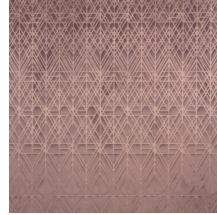

## Story behind the collection

The soft velvet gives your interior the most exclusive touch. The innovative three-dimensional technology provides depth and pronounced structure to the wall.

## Technical specifications

Reference	<u>87020</u>
Product category	Couture
Composition	3D textile wallcovering on non-woven backing
Description	Luxurious wallcovering with a soft velvet touch
Dimensions	Width 120 cm (47.24"), sold by the linear metre/yard
Pattern repeat	Straight match 119 cm (46.85")
Remark	Stain and water repellent, positive acoustic effect
Adhesive	Arte Clearpro or a good quality dispersion adhesive
How to paste	Paste the wall
Light resistance	Good lightfastness
How to remove	Strippable
Fire retardant EU	C-s2, d0
Fire retardant US	Class A
Maintenance	Spongeable during hanging (dab away damp glue)

## Colourways (5)

87020

87021

87022

87023

87024