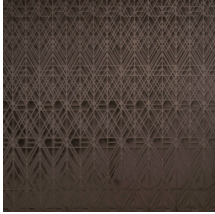

## Story behind the collection

The soft velvet gives your interior the most exclusive touch. The innovative three-dimensional technology provides depth and pronounced structure to the wall.

## Colourways (5)

87020

87021

87022

87023

87024