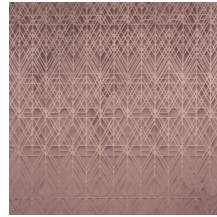

VECTOR

Collection Velveteen

Story behind the collection

The soft velvet gives your interior the most exclusive touch. The innovative three-dimensional technology provides depth and pronounced structure to the wall.

Technical specifications

Reference	<u>87020</u>
Product category	Couture
Composition	3D textile wallcovering on non-woven backing
Description	Luxurious wallcovering with a soft velvet touch
Dimensions	Width 120 cm (47.24"), sold by the linear metre/yard
Pattern repeat	Straight match 119 cm (46.85")
Remark	Stain and water repellent, positive acoustic effect
Adhesive	Arte Clearpro or a good quality dispersion adhesive
How to paste	Paste the wall
Light resistance	Good lightfastness
How to remove	Strippable
Fire retardant EU	C-s2, d0
Fire retardant US	Class A
Maintenance	Spongeable during hanging (dab away damp glue)

Colourways (5)

87020

87021

87022

87023

87024

View

More info? [Click here](#)