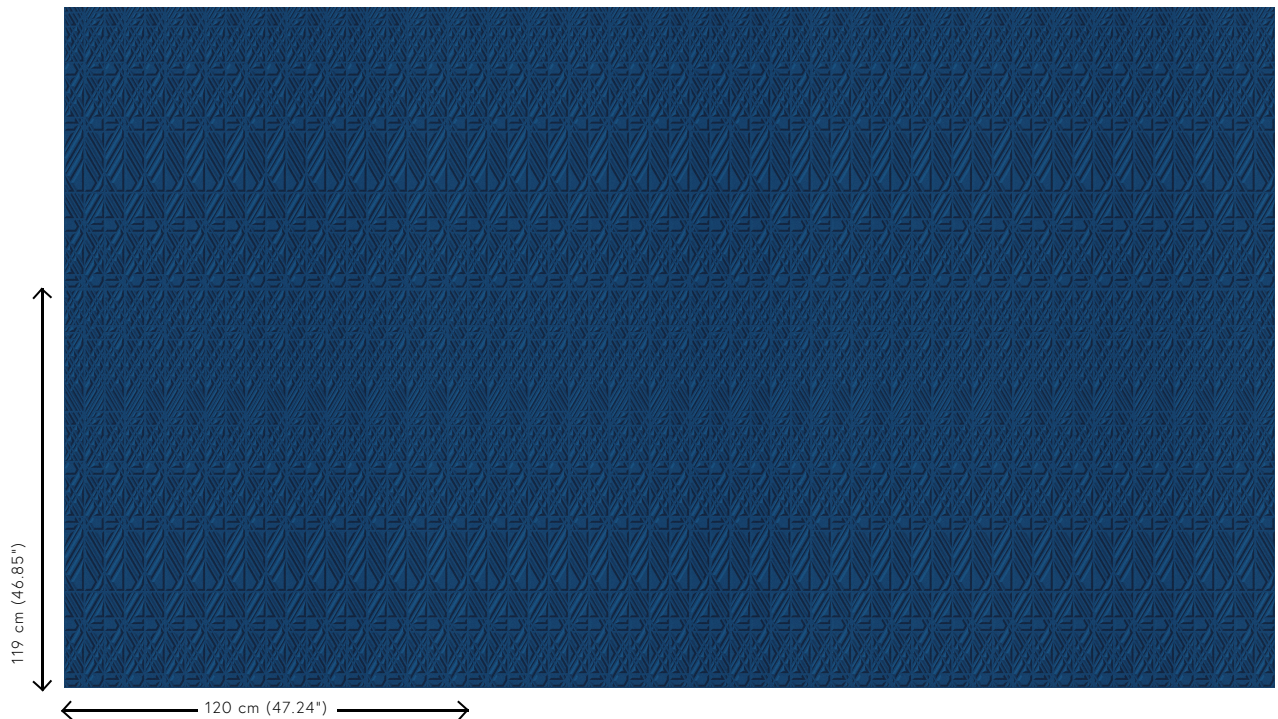

Technical specifications

Reference	<u>87020</u>
Product category	Couture
Composition	3D textile wallcovering on non-woven backing
Description	Luxurious wallcovering with a soft velvet touch
Dimensions	Width 120 cm (47.24"), sold by the linear metre/yard
Pattern repeat	Straight match 119 cm (46.85")
Remark	Stain and water repellent, positive acoustic effect
Adhesive	Arte Clearpro or a good quality dispersion adhesive
How to paste	Paste the wall
Light resistance	Good lightfastness
How to remove	Strippable
Fire retardant EU	C-s2, d0
Fire retardant US	Class A
Maintenance	Spongeable during hanging (dab away damp glue)

Colourways (5)

87020

87021

87022

87023

87024

View

More info? [Click here](#)