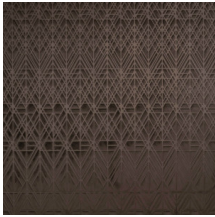

VECTOR

Collection Velveteen

Story behind the collection

The soft velvet gives your interior the most exclusive touch. The innovative three-dimensional technology provides depth and pronounced structure to the wall.

Technical specifications

Reference	<u>87020</u>
Product category	Couture
Composition	3D textile wallcovering on non-woven backing
Description	Luxurious wallcovering with a soft velvet touch
Dimensions	Width 120 cm (47.24"), sold by the linear metre/yard
Pattern repeat	Straight match 119 cm (46.85")
Remark	Stain and water repellent, positive acoustic effect
Adhesive	Arte Clearpro or a good quality dispersion adhesive
How to paste	Paste the wall
Light resistance	Good lightfastness
How to remove	Strippable
Fire retardant EU	C-s2, d0
Fire retardant US	Class A
Maintenance	Spongeable during hanging (dab away damp glue)

Colourways (5)

87020

87021

87022

87023

87024

View

More info? [Click here](#)