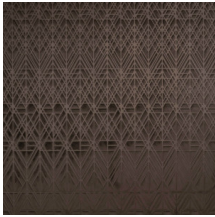

VECTOR

Collection Velveteen

Story behind the collection

The soft velvet gives your interior the most exclusive touch. The innovative three-dimensional technology provides depth and pronounced structure to the wall.

Technical specifications

Reference	<u>87021</u>
Product category	Couture
Composition	3D textile wallcovering on non-woven backing
Description	Luxurious wallcovering with a soft velvet touch
Dimensions	Width 120 cm (47.24"), sold by the linear metre/yard
Pattern repeat	Straight match 119 cm (46.85")
Remark	Stain and water repellent, positive acoustic effect
Adhesive	Arte Clearpro or a good quality dispersion adhesive
How to paste	Paste the wall
Light resistance	Good lightfastness
How to remove	Strippable
Fire retardant EU	C-s2, d0
Fire retardant US	Class A
Maintenance	Spongeable during hanging (dab away damp glue)

Colourways (5)

87020

87021

87022

87023

87024

View

More info? [Click here](#)