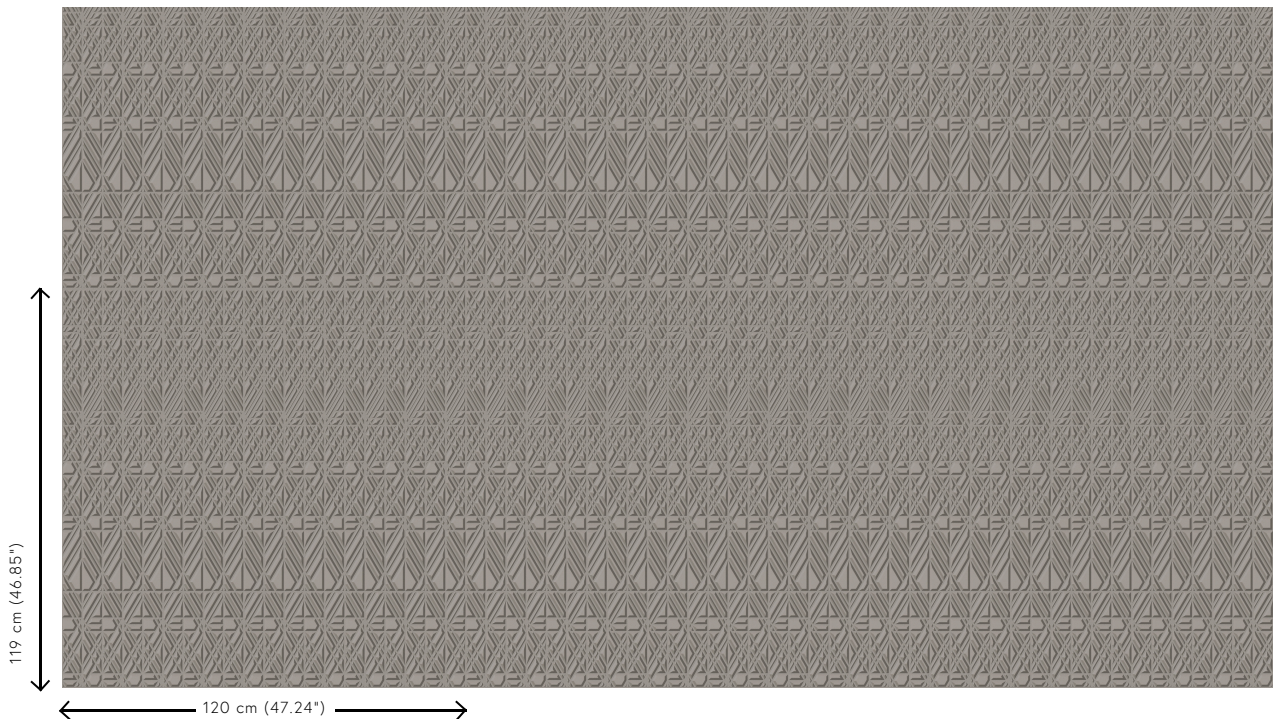

Technical specifications

Reference	<u>87021</u>
Product category	Couture
Composition	3D textile wallcovering on non-woven backing
Description	Luxurious wallcovering with a soft velvet touch
Dimensions	Width 120 cm (47.24"), sold by the linear metre/yard
Pattern repeat	Straight match 119 cm (46.85")
Remark	Stain and water repellent, positive acoustic effect
Adhesive	Arte Clearpro or a good quality dispersion adhesive
How to paste	Paste the wall
Light resistance	Good lightfastness
How to remove	Strippable
Fire retardant EU	C-s2, d0
Fire retardant US	Class A
Maintenance	Spongeable during hanging (dab away damp glue)

Colourways (5)

87020

87021

87022

87023

87024

View

More info? [Click here](#)