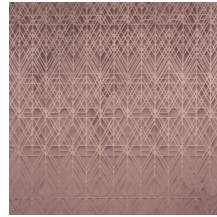

VECTOR

Collection Velveteen

Story behind the collection

The soft velvet gives your interior the most exclusive touch. The innovative three-dimensional technology provides depth and pronounced structure to the wall.

Technical specifications

Reference	<u>87021</u>
Product category	Couture
Composition	3D textile wallcovering on non-woven backing
Description	Luxurious wallcovering with a soft velvet touch
Dimensions	Width 120 cm (47.24"), sold by the linear metre/yard
Pattern repeat	Straight match 119 cm (46.85")
Remark	Stain and water repellent, positive acoustic effect
Adhesive	Arte Clearpro or a good quality dispersion adhesive
How to paste	Paste the wall
Light resistance	Good lightfastness
How to remove	Strippable
Fire retardant EU	C-s2, d0
Fire retardant US	Class A
Maintenance	Spongeable during hanging (dab away damp glue)

Colourways (5)

87020

87021

87022

87023

87024

View

More info? [Click here](#)