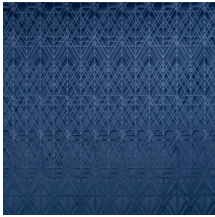

Colourways (5)

87020