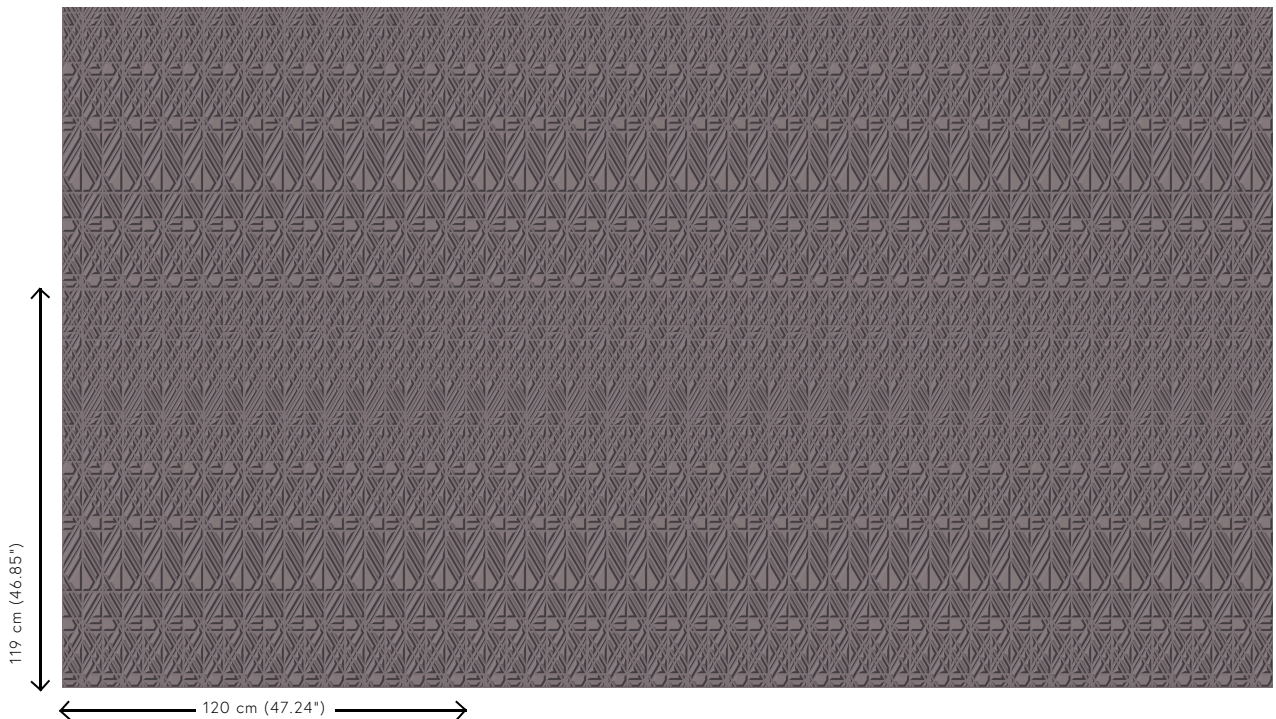

Technical specifications

Reference	<u>87022</u>
Product category	Couture
Composition	3D textile wallcovering on non-woven backing
Description	Luxurious wallcovering with a soft velvet touch
Dimensions	Width 120 cm (47.24"), sold by the linear metre/yard
Pattern repeat	Straight match 119 cm (46.85")
Remark	Stain and water repellent, positive acoustic effect
Adhesive	Arte Clearpro or a good quality dispersion adhesive
How to paste	Paste the wall
Light resistance	Good lightfastness
How to remove	Strippable
Fire retardant EU	C-s1, d0
Fire retardant US	Class A
Maintenance	Spongeable during hanging (dab away damp glue)

Colourways (5)

87020

87021

87022

87023

87024

View

More info? [Click here](#)