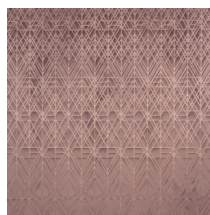

VECTOR

Collection Velveteen

Story behind the collection

The soft velvet gives your interior the most exclusive touch. The innovative three-dimensional technology provides depth and pronounced structure to the wall.

Technical specifications

Reference	<u>87022</u> · Thistle
Product category	Couture
Composition	3D textile wallcovering on non-woven backing
Description	Luxurious wallcovering with a soft velvet touch
Dimensions	Width 120 cm (47.24"), sold by the linear metre/yard
Pattern repeat	Straight match 119 cm (46.85")
Remark	This wallcovering has a positive acoustic effect and is stain repellent.
Adhesive	Arte Clearpro or a good quality dispersion adhesive
How to paste	Paste the wall
Light resistance	Good lightfastness
How to remove	Strippable
Fire rating EU	C-s2, d0
Fire rating US	Class A
Maintenance	Spongeable during hanging (dab away damp glue)

Colourways (5)

87020

87021

87022

87023

87024

View

More info? [Click here](#)