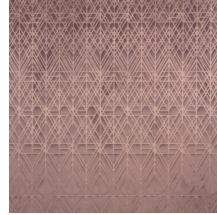

VECTOR

Collection Velveteen

Story behind the collection

The soft velvet gives your interior the most exclusive touch. The innovative three-dimensional technology provides depth and pronounced structure to the wall.

Technical specifications

Reference	<u>87022</u>
Product category	Couture
Composition	3D textile wallcovering on non-woven backing
Description	Luxurious wallcovering with a soft velvet touch
Dimensions	Width 120 cm (47.24"), sold by the linear metre/yard
Pattern repeat	Straight match 119 cm (46.85")
Remark	Stain and water repellent, positive acoustic effect
Adhesive	Arte Clearpro or a good quality dispersion adhesive
How to paste	Paste the wall
Light resistance	Good lightfastness
How to remove	Strippable
Fire retardant EU	C-s2, d0
Fire retardant US	Class A
Maintenance	Spongeable during hanging (dab away damp glue)

Colourways (5)

87020

87021

87022

87023

87024

View

More info? [Click here](#)