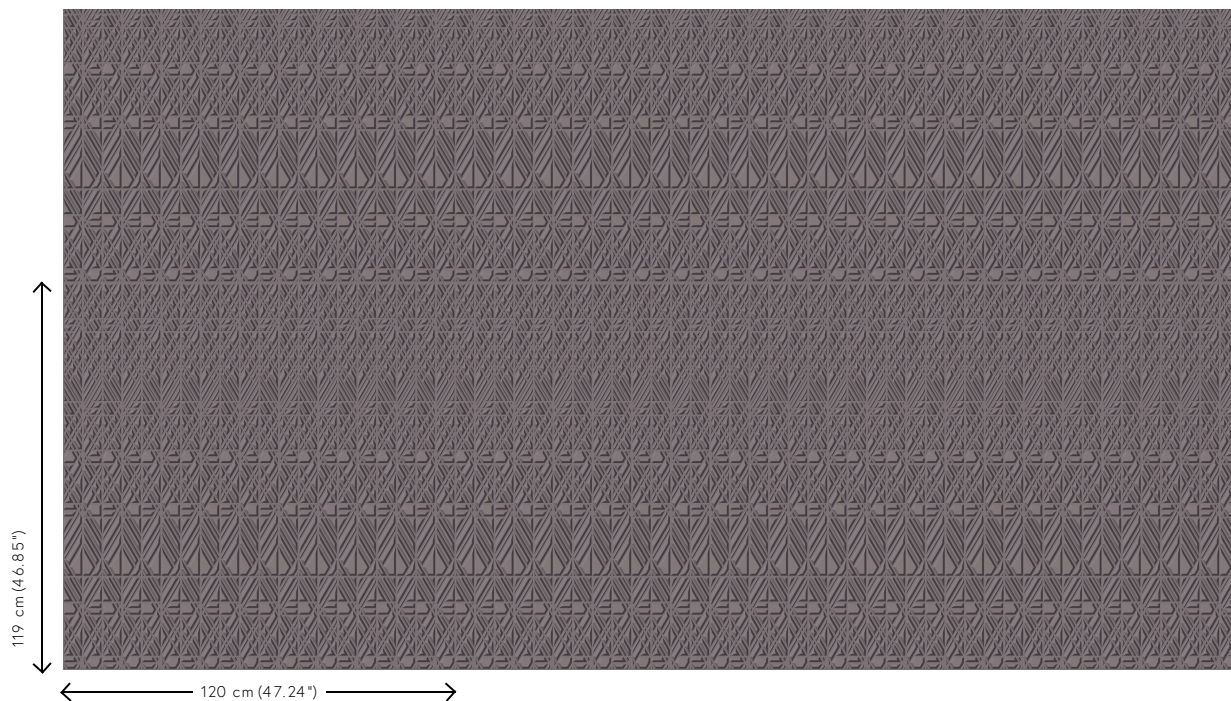

Technical specifications

Reference	<u>87022</u> · Thistle
Product category	Couture
Composition	3D textile wallcovering on non-woven backing
Description	Luxurious wallcovering with a soft velvet touch
Dimensions	Width 120 cm (47.24"), sold by the linear metre/yard
Pattern repeat	Straight match 119 cm (46.85")
Remark	This wallcovering has a positive acoustic effect and is stain repellent.
Adhesive	Arte Clearpro or a good quality dispersion adhesive
How to paste	Paste the wall
Light resistance	Good lightfastness
How to remove	Strippable
Fire rating EU	C-s2, d0
Fire rating US	Class A
Maintenance	Spongeable during hanging (dab away damp glue)

Colourways (5)

87020

87021

87022

87023

87024

View

More info? [Click here](#)