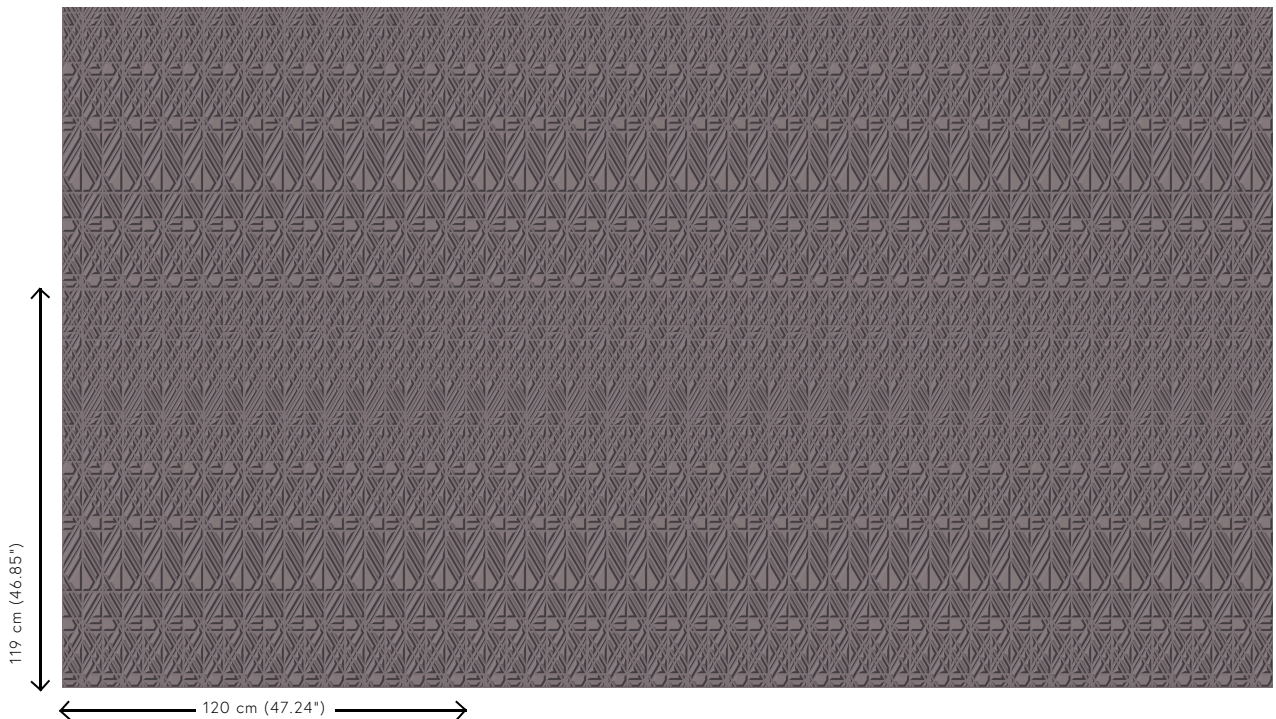

Technical specifications

Reference	<u>87022</u>
Product category	Couture
Composition	3D textile wallcovering on non-woven backing
Description	Luxurious wallcovering with a soft velvet touch
Dimensions	Width 120 cm (47.24"), sold by the linear metre/yard
Pattern repeat	Straight match 119 cm (46.85")
Remark	Stain and water repellent, positive acoustic effect
Adhesive	Arte Clearpro or a good quality dispersion adhesive
How to paste	Paste the wall
Light resistance	Good lightfastness
How to remove	Strippable
Fire retardant EU	C-s2, d0
Fire retardant US	Class A
Maintenance	Spongeable during hanging (dab away damp glue)

Colourways (5)

87020

87021

87022

87023

87024

View

More info? [Click here](#)