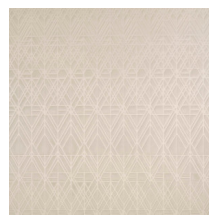

Technical specifications

Reference	<u>87022</u> · Thistle
Product category	Couture
Composition	3D textile wallcovering on non-woven backing
Description	Luxurious wallcovering with a soft velvet touch
Dimensions	Width 120 cm (47.24"), sold by the linear metre/yard
Pattern repeat	Straight match 119 cm (46.85")
Remark	This wallcovering has a positive acoustic effect and is stain repellent.
Adhesive	Arte Clearpro or a good quality dispersion adhesive
How to paste	Paste the wall
Light resistance	Good lightfastness
How to remove	Strippable
Fire rating EU	C-s2, d0
Fire rating US	Class A
Maintenance	Spongeable during hanging (dab away damp glue)

Colourways (5)

87020

87021

87022

87023

87024

View

More info? [Click here](#)