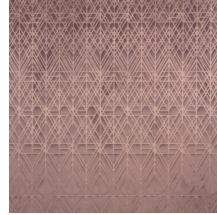

VECTOR

Collection Velveteen

Story behind the collection

The soft velvet gives your interior the most exclusive touch. The innovative three-dimensional technology provides depth and pronounced structure to the wall.

Technical specifications

Reference	<u>87022</u>
Product category	Couture
Composition	3D textile wallcovering on non-woven backing
Description	Luxurious wallcovering with a soft velvet touch
Dimensions	Width 120 cm (47.24"), sold by the linear metre/yard
Pattern repeat	Straight match 119 cm (46.85")
Remark	Stain and water repellent, positive acoustic effect
Adhesive	Arte Clearpro or a good quality dispersion adhesive
How to paste	Paste the wall
Light resistance	Good lightfastness
How to remove	Strippable
Fire retardant EU	C-s1, d0
Fire retardant US	Class A
Maintenance	Spongeable during hanging (dab away damp glue)

Colourways (5)

87020

87021

87022

87023

87024

View

More info? [Click here](#)