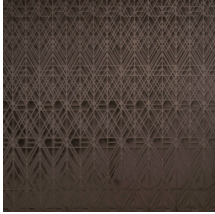

VECTOR

Collection Velveteen

Story behind the collection

The soft velvet gives your interior the most exclusive touch. The innovative three-dimensional technology provides depth and pronounced structure to the wall.

Technical specifications

Reference	<u>87022</u>
Product category	Couture
Composition	3D textile wallcovering on non-woven backing
Description	Luxurious wallcovering with a soft velvet touch
Dimensions	Width 120 cm (47.24"), sold by the linear metre/yard
Pattern repeat	Straight match 119 cm (46.85")
Remark	Stain and water repellent, positive acoustic effect
Adhesive	Arte Clearpro or a good quality dispersion adhesive
How to paste	Paste the wall
Light resistance	Good lightfastness
How to remove	Strippable
Fire retardant EU	C-s2, d0
Fire retardant US	Class A
Maintenance	Spongeable during hanging (dab away damp glue)

Colourways (5)

87020

87021

87022

87023

87024

View

More info? [Click here](#)