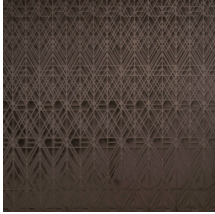

VECTOR

Collection Velveteen

Story behind the collection

The soft velvet gives your interior the most exclusive touch. The innovative three-dimensional technology provides depth and pronounced structure to the wall.

Technical specifications

Reference	<u>87022</u>
Product category	Couture
Composition	3D textile wallcovering on non-woven backing
Description	Luxurious wallcovering with a soft velvet touch
Dimensions	Width 120 cm (47.24"), sold by the linear metre/yard
Pattern repeat	Straight match 119 cm (46.85")
Remark	Stain and water repellent, positive acoustic effect
Adhesive	Arte Clearpro or a good quality dispersion adhesive
How to paste	Paste the wall
Light resistance	Good lightfastness
How to remove	Strippable
Fire retardant EU	C-s1, d0
Fire retardant US	Class A
Maintenance	Spongeable during hanging (dab away damp glue)

Colourways (5)

87020

87021

87022

87023

87024

View

More info? [Click here](#)