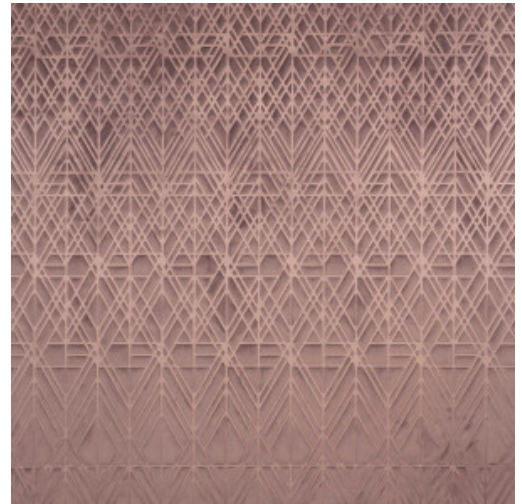

VECTOR

Collection Velveteen

Story behind the collection

The soft velvet gives your interior the most exclusive touch. The innovative three-dimensional technology provides depth and pronounced structure to the wall.

Technical specifications

Reference	<u>87022</u> · Thistle
Product category	Couture
Composition	3D textile wallcovering on non-woven backing
Description	Luxurious wallcovering with a soft velvet touch
Dimensions	Width 120 cm (47.24"), sold by the linear metre/yard
Pattern repeat	Straight match 119 cm (46.85")
Remark	This wallcovering has a positive acoustic effect and is stain repellent.
Adhesive	Arte Clearpro or a good quality dispersion adhesive
How to paste	Paste the wall
Light resistance	Good lightfastness
How to remove	Strippable
Fire rating EU	C-s2, d0
Fire rating US	Class A
Maintenance	Spongeable during hanging (dab away damp glue)