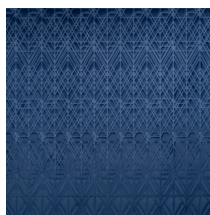

Colourways (5)

87020