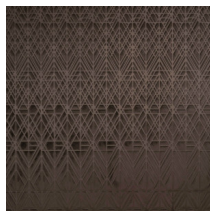

VECTOR

Collection Velveteen

Story behind the collection

The soft velvet gives your interior the most exclusive touch. The innovative three-dimensional technology provides depth and pronounced structure to the wall.

Technical specifications

Reference	<u>87022</u> · Thistle
Product category	Couture
Composition	3D textile wallcovering on non-woven backing
Description	Luxurious wallcovering with a soft velvet touch
Dimensions	Width 120 cm (47.24"), sold by the linear metre/yard
Pattern repeat	Straight match 119 cm (46.85")
Remark	This wallcovering has a positive acoustic effect and is stain repellent.
Adhesive	Arte Clearpro or a good quality dispersion adhesive
How to paste	Paste the wall
Light resistance	Good lightfastness
How to remove	Strippable
Fire rating EU	C-s2, d0
Fire rating US	Class A
Maintenance	Spongeable during hanging (dab away damp glue)

Colourways (5)

87020

87021

87022

87023

87024

View

More info? [Click here](#)