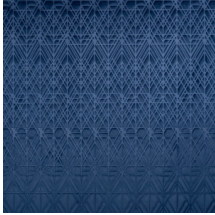

Colourways (5)

87020