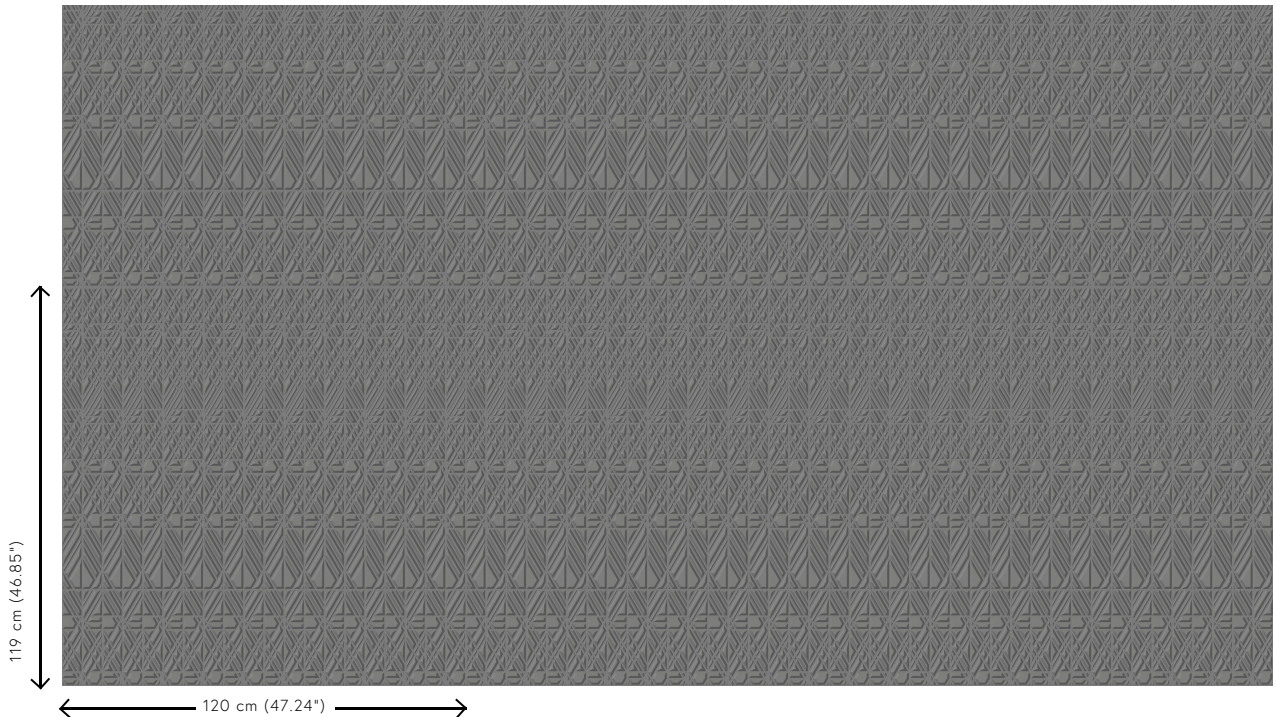

Colourways (5)

87020

87021

87022

87023

87024

View

More info? [Click here](#)

Order samples, calculate quantities, view instructional videos, download technical information and more:
www.arte-international.com

ARTE®

wallcoverings for the ultimate in refinement