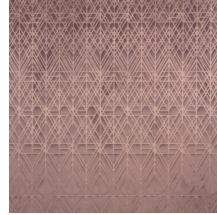

## Story behind the collection

The soft velvet gives your interior the most exclusive touch. The innovative three-dimensional technology provides depth and pronounced structure to the wall.

## Technical specifications

Reference	<u>87024</u>
Product category	Couture
Composition	3D textile wallcovering on non-woven backing
Description	Luxurious wallcovering with a soft velvet touch
Dimensions	Width 120 cm (47.24"), sold by the linear metre/yard
Pattern repeat	Straight match 119 cm (46.85")
Remark	Stain and water repellent, positive acoustic effect
Adhesive	Arte Clearpro or a good quality dispersion adhesive
How to paste	Paste the wall
Light resistance	Good lightfastness
How to remove	Strippable
Fire retardant EU	C-s2, d0
Fire retardant US	Class A
Maintenance	Spongeable during hanging (dab away damp glue)

## Colourways (5)

87020

87021

87022

87023

87024