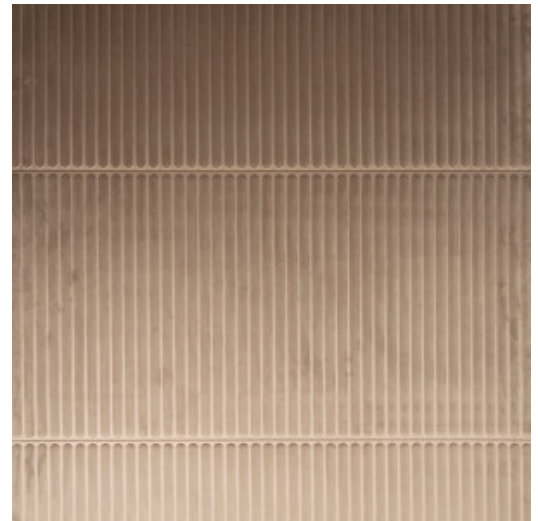

# RIDGE

Collection Velveteen

## Story behind the collection

The soft velvet gives your interior the most exclusive touch. The innovative three-dimensional technology provides depth and pronounced structure to the wall.

## Technical specifications

Reference	<u>87031</u>
Product category	Couture
Composition	3D textile wallcovering on non-woven backing
Description	Luxurious wallcovering with a soft velvet touch
Dimensions	Width 120 cm (47.24"), sold by the linear metre/yard
Pattern repeat	Straight match 60.5 cm (23.82")
Remark	Stain and water repellent, positive acoustic effect
Adhesive	Arte Clearpro or a good quality dispersion adhesive
How to paste	Paste the wall
Light resistance	Good lightfastness
How to remove	Strippable
Fire retardant EU	C-s2, d0
Fire retardant US	Class A
Maintenance	Spongeable during hanging (dab away damp glue)