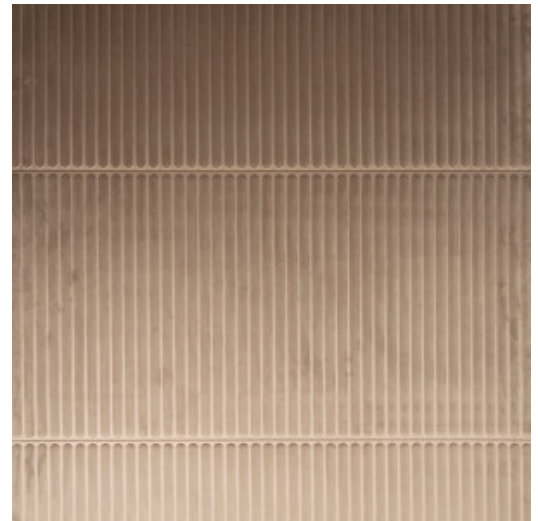

RIDGE

Collection Velveteen

Story behind the collection

The soft velvet gives your interior the most exclusive touch. The innovative three-dimensional technology provides depth and pronounced structure to the wall.

Technical specifications

Reference	<u>87031</u>
Product category	Couture
Composition	3D textile wallcovering on non-woven backing
Description	Luxurious wallcovering with a soft velvet touch
Dimensions	Width 120 cm (47.24"), sold by the linear metre/yard
Pattern repeat	Straight match 60.5 cm (23.82")
Remark	Stain and water repellent, positive acoustic effect
Adhesive	Arte Clearpro or a good quality dispersion adhesive
How to paste	Paste the wall
Light resistance	Good lightfastness
How to remove	Strippable
Fire retardant EU	C-s1, d0
Fire retardant US	Class A
Maintenance	Spongeable during hanging (dab away damp glue)

Colourways (5)

87030

87031

87032

87033

87034

View

More info? [Click here](#)