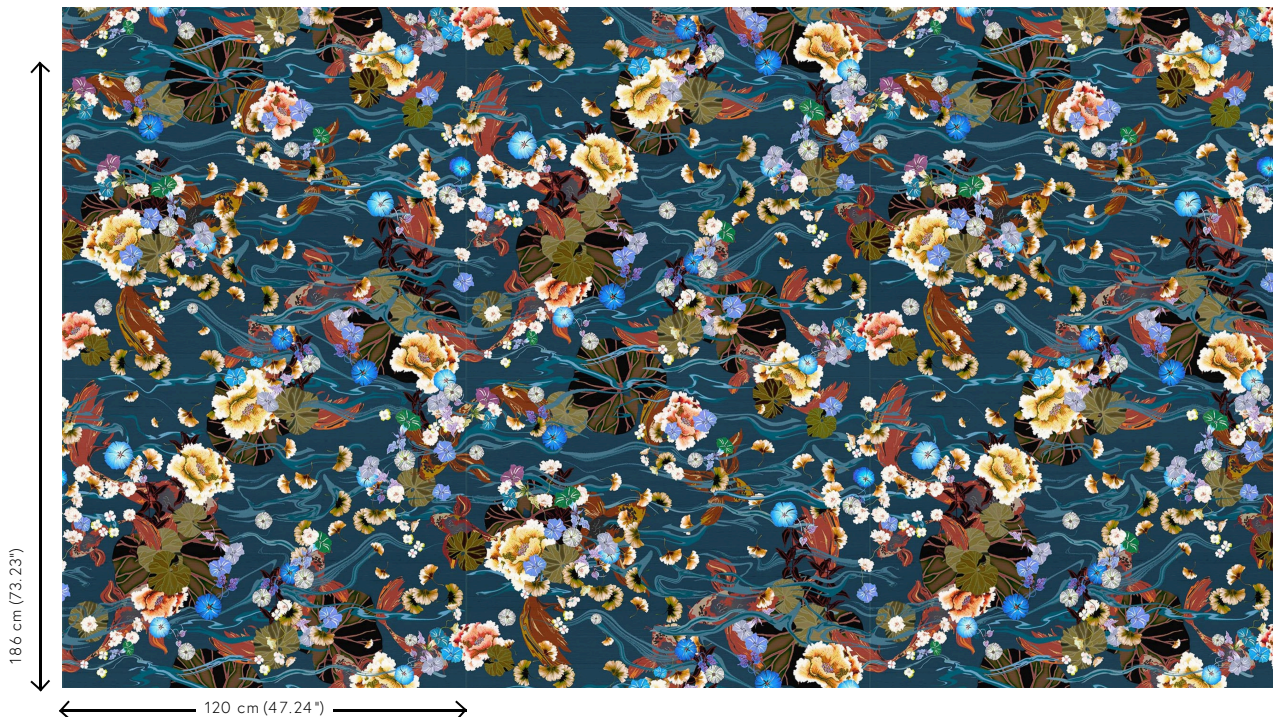

Colourways (3)

87240

87241

87242

View

More info? [Click here](#)

Order samples, calculate quantities, view instructional videos, download technical information and more:
www.arte-international.com

ARTE®

wallcoverings for the ultimate in refinement