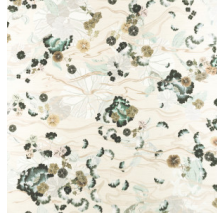

Colourways (3)

87240

87241

87242

View

More info? [Click here](#)

Order samples, calculate quantities, view instructional videos, download technical information and more:
www.arte-international.com

ARTE®

wallcoverings for the ultimate in refinement