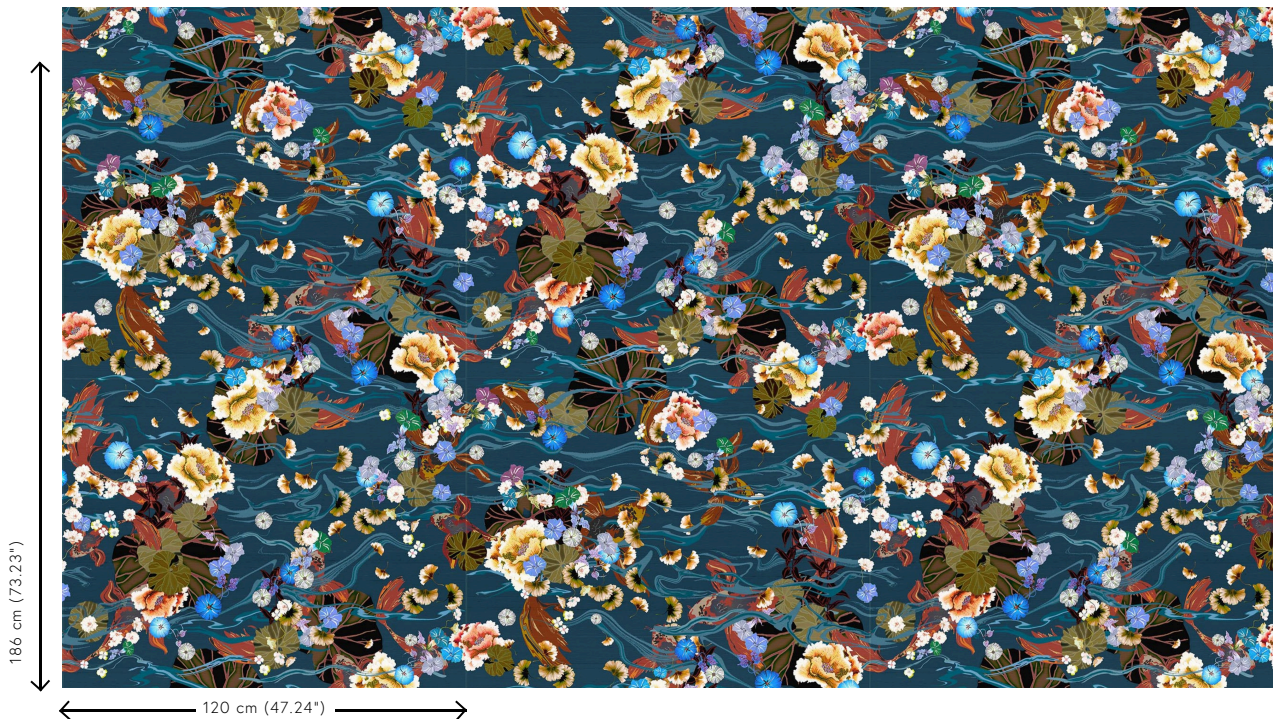

Colourways (3)

87240

87241

87242

View

More info? [Click here](#)

Order samples, calculate quantities, view instructional videos, download technical information and more:
www.arte-international.com

ARTE®

wallcoverings for the ultimate in refinement