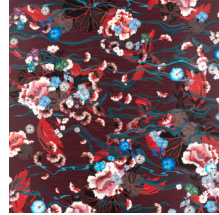

Colourways (3)

87240

87241

87242

View

More info? [Click here](#)

Order samples, calculate quantities, view instructional videos, download technical information and more:
www.arte-international.com

ARTE®

wallcoverings for the ultimate in refinement