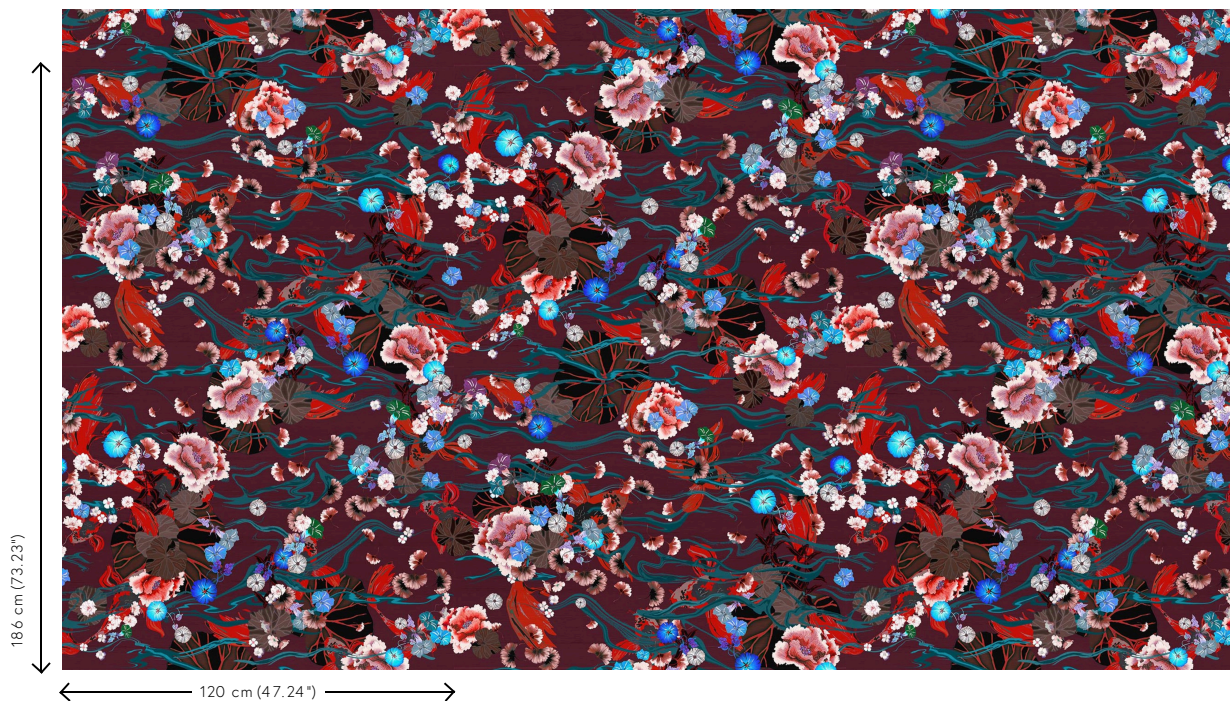

Reference	<u>87242</u> - Red Memoires
Product category	Couture
Composition	Textile wallcovering on non-woven backing
Description	Scene of a Japanese pond viewed from above on textile with a silk look
Dimensions	Width 120 cm (47.24"), sold by the linear metre/yard
Pattern repeat	Drop match 186/93 cm (73.23"/36.61")
Adhesive	Arte Clearpro or a good quality dispersion adhesive
How to paste	Paste the wall
Light resistance	Good lightfastness
How to remove	Strippable
Maintenance	Spongeable during hanging (dab away damp glue)

Colourways (3)

87240

87241

87242

View

More info? [Click here](#)

Order samples, calculate quantities, view instructional videos, download technical information and more:
www.arte-international.com

ARTE®