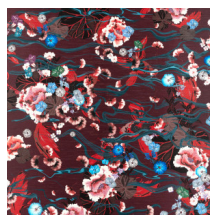

Colourways (3)

87240

87241

87242

View

More info? [Click here](#)

Order samples, calculate quantities, view instructional videos, download technical information and more:
www.arte-international.com

ARTE®

wallcoverings for the ultimate in refinement