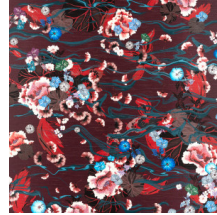

Colourways (3)

87240

87241

87242

View

More info? [Click here](#)

Order samples, calculate quantities, view instructional videos, download technical information and more:
www.arte-international.com

ARTE®

wallcoverings for the ultimate in refinement