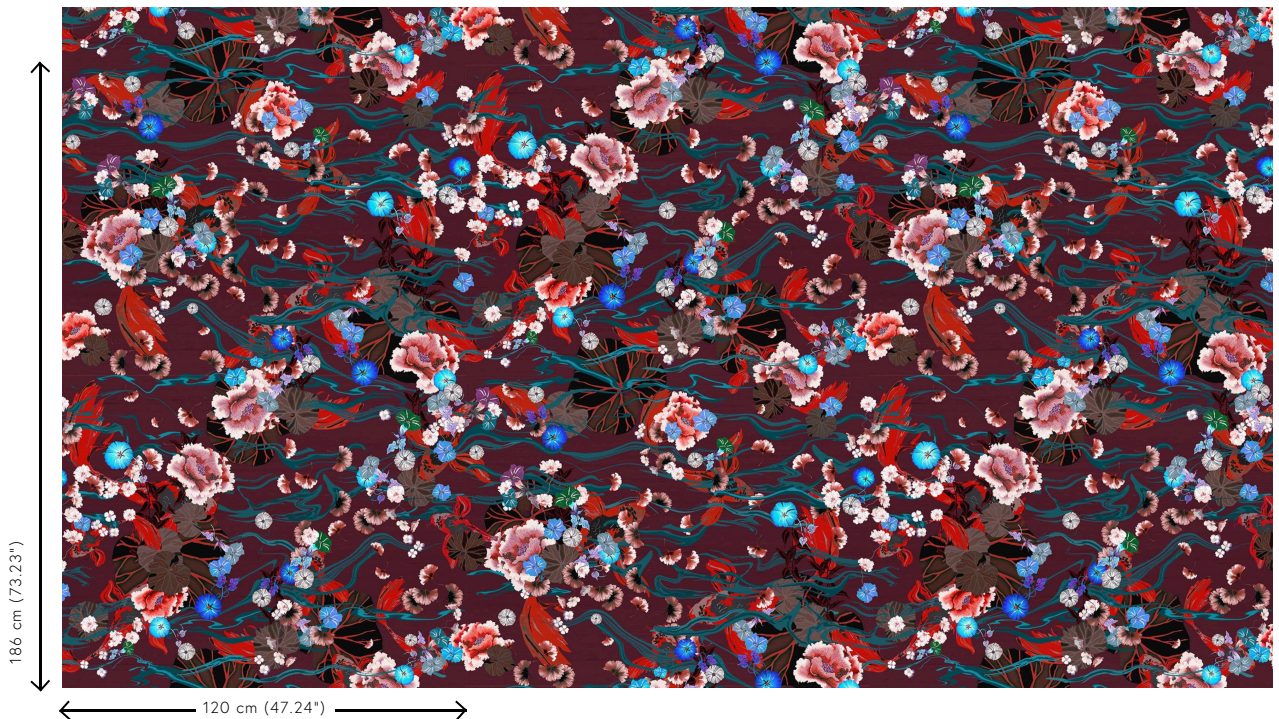

Reference	<u>87242</u>
Product category	Couture
Composition	Textile wallcovering on non-woven backing
Description	Scene of a Japanese pond viewed from above on textile with a silk look
Dimensions	Width 120 cm (47.24"), sold by the linear metre/yard
Pattern repeat	Drop match 186/93 cm (73.23"/36.61")
Adhesive	Arte Clearpro or a good quality dispersion adhesive
How to paste	Paste the wall
Light resistance	Good lightfastness
How to remove	Strippable
Maintenance	Spongeable during hanging (dab away damp glue)

Colourways (3)

87240

87241

87242

View

More info? [Click here](#)

Order samples, calculate quantities, view instructional videos, download technical information and more:
www.arte-international.com

ARTE®