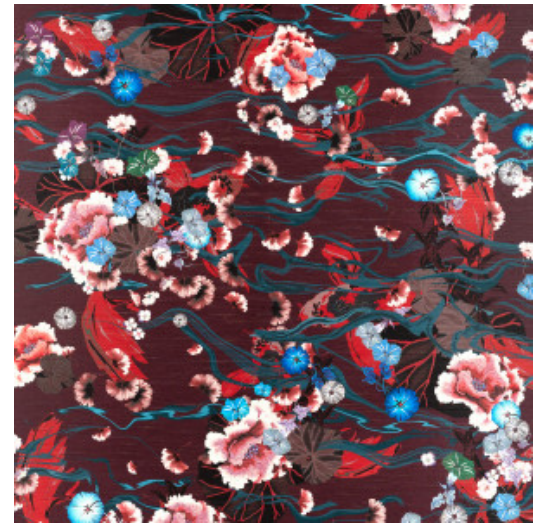

Reference	<u>87242</u>
Product category	Couture
Composition	Textile wallcovering on non-woven backing
Description	Scene of a Japanese pond viewed from above on textile with a silk look
Dimensions	Width 120 cm (47.24"), sold by the linear metre/yard
Pattern repeat	Drop match 186/93 cm (73.23"/36.61")
Adhesive	Arte Clearpro or a good quality dispersion adhesive
How to paste	Paste the wall
Light resistance	Good lightfastness
How to remove	Strippable
Maintenance	Spongeable during hanging (dab away damp glue)