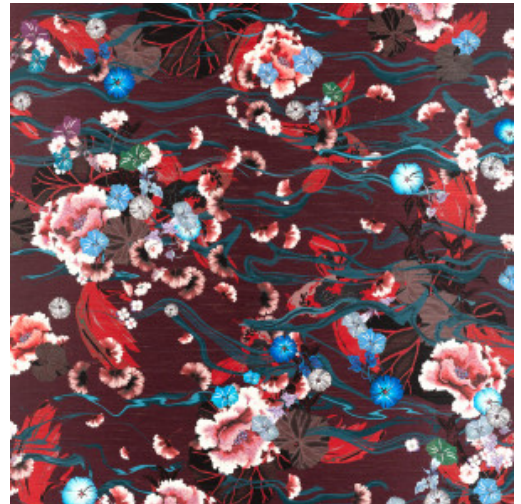

KOI

Collection Kami

Story behind the collection

Kami stimulates all the senses and takes you on a journey of discovery to the Far East where elegance, balance and sophistication are central.

Technical specifications

Reference	<u>87242</u> - Red Memoires
Product category	Couture
Composition	Textile wallcovering on non-woven backing
Description	Scene of a Japanese pond viewed from above on textile with a silk look
Dimensions	Width 120 cm (47.24"), sold by the linear metre/yard
Pattern repeat	Drop match 186/93 cm (73.23"/36.61")
Adhesive	Arte Clearpro or a good quality dispersion adhesive
How to paste	Paste the wall
Light resistance	Good lightfastness
How to remove	Strippable
Maintenance	Spongeable during hanging (dab away damp glue)