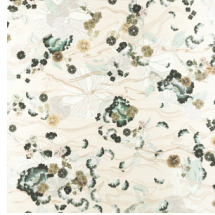

Colourways (3)

87240

87241

87242

View

More info? [Click here](#)

Order samples, calculate quantities, view instructional videos, download technical information and more:
www.arte-international.com

ARTE®

wallcoverings for the ultimate in refinement