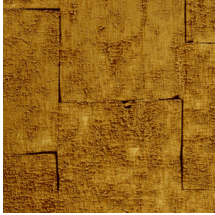

Colourways (4)

90500