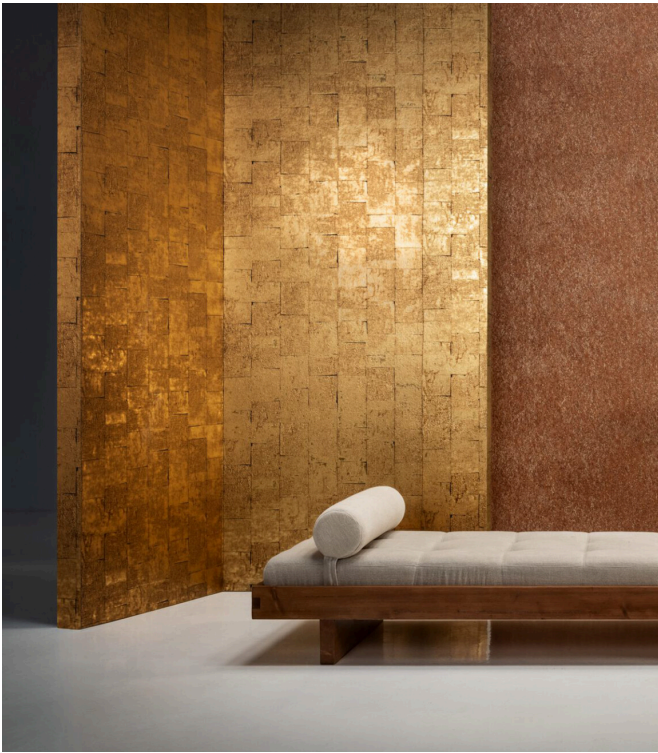

GILDED HERITAGE

Collection Boutique

Story behind the collection

The wallcoverings in this collection revisit the glamour of mid-century Japan. After World War II, Japan experienced tremendous growth, sparking a transformation marked by vibrant optimism and progressive thinking. In interior design, this hopeful mood manifested itself in new, mostly shiny materials and exuberant patterns, of which there are an abundance in the Boutique wallcoverings.

Technical specifications

Reference	90501 • Antique Silver
Product category	Exquisite
Composition	Non-woven wallcovering
Description	This dazzling design in metallic colours, which was inspired by gold leaf, references the shiny materials that were all the rage in post-war Japan
Dimensions	Width 90 cm (35.43"), sold by the linear metre/yard
Pattern repeat	Drop match 64/32 cm (25.20"/12.60")
Adhesive	Arte Clearpro or a good quality dispersion adhesive
How to paste	Paste the wall
Light resistance	Good lightfastness
How to remove	Strippable
Fire retardant EU	B-s1, d0
Fire retardant US	Class A
Maintenance	Washable
IMO Certified	 0493/22