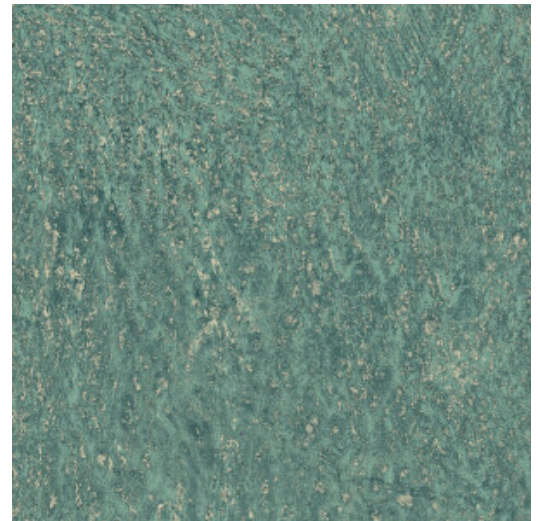

Technical specifications

Reference	<u>90550</u> • Teal
Product category	Exquisite
Composition	Non-woven wallcovering
Description	An abstract interpretation of the different types of rocks in a canyon
Dimensions	Width 90 cm (35.43"), sold by the linear metre/yard
Pattern repeat	Free match 0 cm (0.00")
Adhesive	Arte Clearpro or a good quality dispersion adhesive
How to paste	Paste the wall
Light resistance	Good lightfastness
How to remove	Strippable
Fire retardant EU	B-s1, d0
Fire retardant US	Class A
Maintenance	Washable
IMO Certified	

0493/22

Colourways (10)

90550

90551

90552

90553

90554

90555