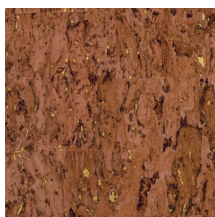

Technical specifications

Reference	<u>90590</u> • Burgundy
Product category	Exquisite
Composition	Natural wallcovering on non-woven backing
Description	A refined cork wallcovering with lots of detail, finished with a subtle glossy lacquer topcoat
Dimensions	Width 90 cm (35.43"), sold by the linear metre/yard
Pattern repeat	Free match 0 cm (0.00")
Adhesive	Arte Clearpro or a good quality dispersion adhesive
How to paste	Paste the wall
Light resistance	Good lightfastness
How to remove	Strippable
Fire retardant EU	B-s1, d0
Fire retardant US	Class A
Maintenance	Washable
IMO Certified	

Colourways (6)

90590

90591

90592

90593

90594

90595

More info? [Click here](#)