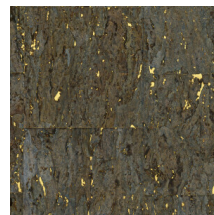

Technical specifications

Reference	<u>90590</u> • Burgundy
Product category	Exquisite
Composition	Natural wallcovering on non-woven backing
Description	A refined cork wallcovering with lots of detail, finished with a subtle glossy lacquer topcoat
Dimensions	Width 90 cm (35.43"), sold by the linear metre/yard
Pattern repeat	Free match 0 cm (0.00")
Adhesive	Arte Clearpro or a good quality dispersion adhesive
How to paste	Paste the wall
Light resistance	Good lightfastness
How to remove	Strippable
Fire retardant EU	B-s1, d0
Fire retardant US	Class A
Maintenance	Washable
IMO Certified	

Colourways (6)

90590

90591

90592

90593

90594

90595

More info? [Click here](#)