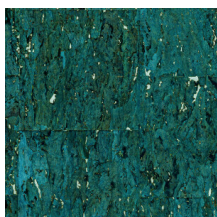

Technical specifications

Reference	<u>90590</u> • Burgundy
Product category	Exquisite
Composition	Natural wallcovering on non-woven backing
Description	A refined cork wallcovering with lots of detail, finished with a subtle glossy lacquer topcoat
Dimensions	Width 90 cm (35.43"), sold by the linear metre/yard
Pattern repeat	Free match 0 cm (0.00")
Adhesive	Arte Clearpro or a good quality dispersion adhesive
How to paste	Paste the wall
Light resistance	Good lightfastness
How to remove	Strippable
Fire retardant EU	B-s1, d0
Fire retardant US	Class A
Maintenance	Washable
IMO Certified	

Colourways (6)

90590

90591

90592

90593

90594

90595

More info? [Click here](#)