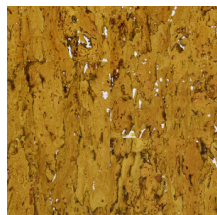

Technical specifications

Reference	<u>90590</u> • Burgundy
Product category	Exquisite
Composition	Natural wallcovering on non-woven backing
Description	A refined cork wallcovering with lots of detail, finished with a subtle glossy lacquer topcoat
Dimensions	Width 90 cm (35.43"), sold by the linear metre/yard
Pattern repeat	Free match 0 cm (0.00")
Adhesive	Arte Clearpro or a good quality dispersion adhesive
How to paste	Paste the wall
Light resistance	Good lightfastness
How to remove	Strippable
Fire retardant EU	B-s1, d0
Fire retardant US	Class A
Maintenance	Washable
IMO Certified	

Colourways (6)

90590

90591

90592

90593

90594

90595

More info? [Click here](#)