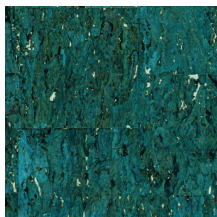

Technical specifications

Reference	<u>90593</u> • Glazed Eucalyptus
Product category	Exquisite
Composition	Natural wallcovering on non-woven backing
Description	A refined cork wallcovering with lots of detail, finished with a subtle glossy lacquer topcoat
Dimensions	Width 90 cm (35.43"), sold by the linear metre/yard
Pattern repeat	Free match 0 cm (0.00")
Adhesive	Arte Clearpro or a good quality dispersion adhesive
How to paste	Paste the wall
Light resistance	Good lightfastness
How to remove	Strippable
Fire retardant EU	B-s1, d0
Fire retardant US	Class A
Maintenance	Washable
IMO Certified	

Colourways (6)

90590

90591

90592

90593

90594

90595

More info? [Click here](#)