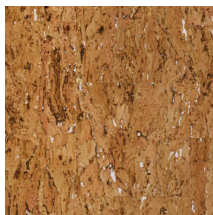

Technical specifications

Reference	<u>90593</u> • Glazed Eucalyptus
Product category	Exquisite
Composition	Natural wallcovering on non-woven backing
Description	A refined cork wallcovering with lots of detail, finished with a subtle glossy lacquer topcoat
Dimensions	Width 90 cm (35.43"), sold by the linear metre/yard
Pattern repeat	Free match 0 cm (0.00")
Adhesive	Arte Clearpro or a good quality dispersion adhesive
How to paste	Paste the wall
Light resistance	Good lightfastness
How to remove	Strippable
Fire retardant EU	B-s1, d0
Fire retardant US	Class A
Maintenance	Washable
IMO Certified	

Colourways (6)

90590

90591

90592

90593

90594

90595

More info? [Click here](#)