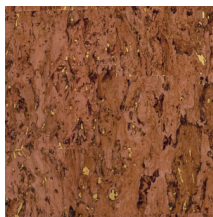

Technical specifications

Reference	<u>90593</u> • Glazed Eucalyptus
Product category	Exquisite
Composition	Natural wallcovering on non-woven backing
Description	A refined cork wallcovering with lots of detail, finished with a subtle glossy lacquer topcoat
Dimensions	Width 90 cm (35.43"), sold by the linear metre/yard
Pattern repeat	Free match 0 cm (0.00")
Adhesive	Arte Clearpro or a good quality dispersion adhesive
How to paste	Paste the wall
Light resistance	Good lightfastness
How to remove	Strippable
Fire retardant EU	B-s1, d0
Fire retardant US	Class A
Maintenance	Washable
IMO Certified	

Colourways (6)

90590

90591

90592

90593

90594

90595

More info? [Click here](#)