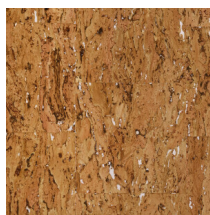

Technical specifications

Reference	90593 - Glazed Eucalyptus
Product category	Exquisite
Composition	Natural wallcovering on non-woven backing
Description	A refined cork wallcovering with lots of detail, finished with a subtle glossy lacquer topcoat
Dimensions	Width 90 cm (35.43"), sold by the linear metre/yard
Pattern repeat	Free match 0 cm (0.00")
Adhesive	Arte Clearpro or a good quality dispersion adhesive
How to paste	Paste the wall
Light resistance	Good lightfastness
How to remove	Strippable
Fire rating EU	B-s1, d0
Fire rating US	Class A
Maintenance	Washable
IMO Certified	

Colourways (6)

90590

90591

90592

90593

90594

90595

More info? [Click here](#)