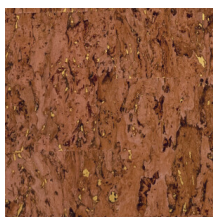

Technical specifications

Reference	<u>90593</u> • Glazed Eucalyptus
Product category	Exquisite
Composition	Natural wallcovering on non-woven backing
Description	A refined cork wallcovering with lots of detail, finished with a subtle glossy lacquer topcoat
Dimensions	Width 90 cm (35.43"), sold by the linear metre/yard
Pattern repeat	Free match 0 cm (0.00")
Adhesive	Arte Clearpro or a good quality dispersion adhesive
How to paste	Paste the wall
Light resistance	Good lightfastness
How to remove	Strippable
Fire retardant EU	B-s1, d0
Fire retardant US	Class A
Maintenance	Washable
IMO Certified	

Colourways (6)

90590

90591

90592

90593

90594

90595

More info? [Click here](#)