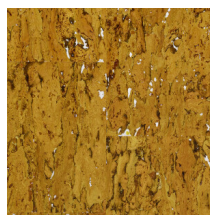

Technical specifications

Reference	90593 - Glazed Eucalyptus
Product category	Exquisite
Composition	Natural wallcovering on non-woven backing
Description	A refined cork wallcovering with lots of detail, finished with a subtle glossy lacquer topcoat
Dimensions	Width 90 cm (35.43"), sold by the linear metre/yard
Pattern repeat	Free match 0 cm (0.00")
Adhesive	Arte Clearpro or a good quality dispersion adhesive
How to paste	Paste the wall
Light resistance	Good lightfastness
How to remove	Strippable
Fire rating EU	B-s1, d0
Fire rating US	Class A
Maintenance	Washable
IMO Certified	

Colourways (6)

90590

90591

90592

90593

90594

90595

More info? [Click here](#)