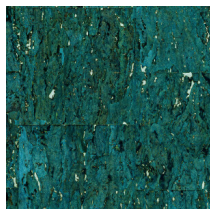

Technical specifications

Reference	90593 - Glazed Eucalyptus
Product category	Exquisite
Composition	Natural wallcovering on non-woven backing
Description	A refined cork wallcovering with lots of detail, finished with a subtle glossy lacquer topcoat
Dimensions	Width 90 cm (35.43"), sold by the linear metre/yard
Pattern repeat	Free match 0 cm (0.00")
Adhesive	Arte Clearpro or a good quality dispersion adhesive
How to paste	Paste the wall
Light resistance	Good lightfastness
How to remove	Strippable
Fire rating EU	B-s1, d0
Fire rating US	Class A
Maintenance	Washable
IMO Certified	

Colourways (6)

90590

90591

90592

90593

90594

90595

More info? [Click here](#)