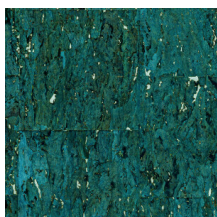

Technical specifications

Reference	<u>90593</u> • Glazed Eucalyptus
Product category	Exquisite
Composition	Natural wallcovering on non-woven backing
Description	A refined cork wallcovering with lots of detail, finished with a subtle glossy lacquer topcoat
Dimensions	Width 90 cm (35.43"), sold by the linear metre/yard
Pattern repeat	Free match 0 cm (0.00")
Adhesive	Arte Clearpro or a good quality dispersion adhesive
How to paste	Paste the wall
Light resistance	Good lightfastness
How to remove	Strippable
Fire retardant EU	B-s1, d0
Fire retardant US	Class A
Maintenance	Washable
IMO Certified	

Colourways (6)

90590

90591

90592

90593

90594

90595

More info? [Click here](#)