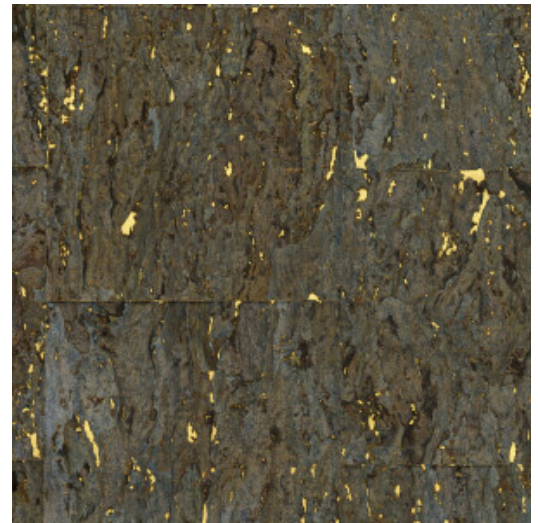

Technical specifications

Reference	<u>90593</u> • Glazed Eucalyptus
Product category	Exquisite
Composition	Natural wallcovering on non-woven backing
Description	A refined cork wallcovering with lots of detail, finished with a subtle glossy lacquer topcoat
Dimensions	Width 90 cm (35.43"), sold by the linear metre/yard
Pattern repeat	Free match 0 cm (0.00")
Adhesive	Arte Clearpro or a good quality dispersion adhesive
How to paste	Paste the wall
Light resistance	Good lightfastness
How to remove	Strippable
Fire retardant EU	B-s1, d0
Fire retardant US	Class A
Maintenance	Washable
IMO Certified	