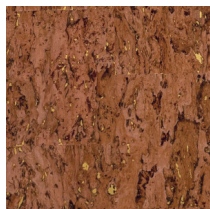

Technical specifications

Reference	90593 - Glazed Eucalyptus
Product category	Exquisite
Composition	Natural wallcovering on non-woven backing
Description	A refined cork wallcovering with lots of detail, finished with a subtle glossy lacquer topcoat
Dimensions	Width 90 cm (35.43"), sold by the linear metre/yard
Pattern repeat	Free match 0 cm (0.00")
Adhesive	Arte Clearpro or a good quality dispersion adhesive
How to paste	Paste the wall
Light resistance	Good lightfastness
How to remove	Strippable
Fire rating EU	B-s1, d0
Fire rating US	Class A
Maintenance	Washable
IMO Certified	

Colourways (6)

90590

90591

90592

90593

90594

90595

More info? [Click here](#)