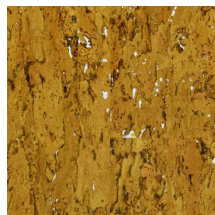

Technical specifications

Reference	<u>90593</u> • Glazed Eucalyptus
Product category	Exquisite
Composition	Natural wallcovering on non-woven backing
Description	A refined cork wallcovering with lots of detail, finished with a subtle glossy lacquer topcoat
Dimensions	Width 90 cm (35.43"), sold by the linear metre/yard
Pattern repeat	Free match 0 cm (0.00")
Adhesive	Arte Clearpro or a good quality dispersion adhesive
How to paste	Paste the wall
Light resistance	Good lightfastness
How to remove	Strippable
Fire retardant EU	B-s1, d0
Fire retardant US	Class A
Maintenance	Washable
IMO Certified	

Colourways (6)

90590

90591

90592

90593

90594

90595

More info? [Click here](#)