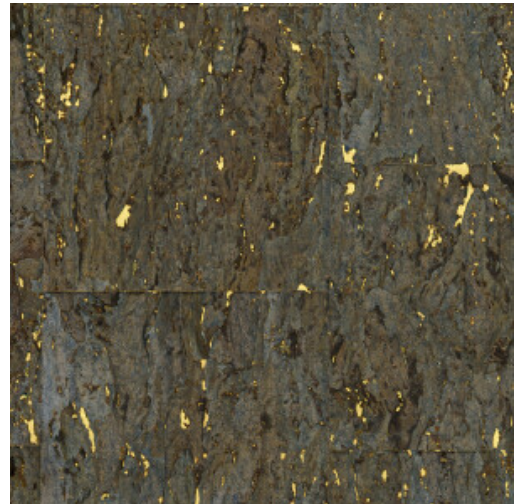

Technical specifications

Reference	90593 - Glazed Eucalyptus
Product category	Exquisite
Composition	Natural wallcovering on non-woven backing
Description	A refined cork wallcovering with lots of detail, finished with a subtle glossy lacquer topcoat
Dimensions	Width 90 cm (35.43"), sold by the linear metre/yard
Pattern repeat	Free match 0 cm (0.00")
Adhesive	Arte Clearpro or a good quality dispersion adhesive
How to paste	Paste the wall
Light resistance	Good lightfastness
How to remove	Strippable
Fire rating EU	B-s1, d0
Fire rating US	Class A
Maintenance	Washable
IMO Certified	