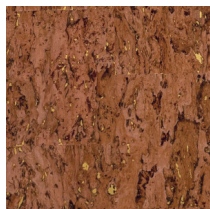

Technical specifications

Reference	90595 - Padouk
Product category	Exquisite
Composition	Natural wallcovering on non-woven backing
Description	A refined cork wallcovering with lots of detail, finished with a subtle glossy lacquer topcoat
Dimensions	Width 90 cm (35.43"), sold by the linear metre/yard
Pattern repeat	Free match 0 cm (0.00")
Adhesive	Arte Clearpro or a good quality dispersion adhesive
How to paste	Paste the wall
Light resistance	Good lightfastness
How to remove	Strippable
Fire rating EU	B-s1, d0
Fire rating US	Class A
Maintenance	Washable
IMO Certified	

Colourways (6)

90590

90591

90592

90593

90594

90595

More info? [Click here](#)