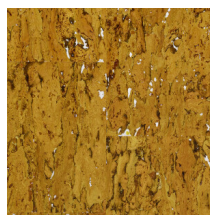

Technical specifications

Reference	90595 - Padouk
Product category	Exquisite
Composition	Natural wallcovering on non-woven backing
Description	A refined cork wallcovering with lots of detail, finished with a subtle glossy lacquer topcoat
Dimensions	Width 90 cm (35.43"), sold by the linear metre/yard
Pattern repeat	Free match 0 cm (0.00")
Adhesive	Arte Clearpro or a good quality dispersion adhesive
How to paste	Paste the wall
Light resistance	Good lightfastness
How to remove	Strippable
Fire rating EU	B-s1, d0
Fire rating US	Class A
Maintenance	Washable
IMO Certified	

Colourways (6)

90590

90591

90592

90593

90594

90595

More info? [Click here](#)