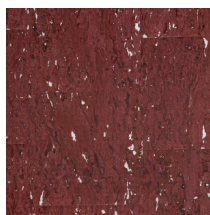

Colourways (6)

90590