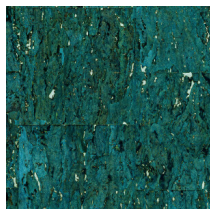

Technical specifications

Reference	90595 - Padouk
Product category	Exquisite
Composition	Natural wallcovering on non-woven backing
Description	A refined cork wallcovering with lots of detail, finished with a subtle glossy lacquer topcoat
Dimensions	Width 90 cm (35.43"), sold by the linear metre/yard
Pattern repeat	Free match 0 cm (0.00")
Adhesive	Arte Clearpro or a good quality dispersion adhesive
How to paste	Paste the wall
Light resistance	Good lightfastness
How to remove	Strippable
Fire rating EU	B-s1, d0
Fire rating US	Class A
Maintenance	Washable
IMO Certified	

Colourways (6)

90590

90591

90592

90593

90594

90595

More info? [Click here](#)