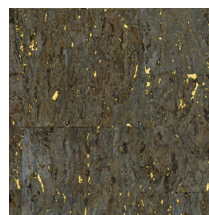

Technical specifications

Reference	90595 - Padouk
Product category	Exquisite
Composition	Natural wallcovering on non-woven backing
Description	A refined cork wallcovering with lots of detail, finished with a subtle glossy lacquer topcoat
Dimensions	Width 90 cm (35.43"), sold by the linear metre/yard
Pattern repeat	Free match 0 cm (0.00")
Adhesive	Arte Clearpro or a good quality dispersion adhesive
How to paste	Paste the wall
Light resistance	Good lightfastness
How to remove	Strippable
Fire rating EU	B-s1, d0
Fire rating US	Class A
Maintenance	Washable
IMO Certified	

Colourways (6)

90590

90591

90592

90593

90594

90595

More info? [Click here](#)