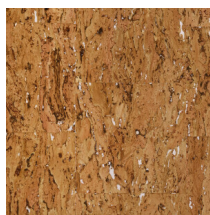

Technical specifications

Reference	90595 - Padouk
Product category	Exquisite
Composition	Natural wallcovering on non-woven backing
Description	A refined cork wallcovering with lots of detail, finished with a subtle glossy lacquer topcoat
Dimensions	Width 90 cm (35.43"), sold by the linear metre/yard
Pattern repeat	Free match 0 cm (0.00")
Adhesive	Arte Clearpro or a good quality dispersion adhesive
How to paste	Paste the wall
Light resistance	Good lightfastness
How to remove	Strippable
Fire rating EU	B-s1, d0
Fire rating US	Class A
Maintenance	Washable
IMO Certified	

Colourways (6)

90590

90591

90592

90593

90594

90595

More info? [Click here](#)