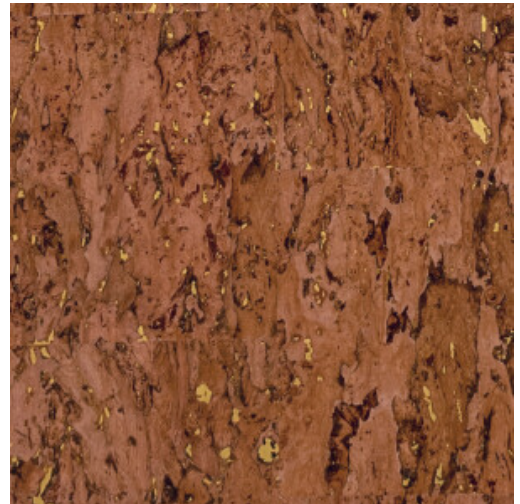

Technical specifications

Reference	90595 - Padouk
Product category	Exquisite
Composition	Natural wallcovering on non-woven backing
Description	A refined cork wallcovering with lots of detail, finished with a subtle glossy lacquer topcoat
Dimensions	Width 90 cm (35.43"), sold by the linear metre/yard
Pattern repeat	Free match 0 cm (0.00")
Adhesive	Arte Clearpro or a good quality dispersion adhesive
How to paste	Paste the wall
Light resistance	Good lightfastness
How to remove	Strippable
Fire rating EU	B-s1, d0
Fire rating US	Class A
Maintenance	Washable
IMO Certified	